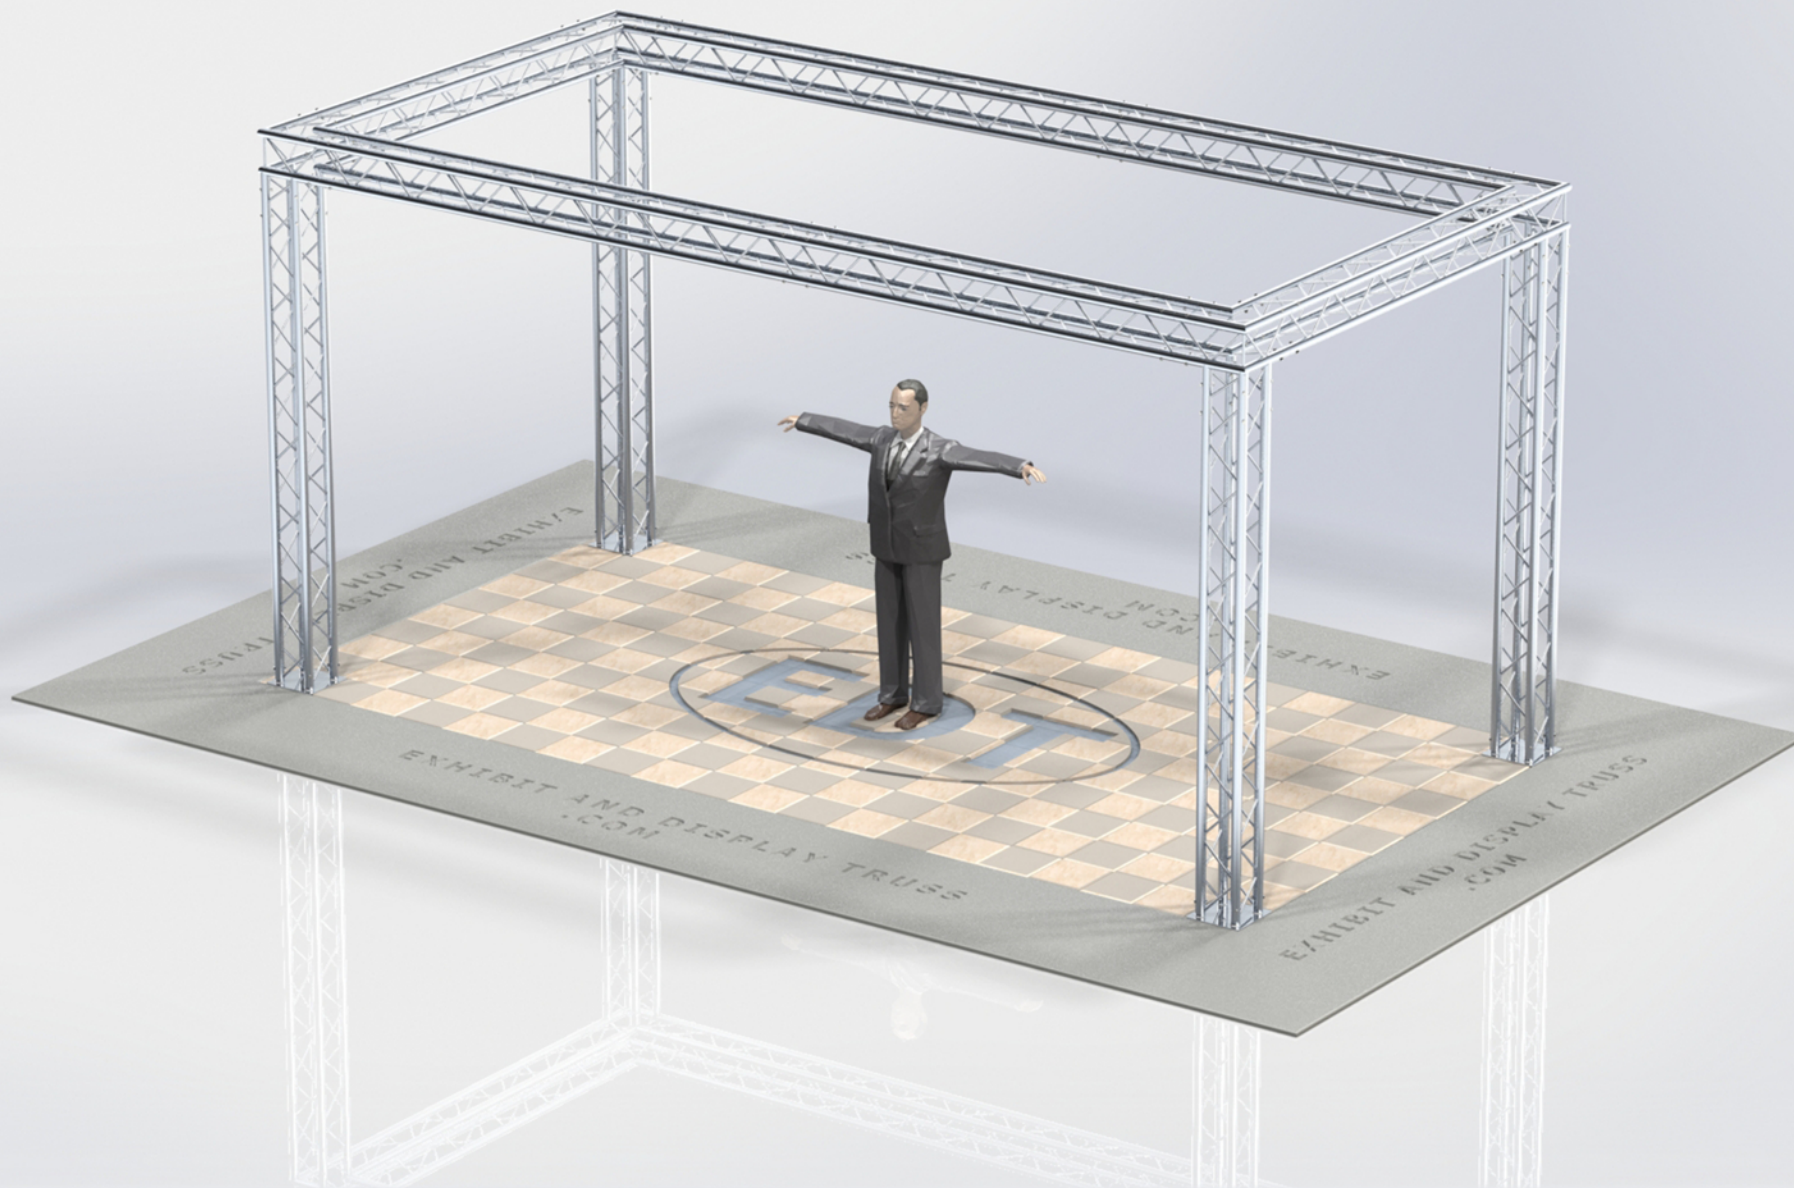

KIT: B21-104

10" Wide Aluminum Truss. 2" Chords with 1/2" Webs

©2015 EXHIBIT AND DISPLAY TRUSS.COM

Toll Free: 855-323-4866
Email: info@exhibitanddisplaytruss.com

ExhibitAndDisplayTruss.com