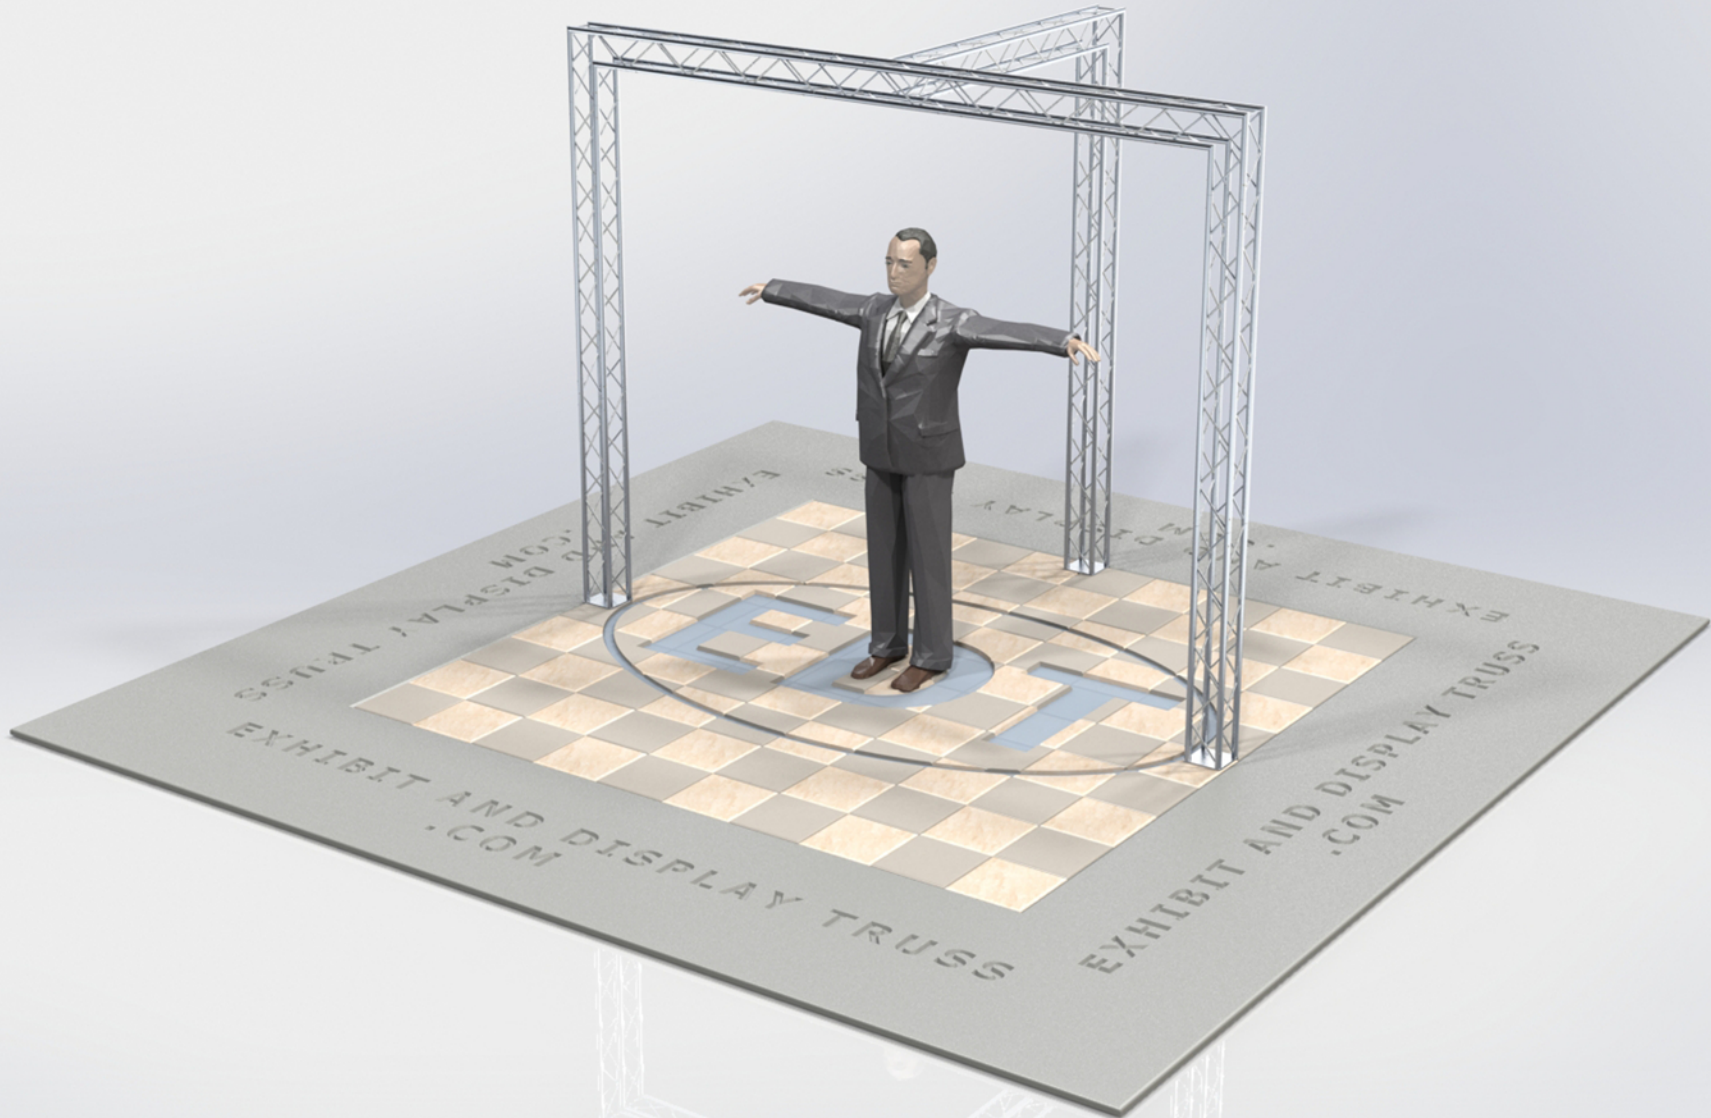

KIT: A26-64

6" Profile Aluminum Truss. 1" Chords with 5/16" Webs

©2015 EXHIBIT AND DISPLAY TRUSS.COM

Toll Free: 855-323-4866
Email: info@exhibitanddisplaytruss.com

ExhibitAndDisplayTruss.com