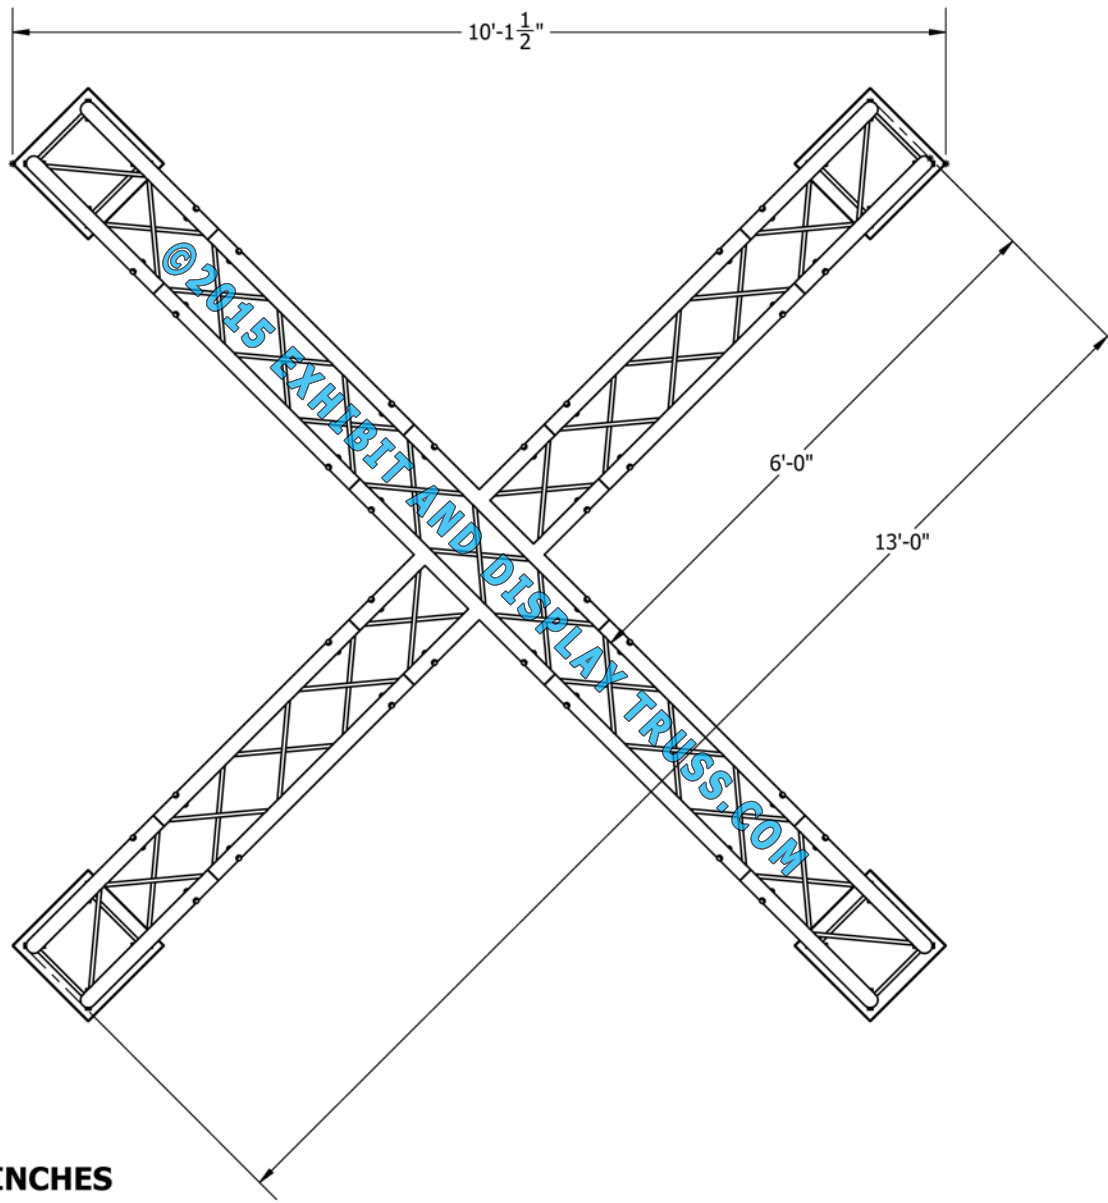

KIT: A26-124

12" Wide Aluminum Truss. 2" Chords with 1/2" Webs

©2015 EXHIBIT AND DISPLAY TRUSS.COM

TOP VIEW
UNITS: FEET & INCHES