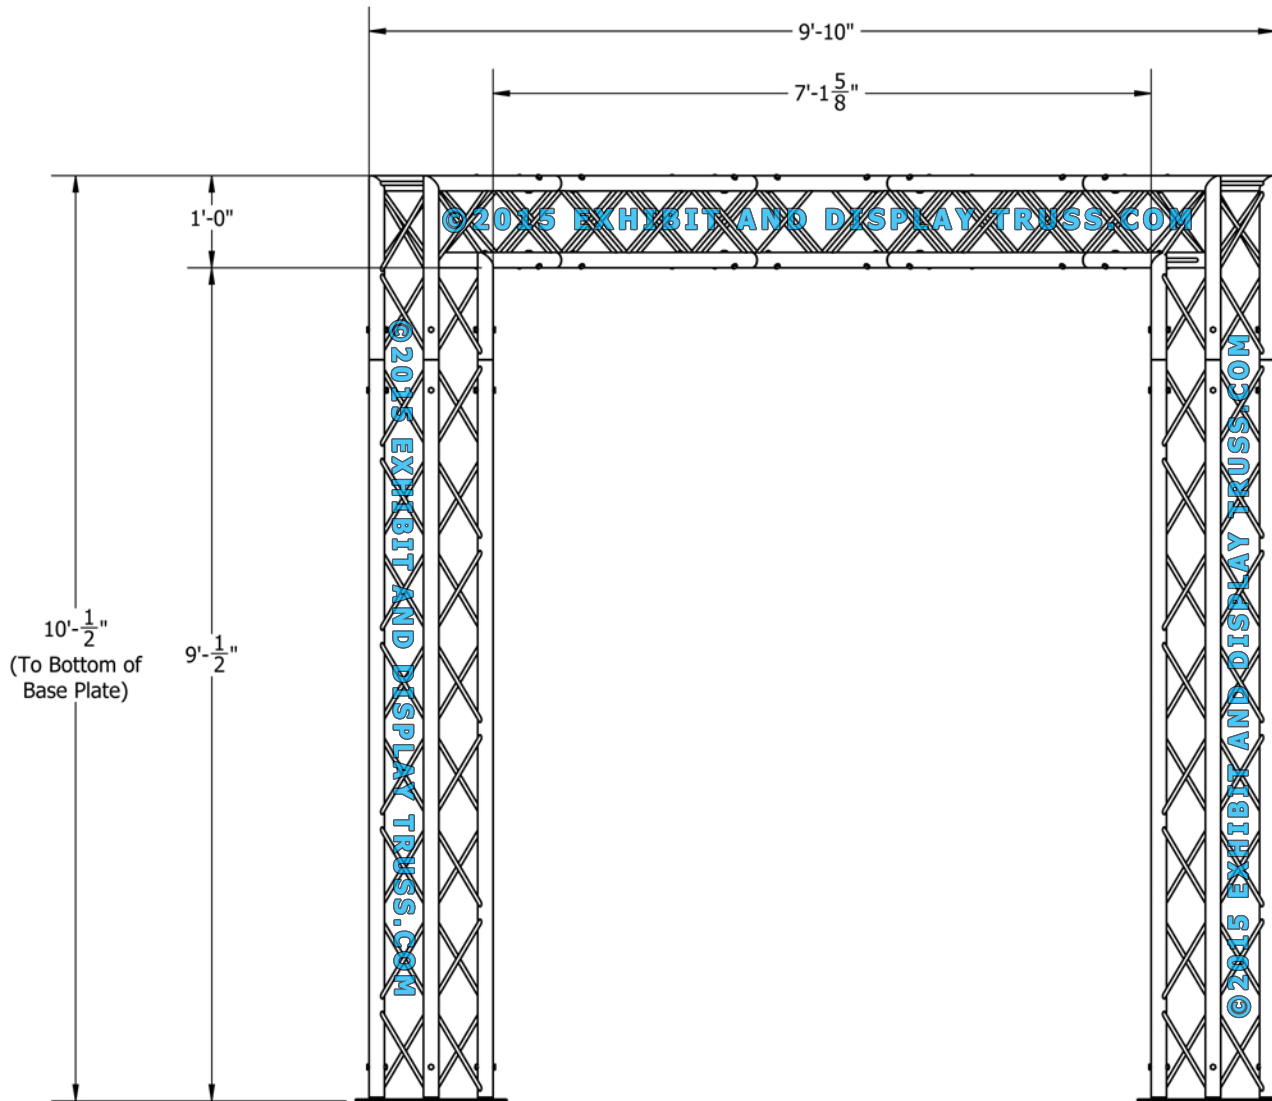

KIT: A26-124

12" Wide Aluminum Truss. 2" Chords with 1/2" Webs

©2015 EXHIBIT AND DISPLAY TRUSS.COM

FRONT VIEW
UNITS: FEET & INCHES

Toll Free: 855-323-4866
Email: info@exhibitanddisplaytruss.com

ExhibitAndDisplayTruss.com