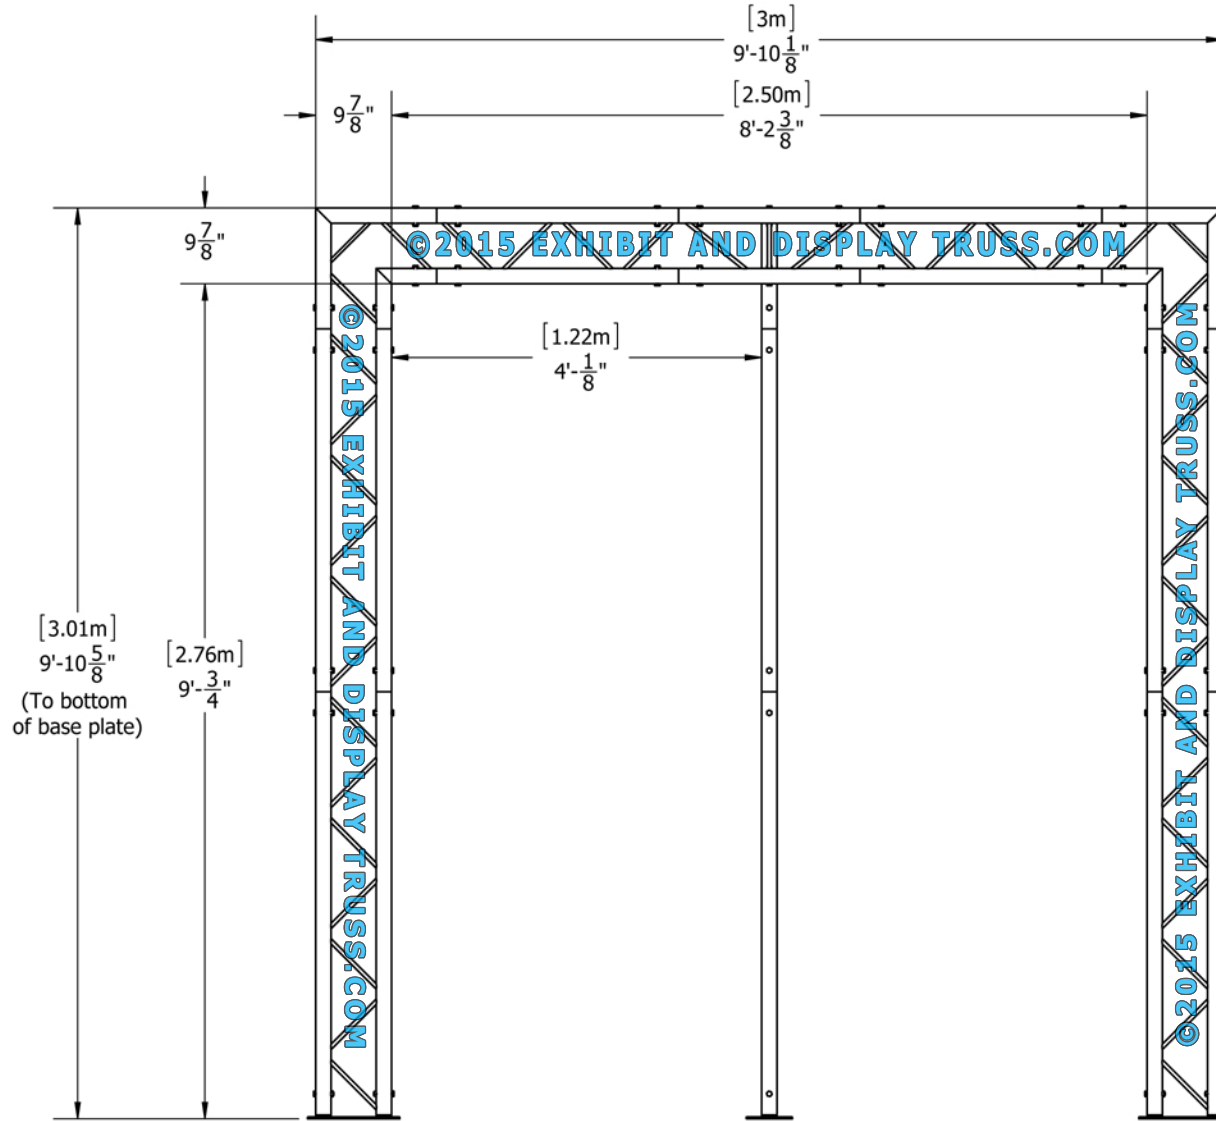

# KIT: A26-102

10" Wide Aluminum Truss. 2" Chords with 1/2" Webs

©2015 EXHIBIT AND DISPLAY TRUSS.COM

Front View  
Units: Feet & Inches  
[Meters]