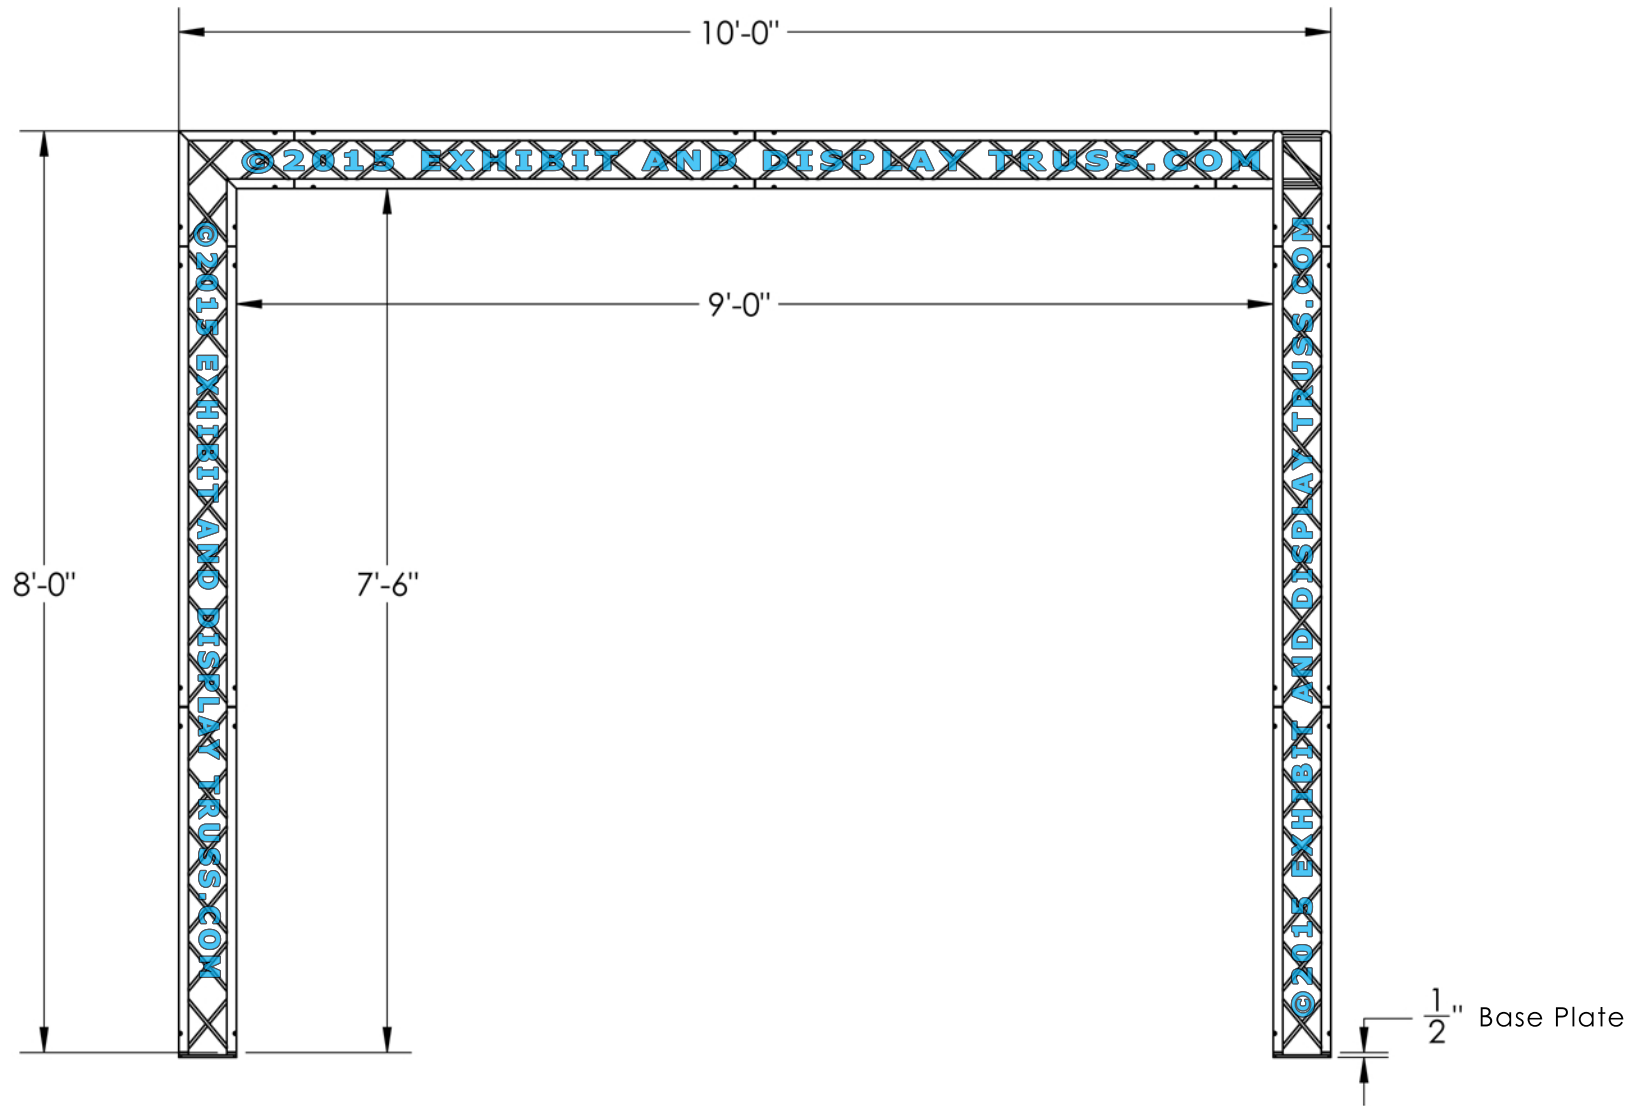

# KIT: A25-64

6" Profile Aluminum Truss. 1" Chords with 5/16" Webs

©2015 EXHIBIT AND DISPLAY TRUSS.COM

**FRONT VIEW**  
**UNITS: FEET & INCHES**