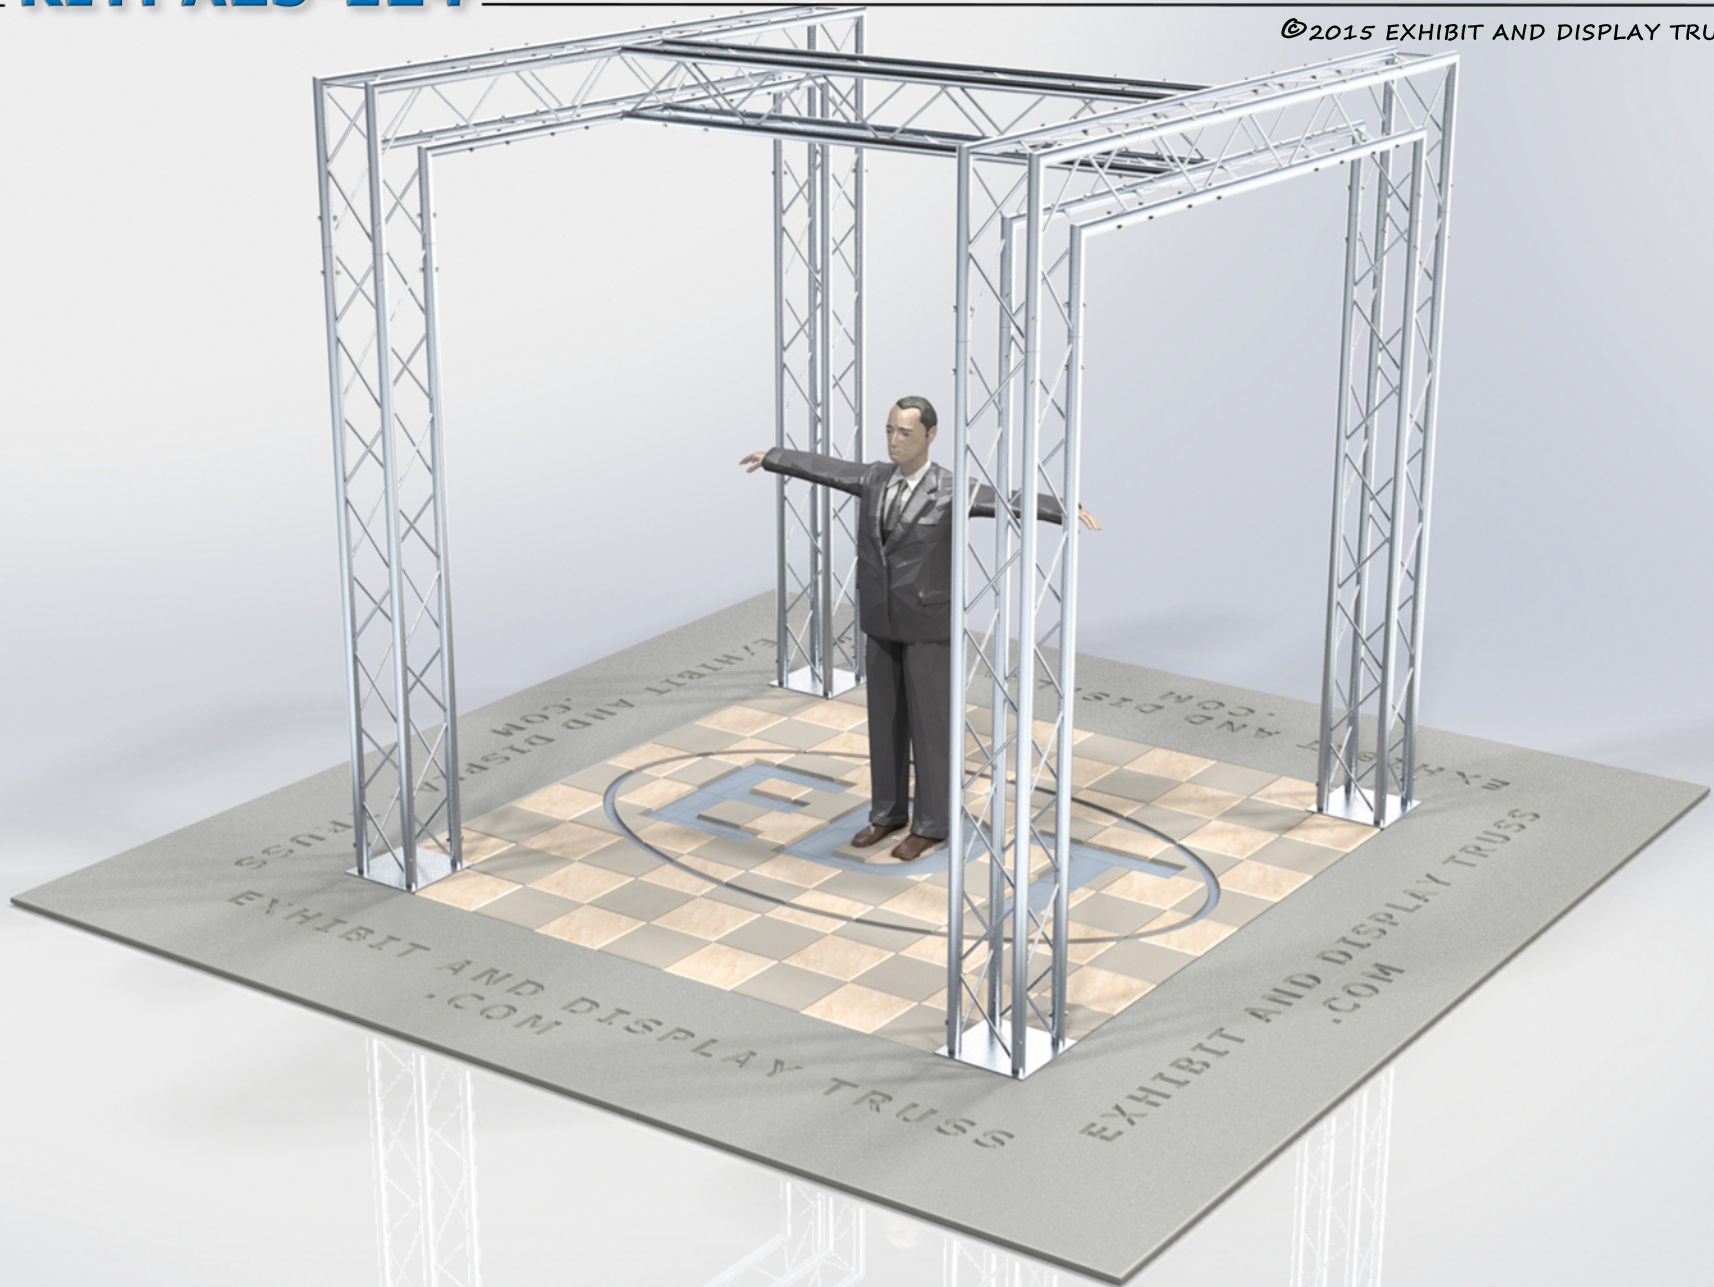

KIT: A25-124

12" Wide Aluminum Truss. 2" Chords with 1/2" Webs

©2015 EXHIBIT AND DISPLAY TRUSS.COM

Toll Free: 855-323-4866
Email: info@exhibitanddisplaytruss.com

ExhibitAndDisplayTruss.com