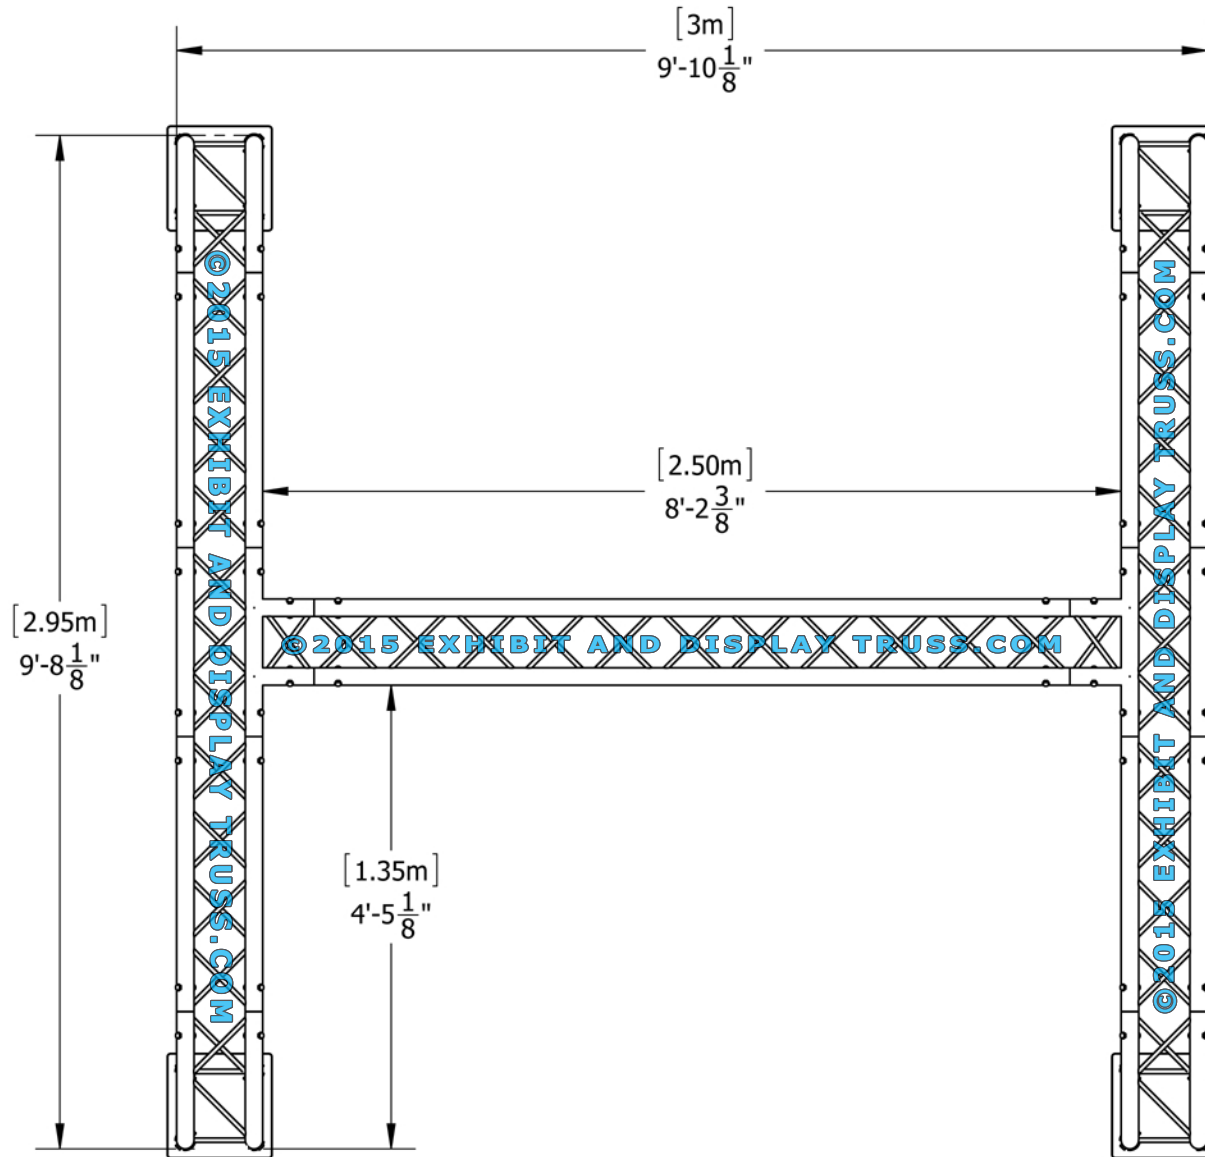

KIT: A25-104

10" Wide Aluminum Truss. 2" Chords with 1/2" Webs

©2015 EXHIBIT AND DISPLAY TRUSS.COM

Top View
Units: Feet & Inches
Metres

Toll Free: 855-323-4866
Email: info@exhibitanddisplaytruss.com

ExhibitAndDisplayTruss.com