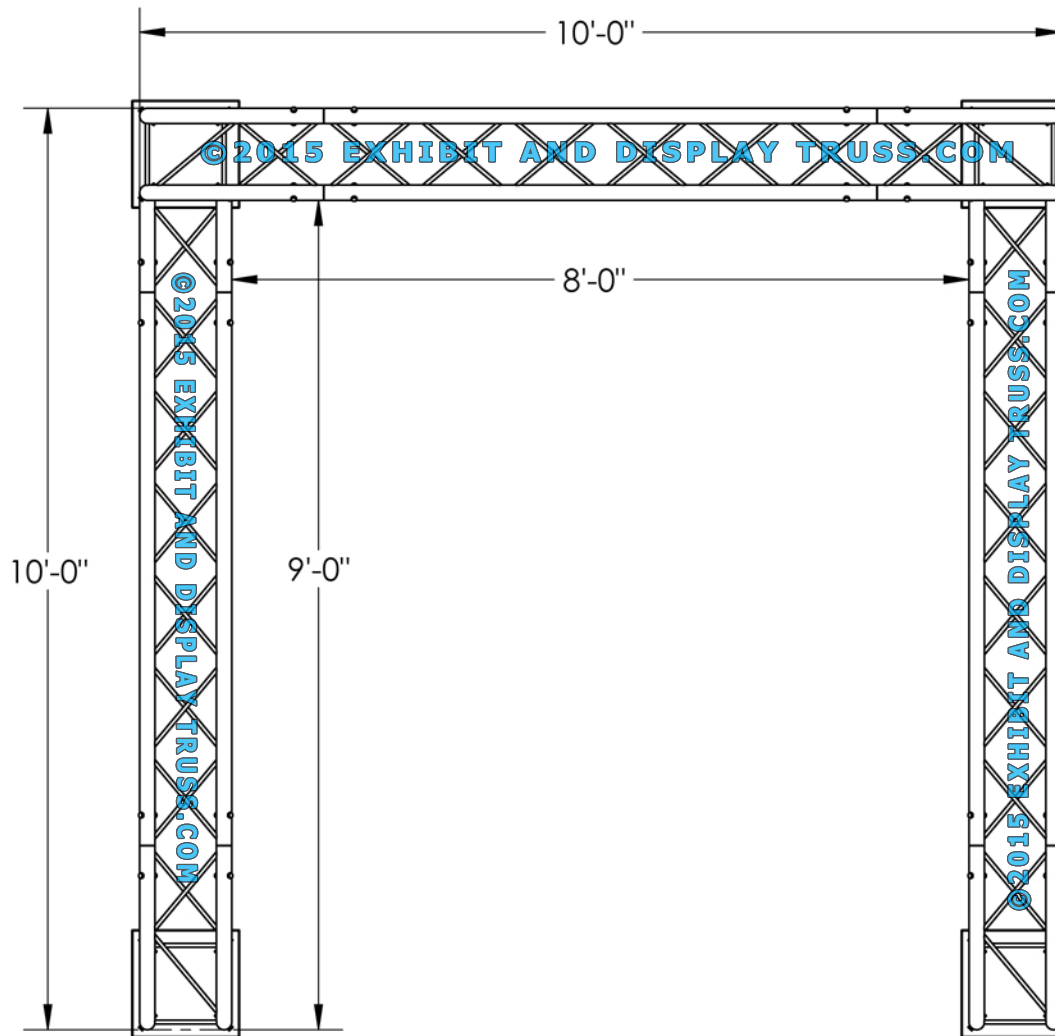

KIT: A24-124

12" Wide Aluminum Truss. 2" Chords with 1/2" Webs

©2015 EXHIBIT AND DISPLAY TRUSS.COM

TOP VIEW
UNITS: FEET & INCHES