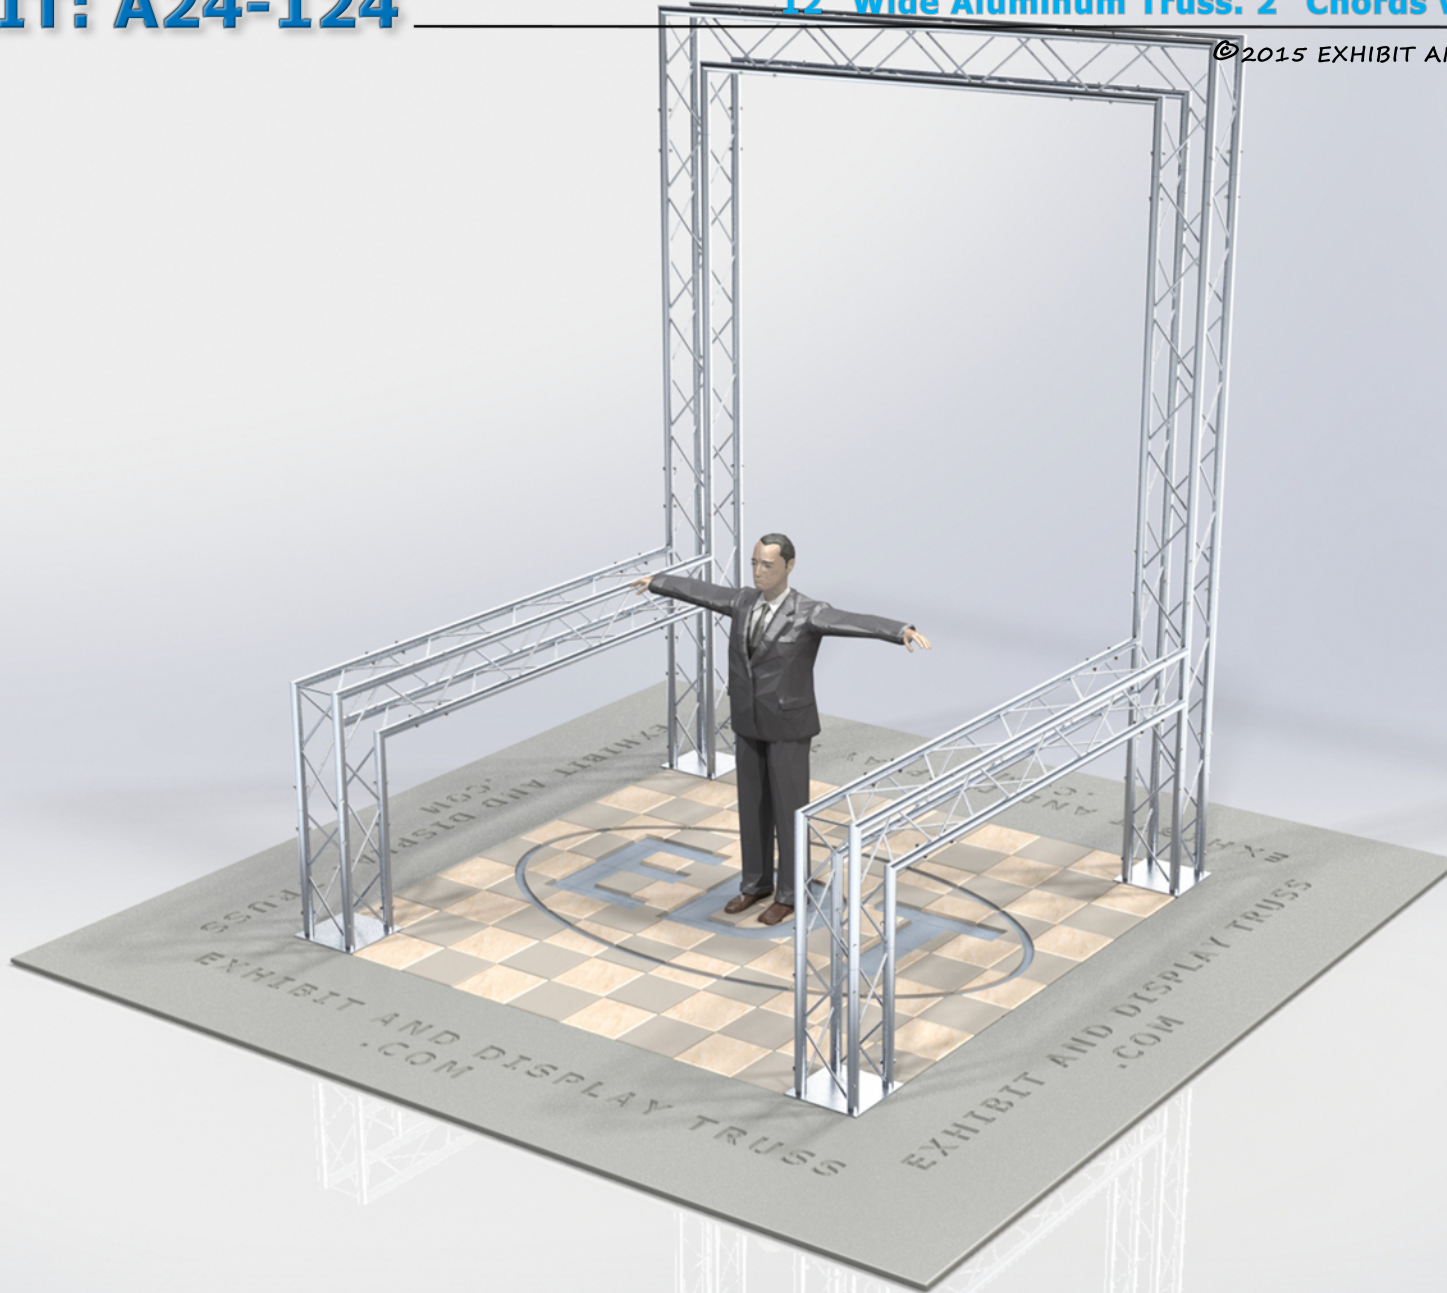

KIT: A24-124

12" Wide Aluminum Truss. 2" Chords with 1/2" Webs

©2015 EXHIBIT AND DISPLAY TRUSS.COM

Toll Free: 855-323-4866
Email: info@exhibitanddisplaytruss.com

ExhibitAndDisplayTruss.com