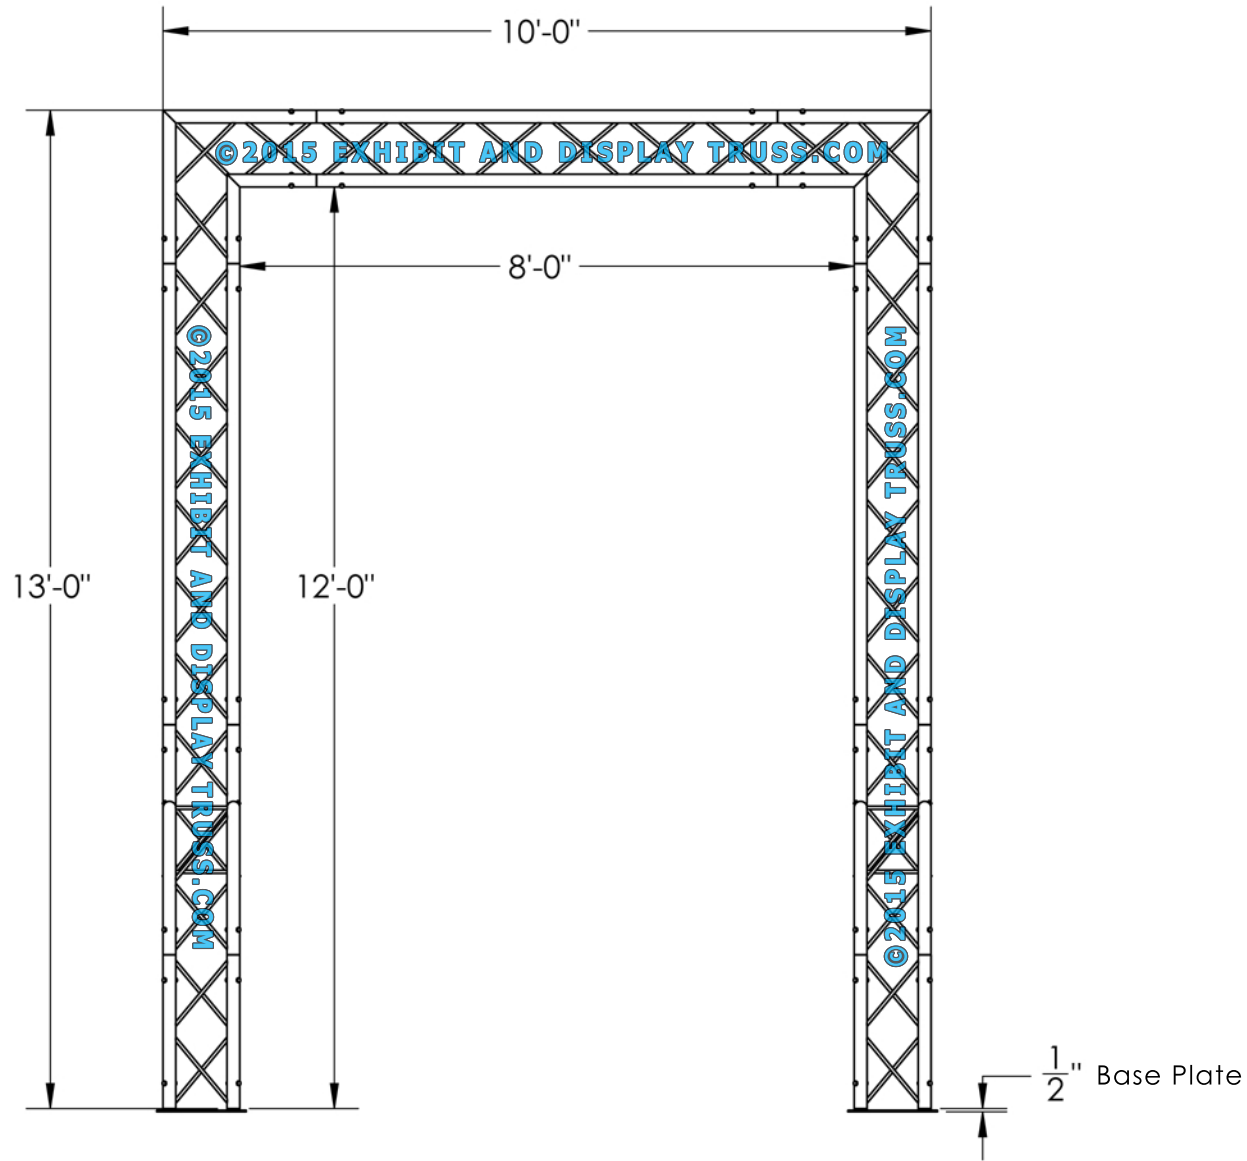

# KIT: A24-124

12" Wide Aluminum Truss. 2" Chords with 1/2" Webs

©2015 EXHIBIT AND DISPLAY TRUSS.COM

**FRONT VIEW**  
**UNITS: FEET & INCHES**