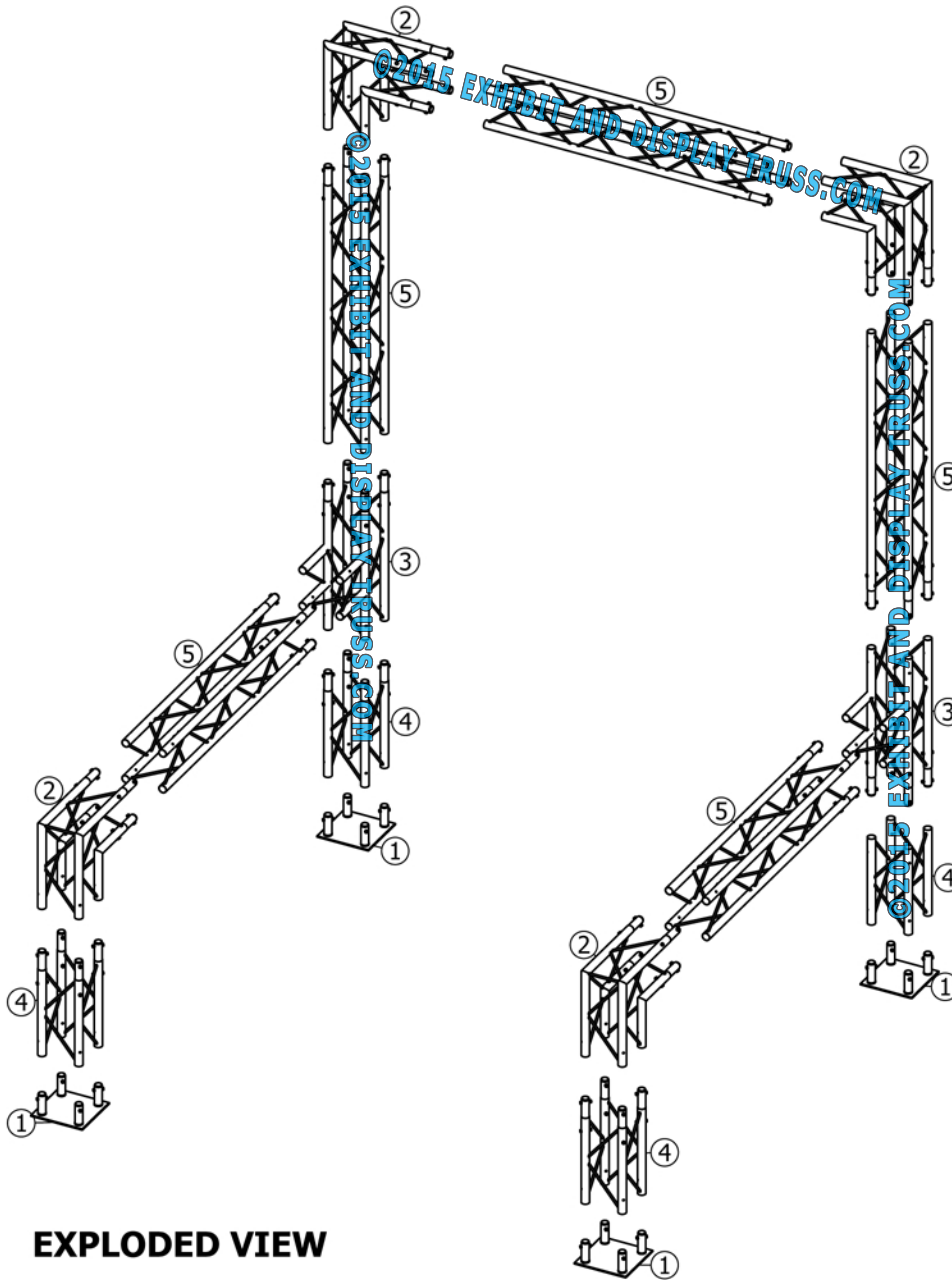

# KIT: A24-124

12" Wide Aluminum Truss. 2" Chords with 1/2" Webs

©2015 EXHIBIT AND DISPLAY TRUSS.COM

**EXPLODED VIEW**

ITEM NO.	PART NUMBER	DESCRIPTION	QTY.
①	EDT12-BP4	Box Base Plate	4
②	EDT12-B2W90	2 Way 90° Junction	4
③	EDT12-B3WT	3 Way 90° "T" Junction	2
④	EDT12-B2	2'-0" Box Truss	4
⑤	EDT12-B6	6'-0" Box Truss	5