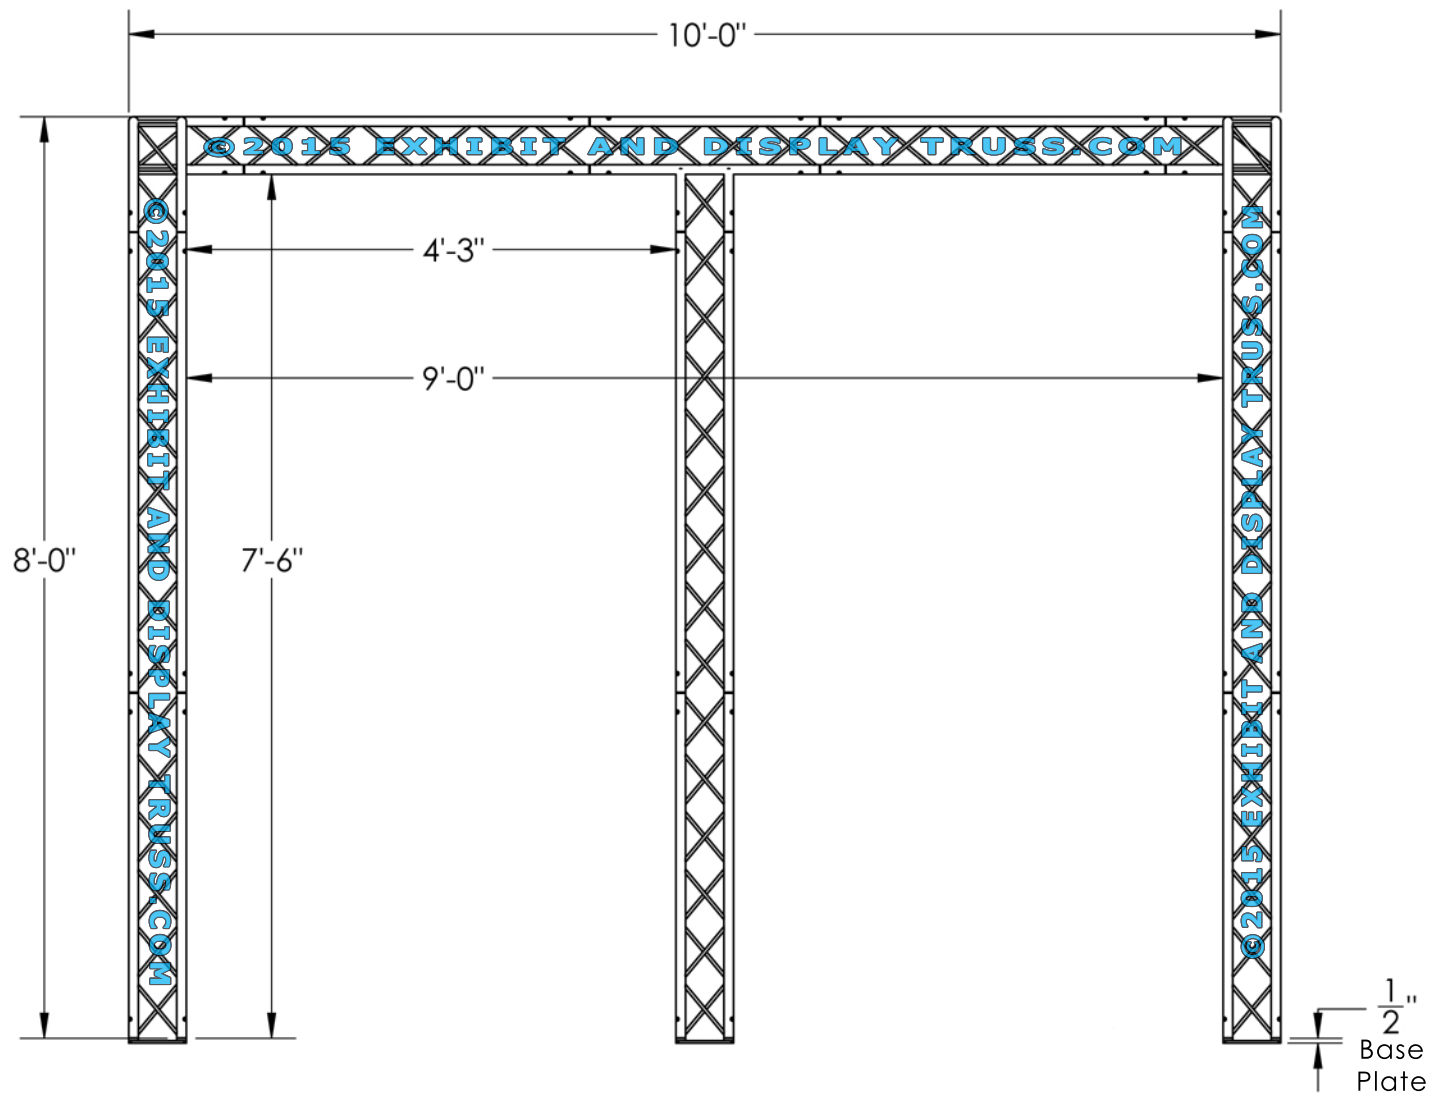

KIT: A23-64

6" Profile Aluminum Truss. 1" Chords with 5/16" Webs

©2015 EXHIBIT AND DISPLAY TRUSS.COM

FRONT VIEW
UNITS: FEET & INCHES