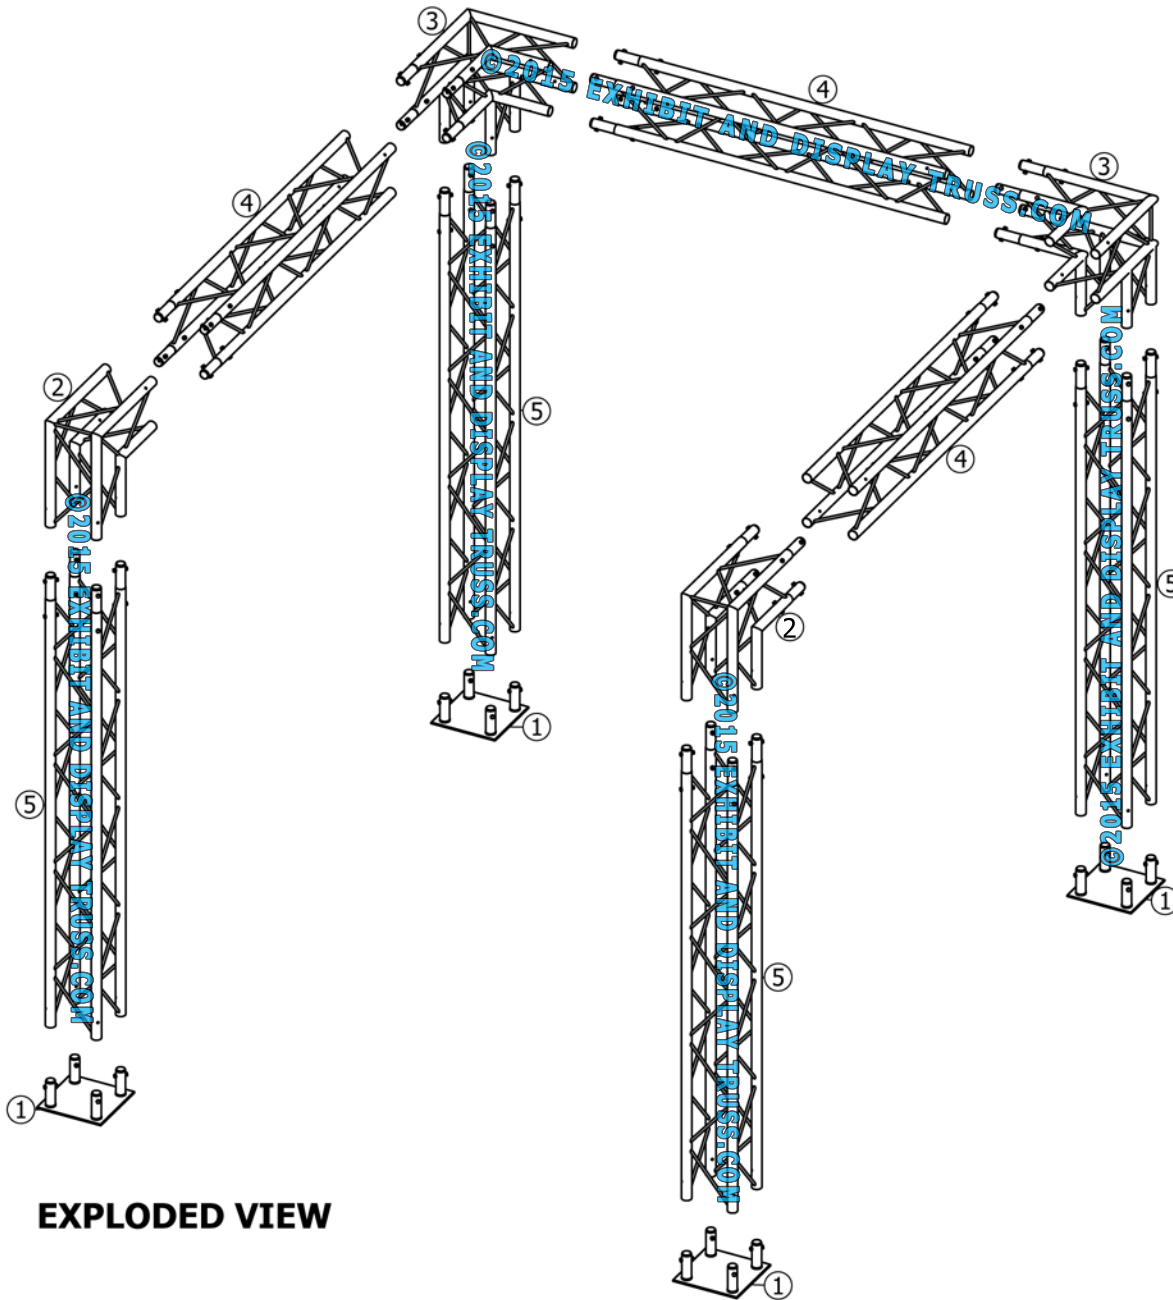

# KIT: A22-124

12" Wide Aluminum Truss. 2" Chords with 1/2" Webs

©2015 EXHIBIT AND DISPLAY TRUSS.COM

ITEM NO.	PART NUMBER	DESCRIPTION	QTY.
①	EDT12-BP4	Box Base Plate	4
②	EDT12-B2W90	2 Way 90° Junction	2
③	EDT12-B3W90	3 Way 90° Junction	2
④	EDT12-B6	6'-0" Box Truss	3
⑤	EDT12-B8	8'-0" Box Truss	4