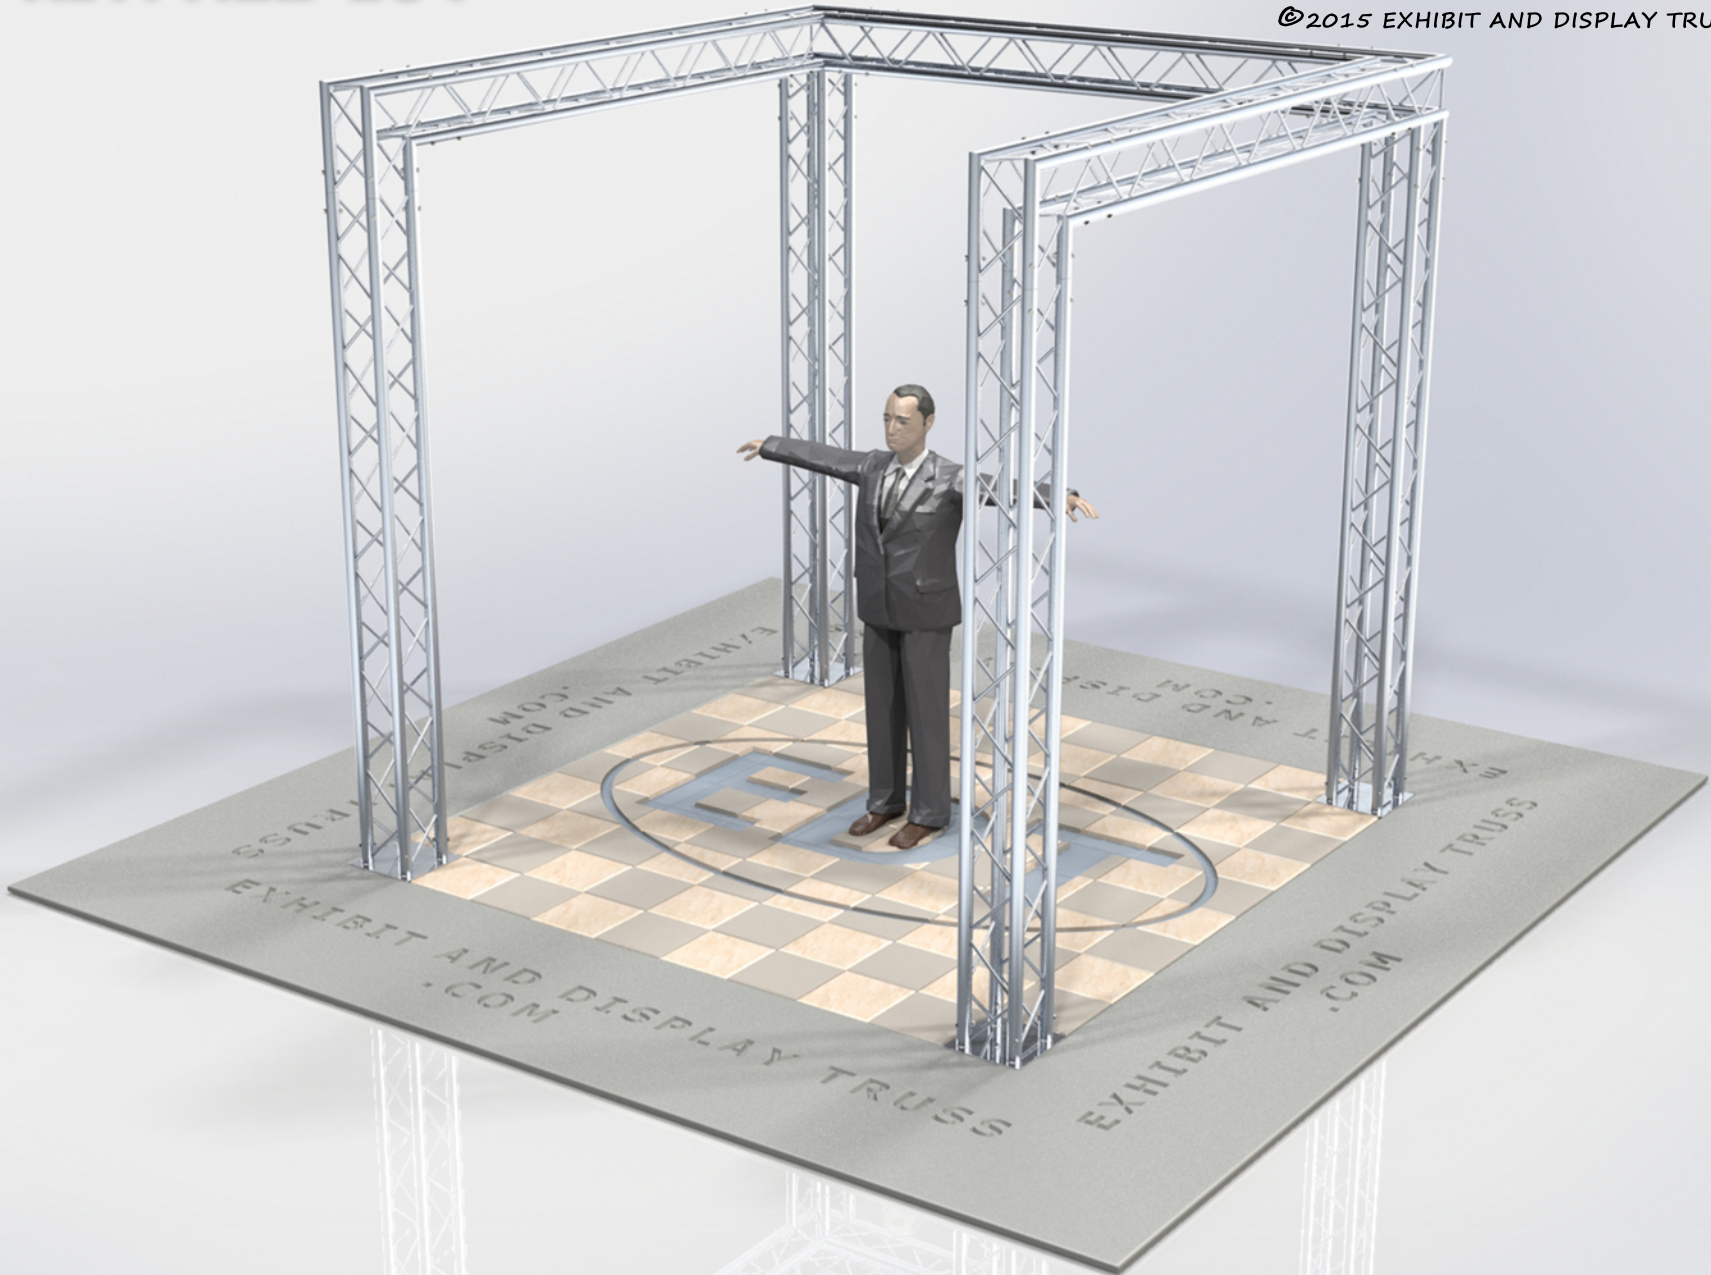

KIT: A22-104

10" Wide Aluminum Truss. 2" Chords with 1/2" Webs

©2015 EXHIBIT AND DISPLAY TRUSS.COM

Toll Free: 855-323-4866
Email: info@exhibitanddisplaytruss.com

ExhibitAndDisplayTruss.com