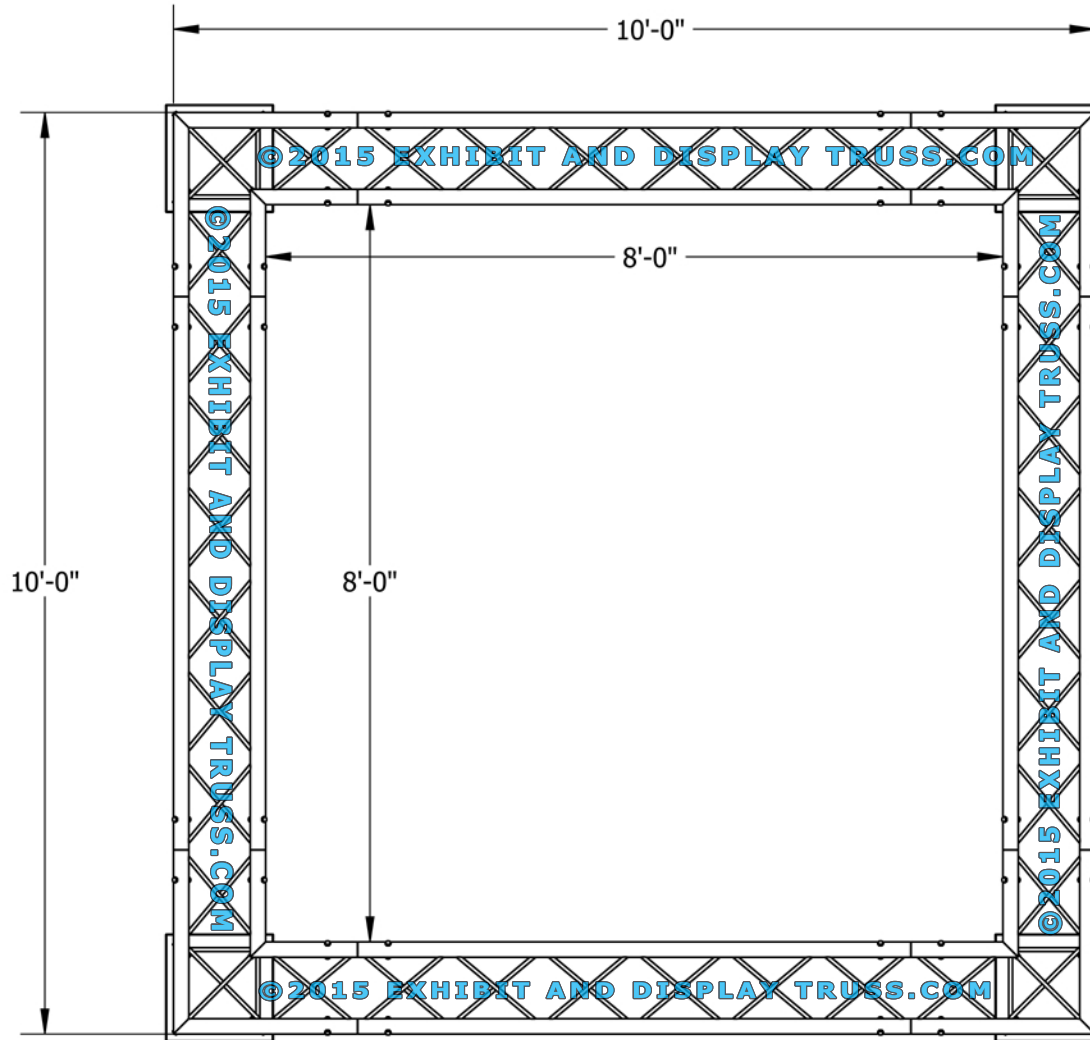

KIT: A21-124

12" Wide Aluminum Truss. 2" Chords with 1/2" Webs

©2015 EXHIBIT AND DISPLAY TRUSS.COM

TOP VIEW
UNITS: FEET & INCHES