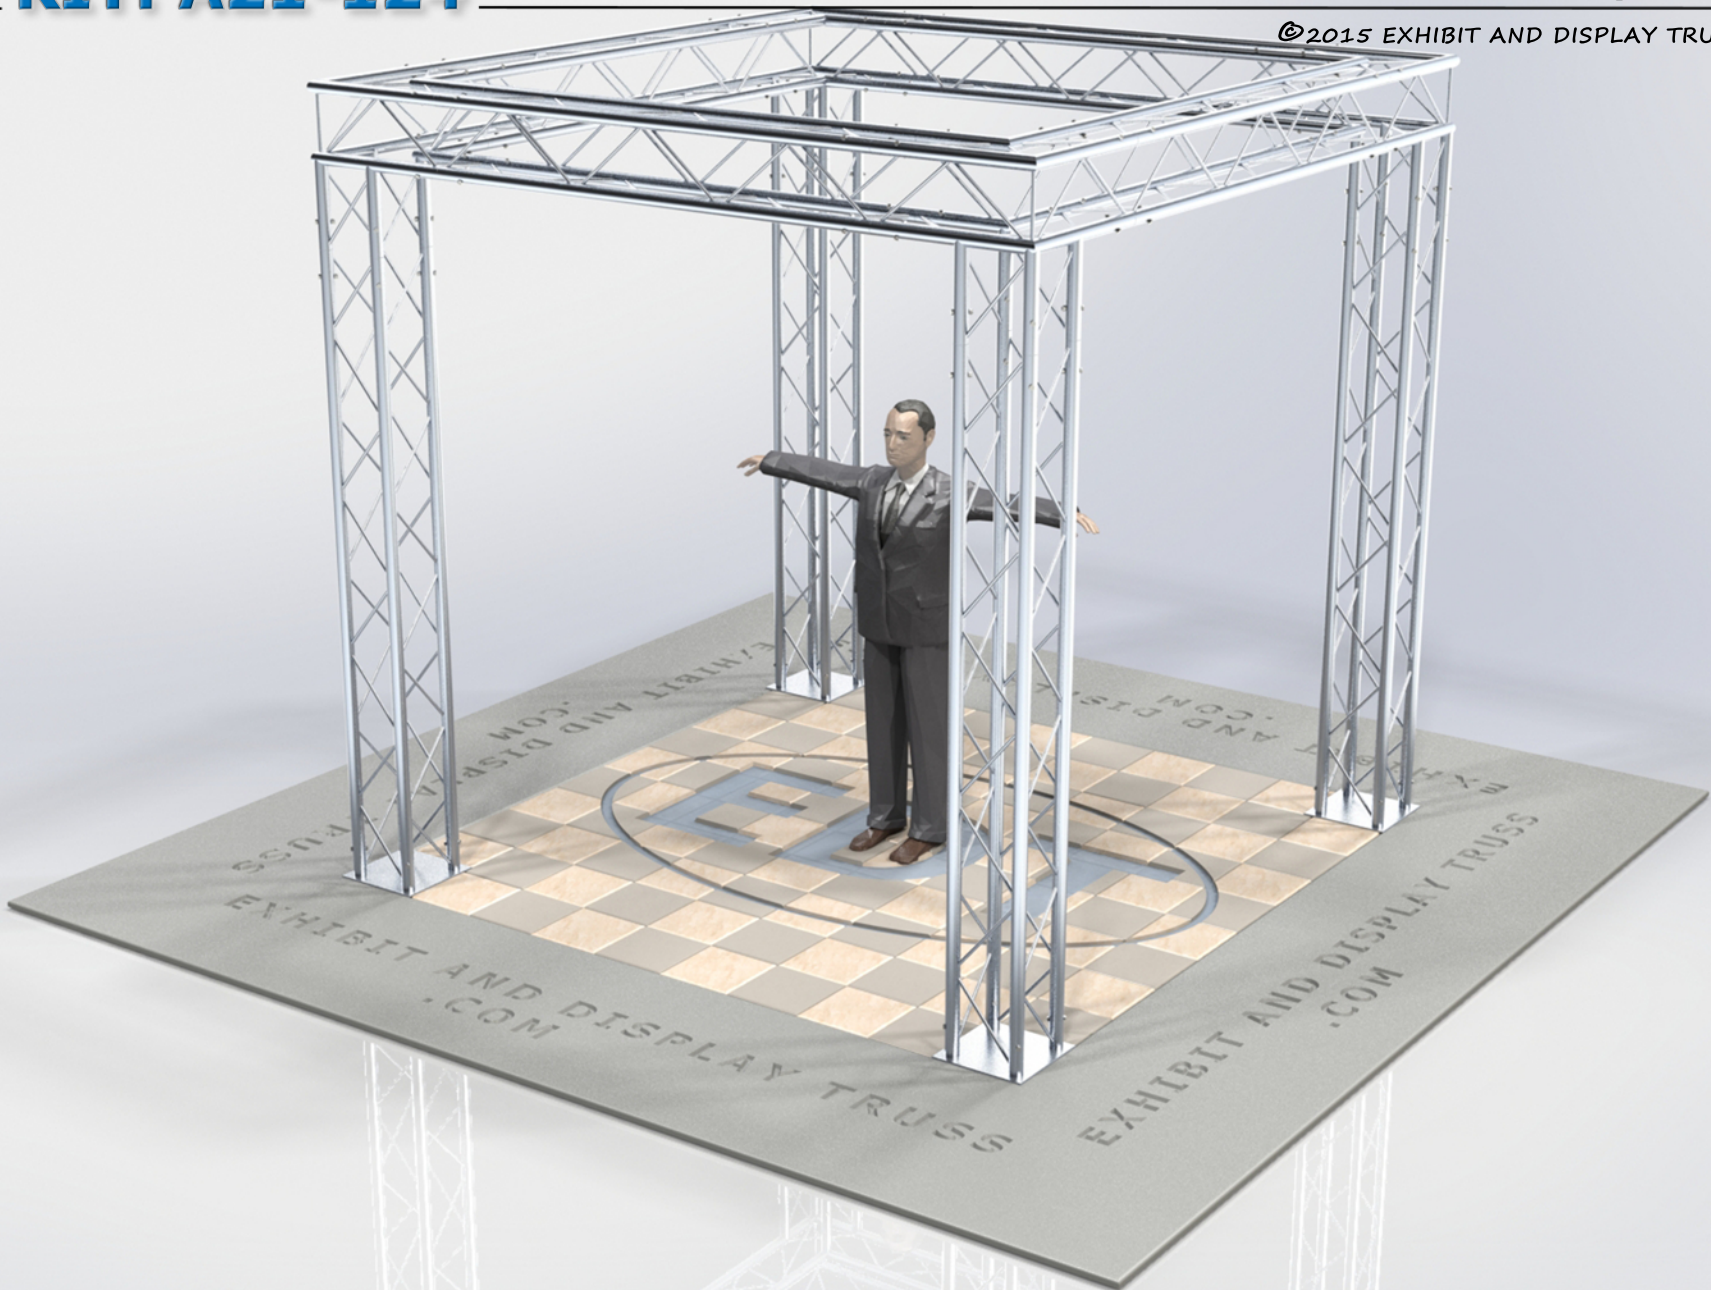

KIT: A21-124

12" Wide Aluminum Truss. 2" Chords with 1/2" Webs

©2015 EXHIBIT AND DISPLAY TRUSS.COM

Toll Free: 855-323-4866
Email: info@exhibitanddisplaytruss.com

ExhibitAndDisplayTruss.com