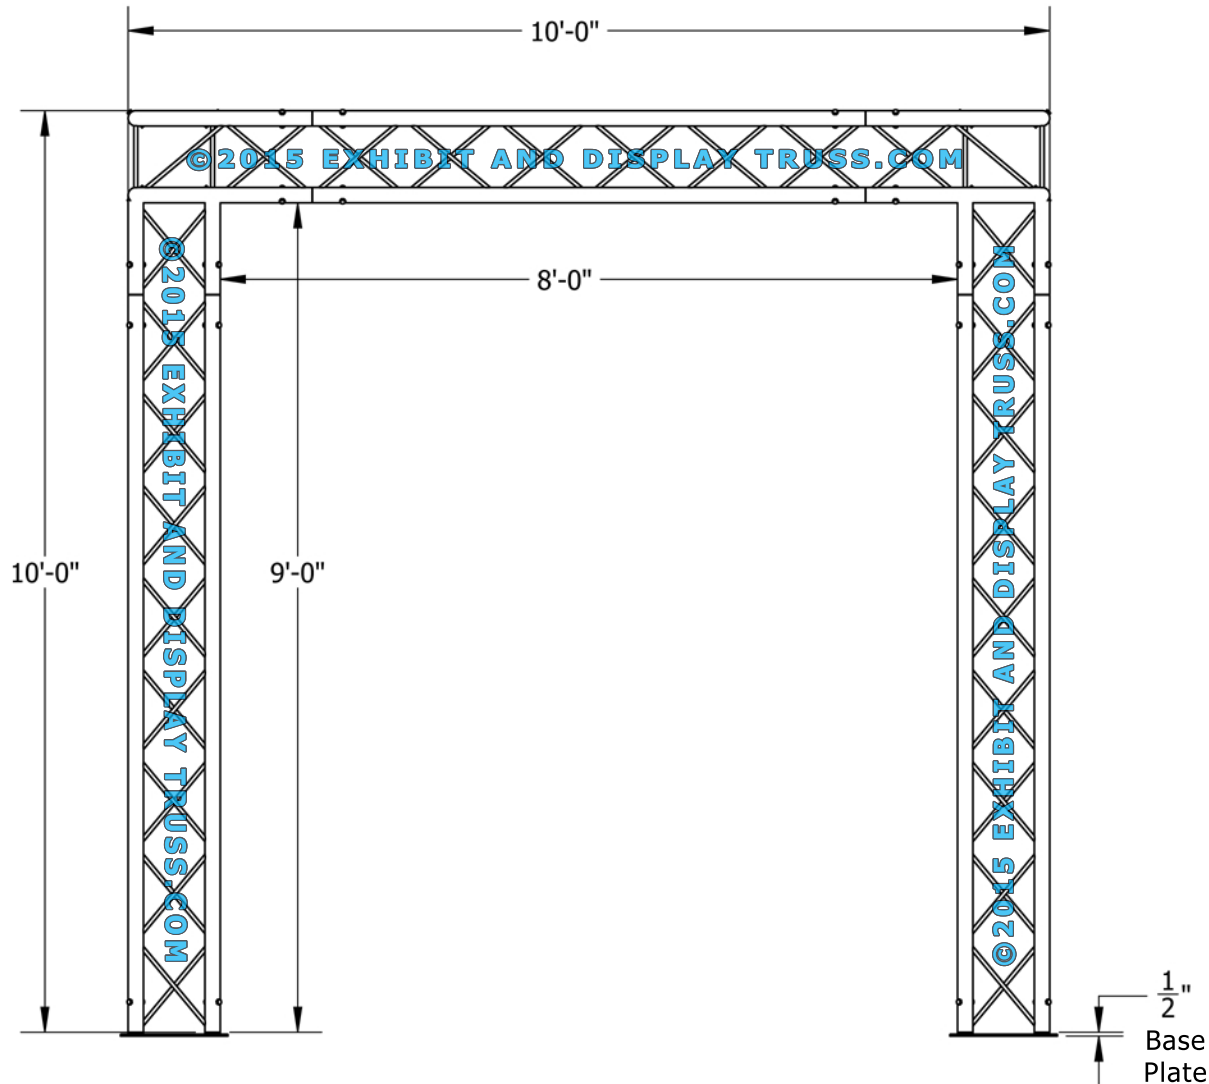

# KIT: A21-124

12" Wide Aluminum Truss. 2" Chords with 1/2" Webs

©2015 EXHIBIT AND DISPLAY TRUSS.COM

**FRONT VIEW**  
**UNITS: FEET & INCHES**