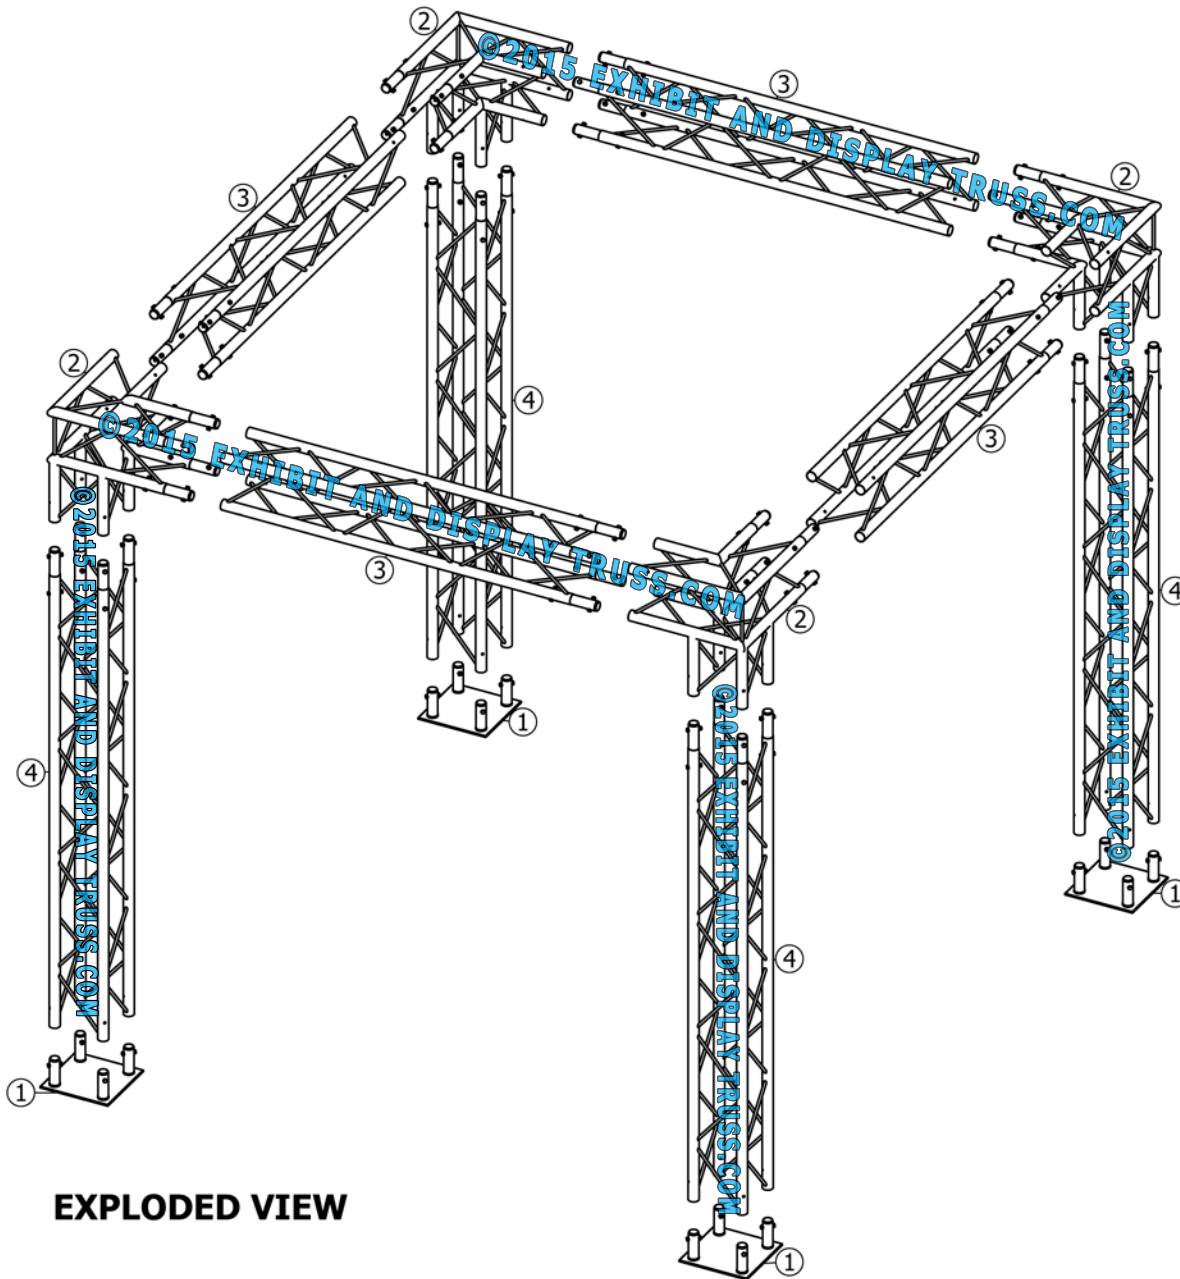

KIT: A21-124

12" Wide Aluminum Truss. 2" Chords with 1/2" Webs

©2015 EXHIBIT AND DISPLAY TRUSS.COM

ITEM NO.	PART NUMBER	DESCRIPTION	QTY.
①	EDT12-BP4	Box Base Plate	4
②	EDT12-B3W90	3 Way 90° Junction	4
③	EDT12-B6	6'-0" Box Truss	4
④	EDT12-B8	8'-0" Box Truss	4