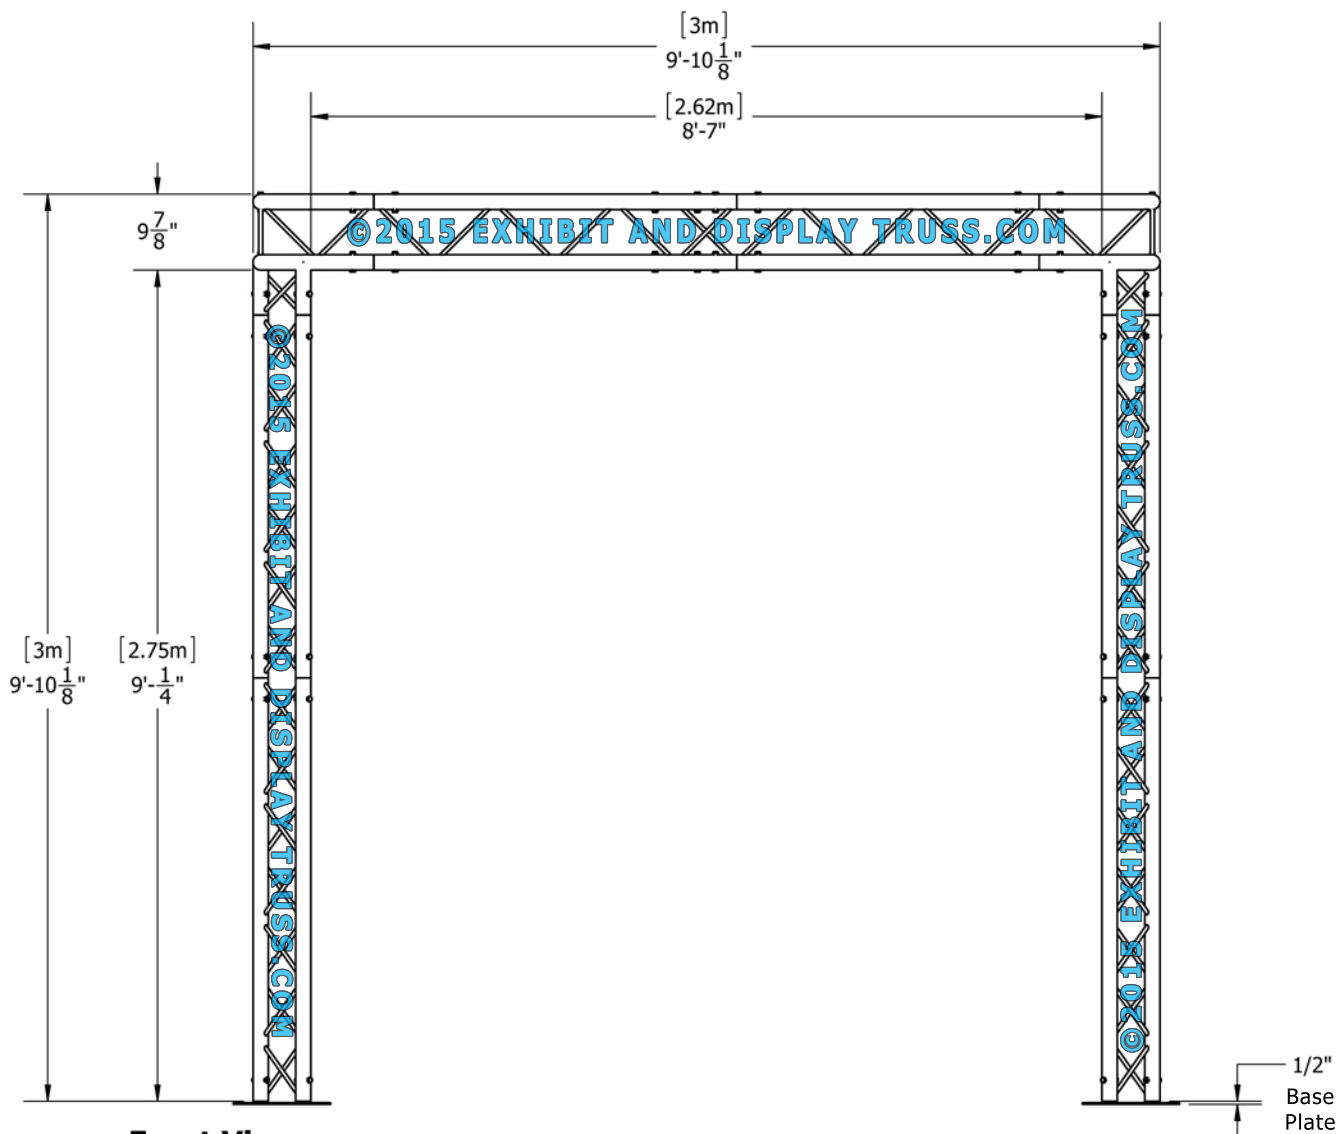

# KIT: A21-102

10" Wide Aluminum Truss. 2" Chords with 1/2" Webs

©2015 EXHIBIT AND DISPLAY TRUSS.COM

Front View  
Units: Feet & Inches  
[Meters]