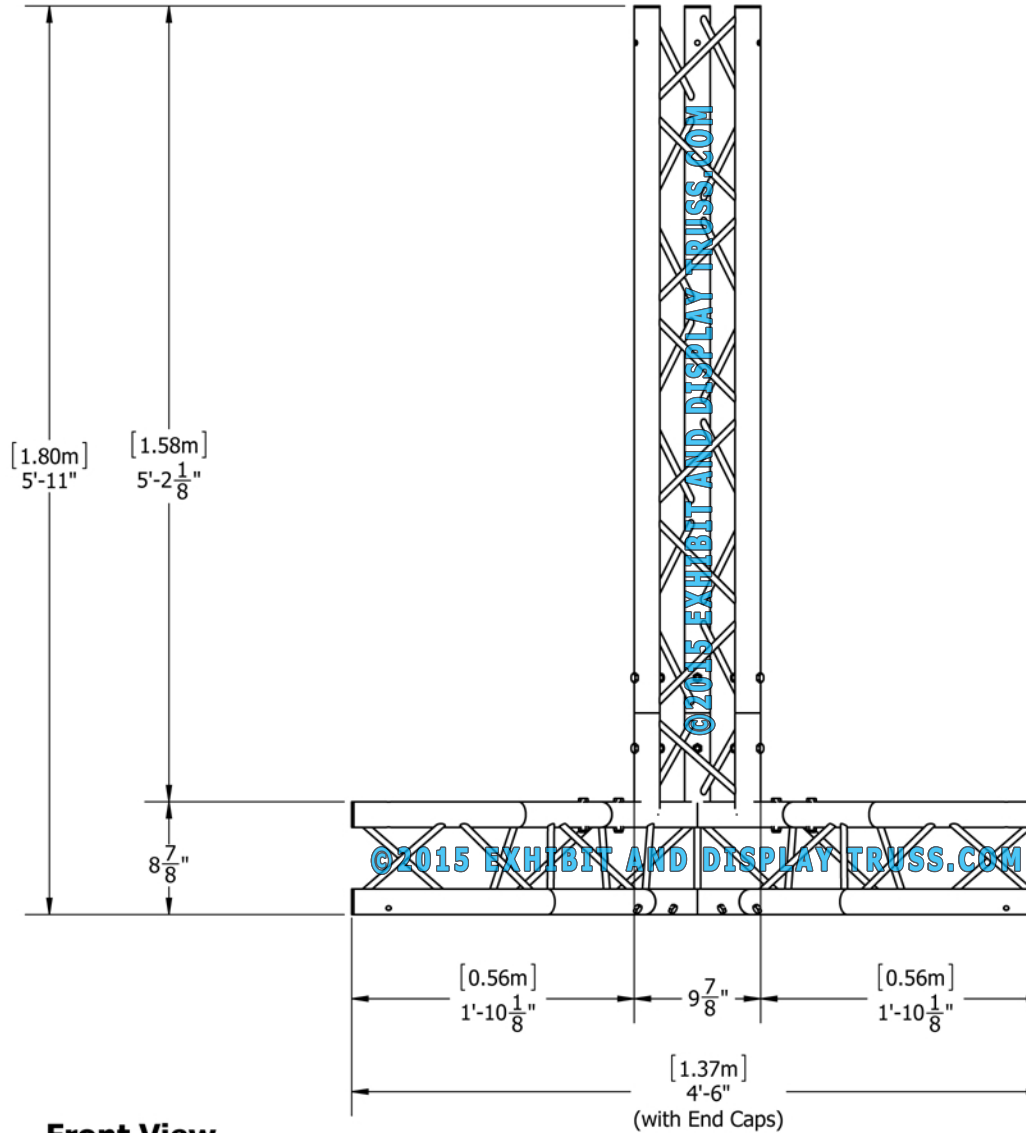

KIT: T1-103

Portable LCD TV Stand
Can hold screens up to 65"

10" Wide Aluminum Truss. 2" Chords with 1/2" Webs

©2015 EXHIBIT AND DISPLAY TRUSS.COM

Front View
Units: Feet & Inches
[Meters]