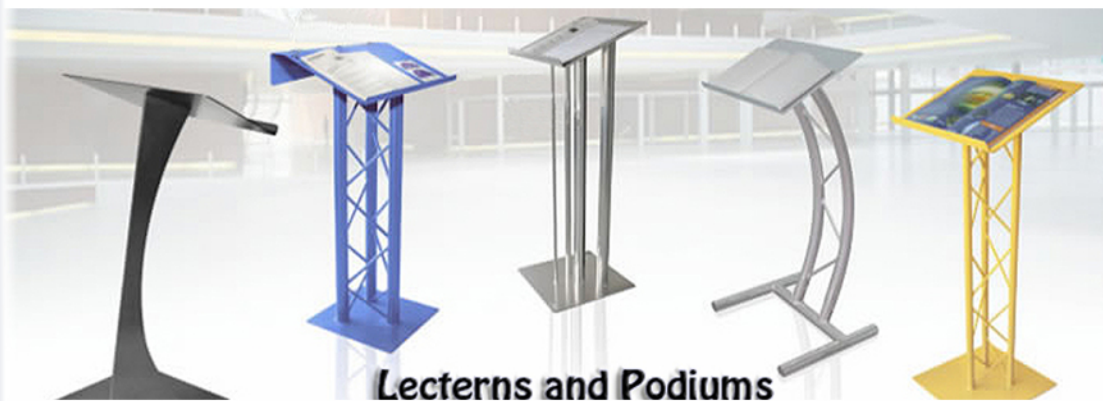

Lectern 9

*** This product comes standard with Natural Aluminum Mill Finish. To upgrade to color finishes (shown below), please contact us for pricing.**

1. Gloss Black
2. Yellow
3. Blue
4. Spakle Silver
5. White
6. Matte/Satin Black
7. Red
8. Matte/Satin Silver
9. Metallic Charcoal Grey

Lecterns and Podiums