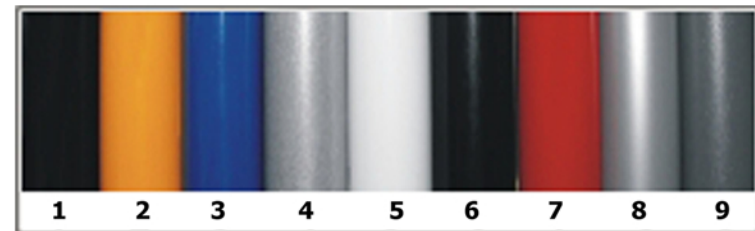

Lectern 9

*** This product comes standard with Natural Aluminum Mill Finish. To upgrade to color finishes (shown below), please contact us for pricing.**

1. Gloss Black
2. Yellow
3. Blue
4. Spakle Silver
5. White
6. Matte/Satin Black
7. Red
8. Matte/Satin Silver
9. Metallic Charcoal Grey