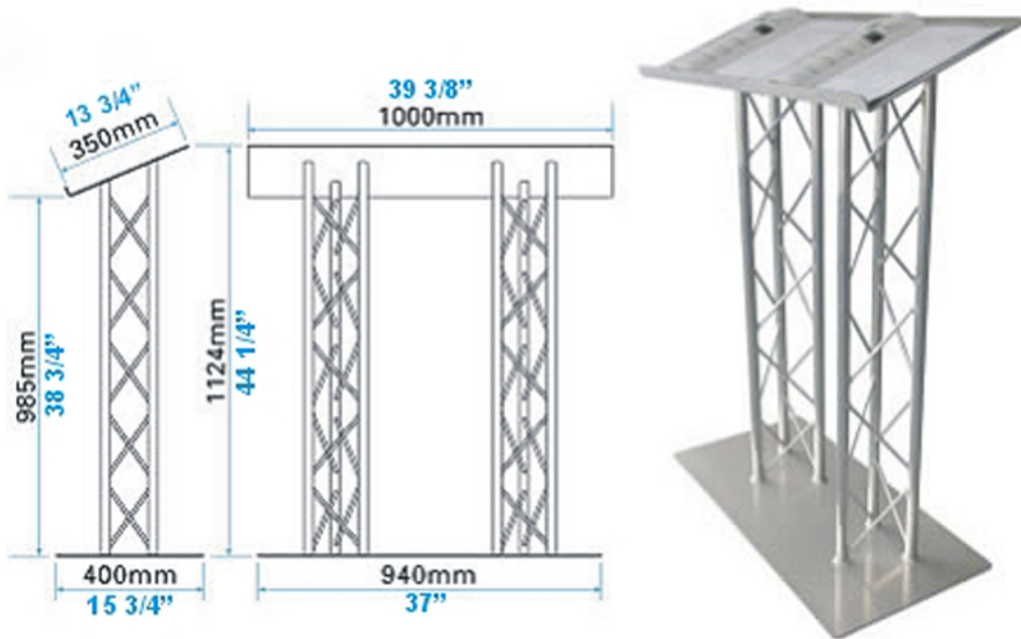

Lectern 9

*** This product comes standard with Natural Aluminum Mill Finish. To upgrade to color finishes (shown below), please contact us for pricing.**

1. Gloss Black
2. Yellow
3. Blue
4. Spakle Silver
5. White
6. Matte/Satin Black
7. Red
8. Matte/Satin Silver
9. Metallic Charcoal Grey

Lecterns and Podiums