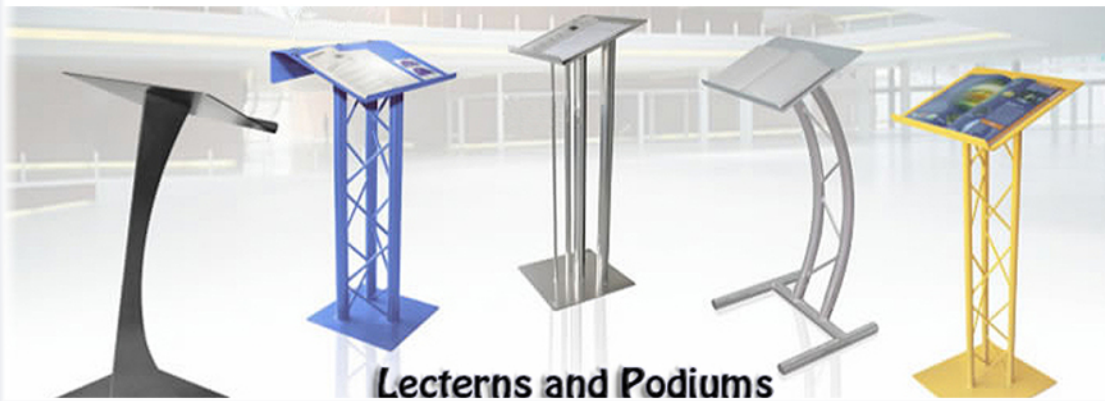

Lectern 8

*** This product comes standard with Natural Aluminum Mill Finish. To upgrade to color finishes (shown below), please contact us for pricing.**

- | | | |
|----------------|----------------------|---------------------------|
| 1. Gloss Black | 4. Spakle Silver | 7. Red |
| 2. Yellow | 5. White | 8. Matte/Satin Silver |
| 3. Blue | 6. Matte/Satin Black | 9. Metallic Charcoal Grey |

Lecterns and Podiums