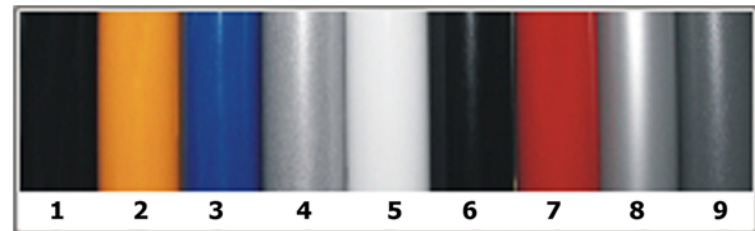

Lectern 8

*** This product comes standard with Natural Aluminum Mill Finish. To upgrade to color finishes (shown below), please contact us for pricing.**

- | | | |
|----------------|----------------------|---------------------------|
| 1. Gloss Black | 4. Spakle Silver | 7. Red |
| 2. Yellow | 5. White | 8. Matte/Satin Silver |
| 3. Blue | 6. Matte/Satin Black | 9. Metallic Charcoal Grey |