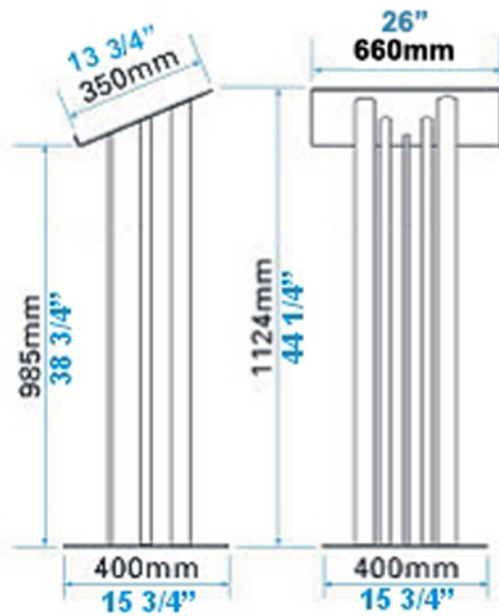

Lectern 8

*** This product comes standard with Natural Aluminum Mill Finish. To upgrade to color finishes (shown below), please contact us for pricing.**

- | | | |
|----------------|----------------------|---------------------------|
| 1. Gloss Black | 4. Spakle Silver | 7. Red |
| 2. Yellow | 5. White | 8. Matte/Satin Silver |
| 3. Blue | 6. Matte/Satin Black | 9. Metallic Charcoal Grey |

Lecterns and Podiums