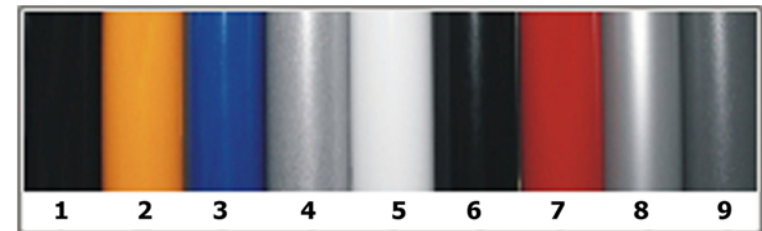

Lectern 5

*** This product comes standard with Natural Aluminum Mill Finish. To upgrade to color finishes (shown below), please contact us for pricing.**

- | | | |
|----------------|----------------------|---------------------------|
| 1. Gloss Black | 4. Spakle Silver | 7. Red |
| 2. Yellow | 5. White | 8. Matte/Satin Silver |
| 3. Blue | 6. Matte/Satin Black | 9. Metallic Charcoal Grey |