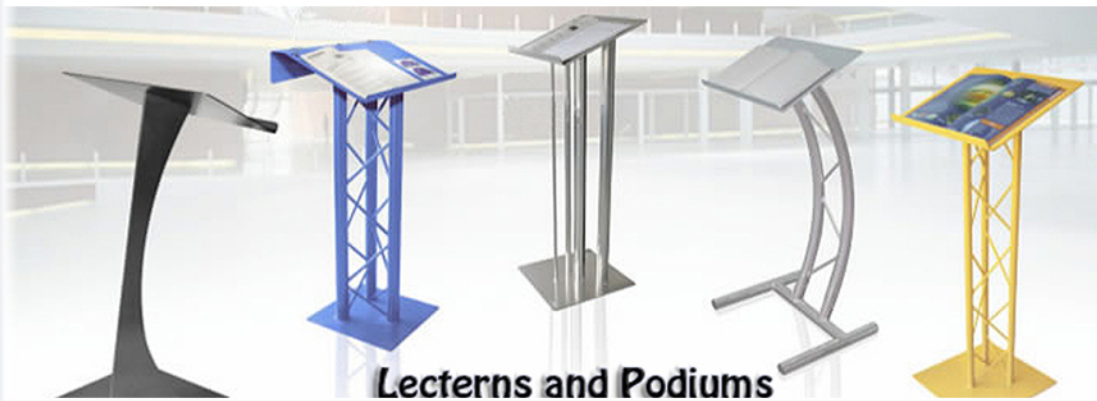

Lectern 5

*** This product comes standard with Natural Aluminum Mill Finish. To upgrade to color finishes (shown below), please contact us for pricing.**

- | | | |
|----------------|----------------------|---------------------------|
| 1. Gloss Black | 4. Spakle Silver | 7. Red |
| 2. Yellow | 5. White | 8. Matte/Satin Silver |
| 3. Blue | 6. Matte/Satin Black | 9. Metallic Charcoal Grey |

Lecterns and Podiums