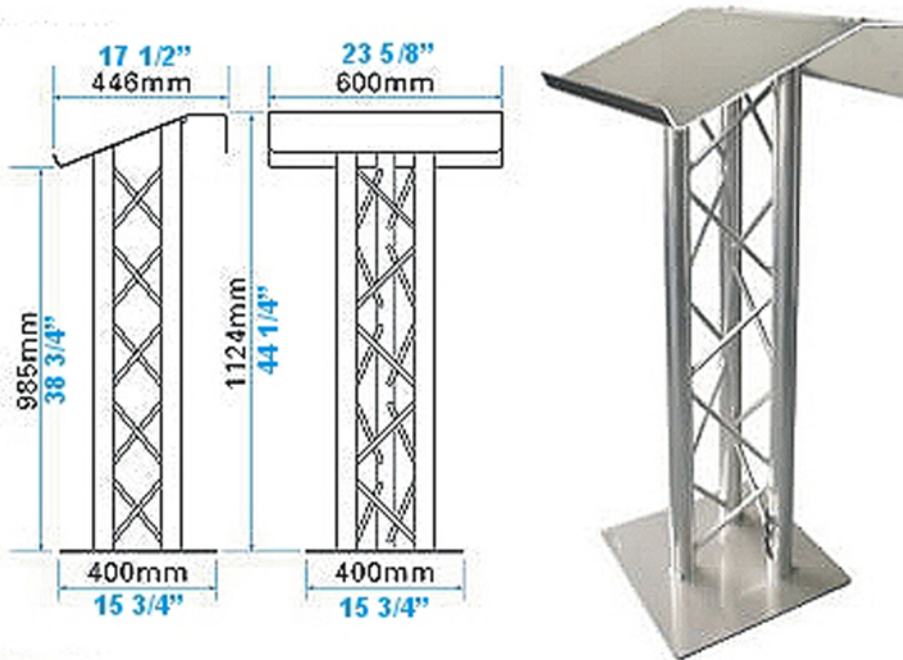

Lectern 5

*** This product comes standard with Natural Aluminum Mill Finish. To upgrade to color finishes (shown below), please contact us for pricing.**

- | | | |
|----------------|----------------------|---------------------------|
| 1. Gloss Black | 4. Spakle Silver | 7. Red |
| 2. Yellow | 5. White | 8. Matte/Satin Silver |
| 3. Blue | 6. Matte/Satin Black | 9. Metallic Charcoal Grey |

Lecterns and Podiums