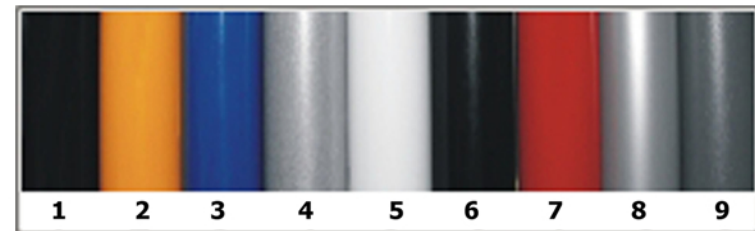

### Lectern 4

**\* This product comes standard with your choice of powder coat color finishes (shown below). Price includes your choice of color at no extra charge.**

1. Gloss Black
2. Yellow
3. Blue
4. Sparkle Silver
5. White
6. Matte/Satin Black
7. Red
8. Matte/Satin Silver
9. Metallic Charcoal Grey