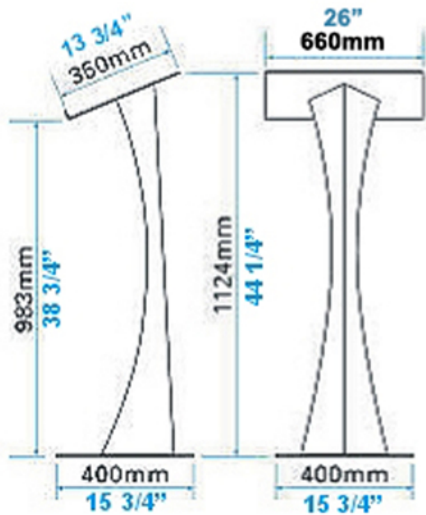

### Lectern 4

**\* This product comes standard with your choice of powder coat color finishes (shown below). Price includes your choice of color at no extra charge.**

1. Gloss Black
2. Yellow
3. Blue
4. Sparkle Silver
5. White
6. Matte/Satin Black
7. Red
8. Matte/Satin Silver
9. Metallic Charcoal Grey

Lecterns and Podiums