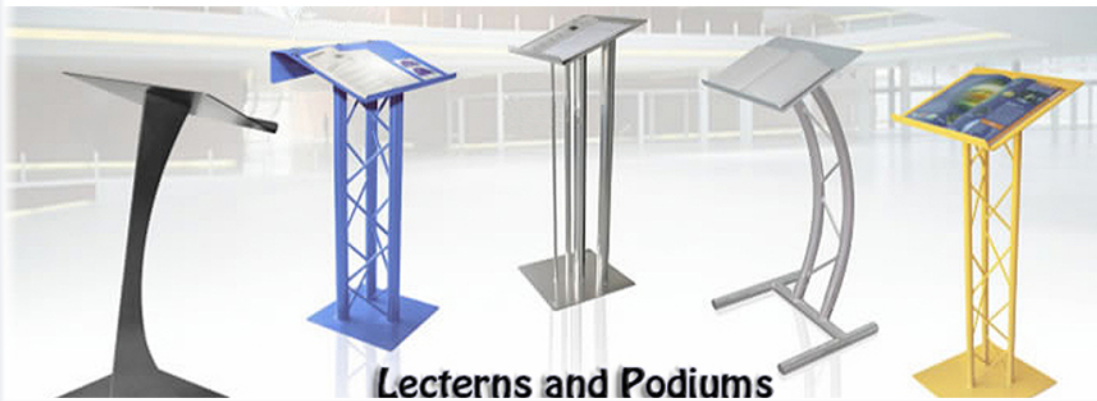

### Lectern 4

**\* This product comes standard with your choice of powder coat color finishes (shown below). Price includes your choice of color at no extra charge.**

1. Gloss Black
2. Yellow
3. Blue
4. Sparkle Silver
5. White
6. Matte/Satin Black
7. Red
8. Matte/Satin Silver
9. Metallic Charcoal Grey

Lecterns and Podiums