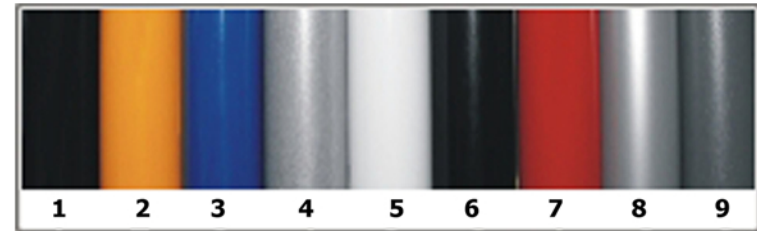

KIT: EDT-L10

Lecterns and Podiums

©2015 EXHIBIT AND DISPLAY TRUSS.COM

Lectern 10

*** This product comes standard with Natural Aluminum Mill Finish. To upgrade to color finishes (shown below), please contact us for pricing.**

- | | | |
|----------------|----------------------|---------------------------|
| 1. Gloss Black | 4. Spakle Silver | 7. Red |
| 2. Yellow | 5. White | 8. Matte/Satin Silver |
| 3. Blue | 6. Matte/Satin Black | 9. Metallic Charcoal Grey |