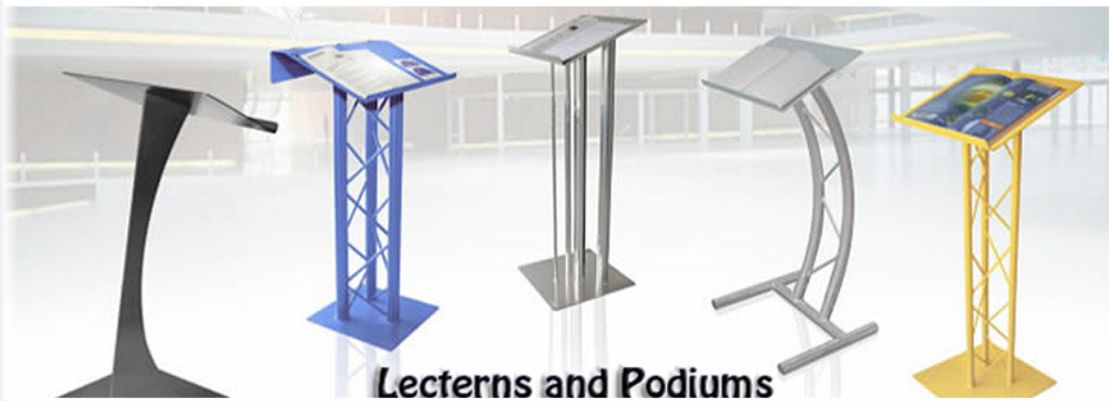

Lecterns and Podiums