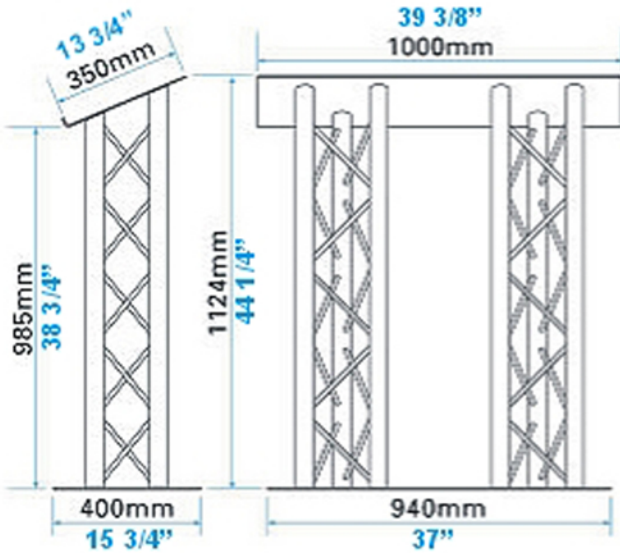

KIT: EDT-L10

Lecterns and Podiums

©2015 EXHIBIT AND DISPLAY TRUSS.COM

Lectern 10

*** This product comes standard with Natural Aluminum Mill Finish. To upgrade to color finishes (shown below), please contact us for pricing.**