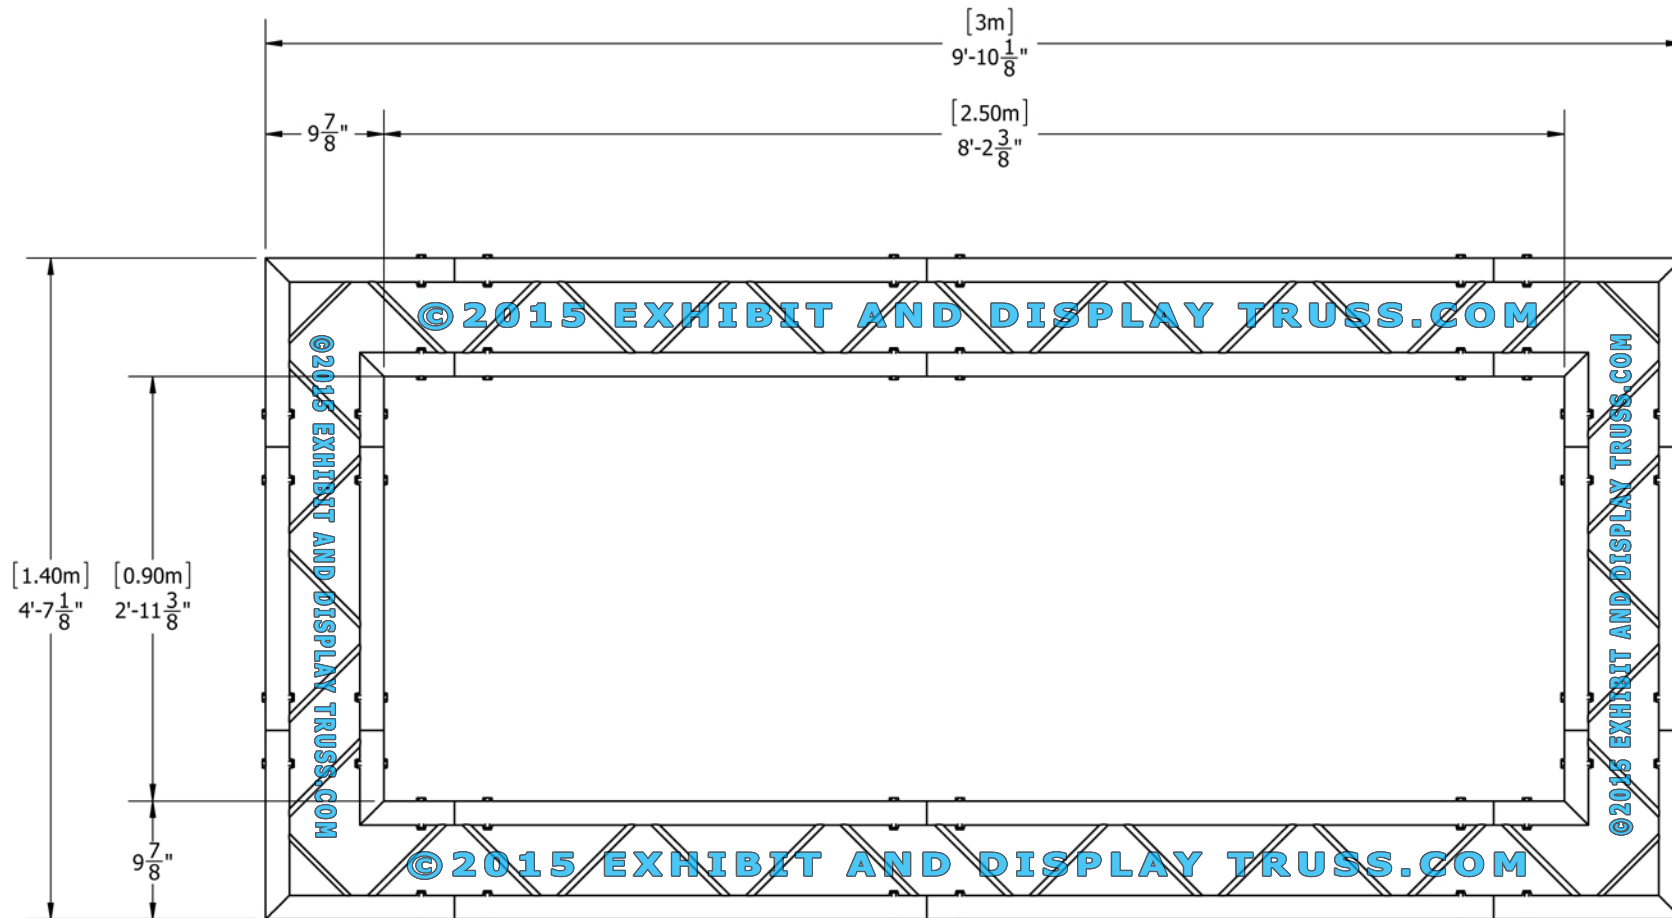

BANNER/SIGN FRAME

10" Wide Aluminum Truss. 2" Chords with 1/2" Webs

©2015 EXHIBIT AND DISPLAY TRUSS.COM

Front View
Units: Feet & Inches
[Meters]