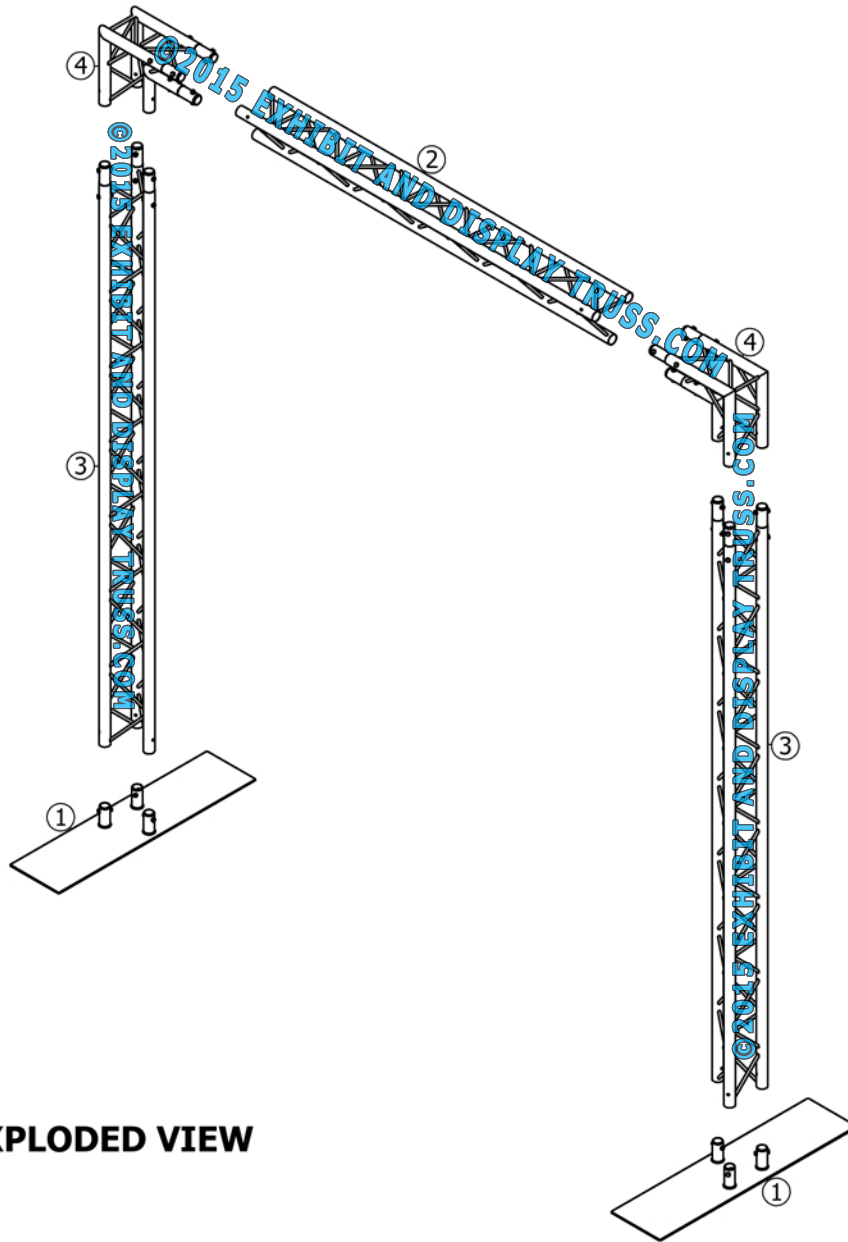

KIT: A30-103

10" Wide Aluminum Truss. 2" Chords with 1/2" Webs

©2015 EXHIBIT AND DISPLAY TRUSS.COM

EXPLODED VIEW

ITEM NO.	PART NUMBER	DESCRIPTION	QTY.
①	EDT10-BP3Ac	14" x 48" Tri Base Plate Apex In	2
②	EDT10-T2.2	2.2m Tri Truss	1
③	EDT10-T3.0	3.0m Tri Truss	2
④	EDT10-T2W90A	2 Way 90° Junction Apex In	2