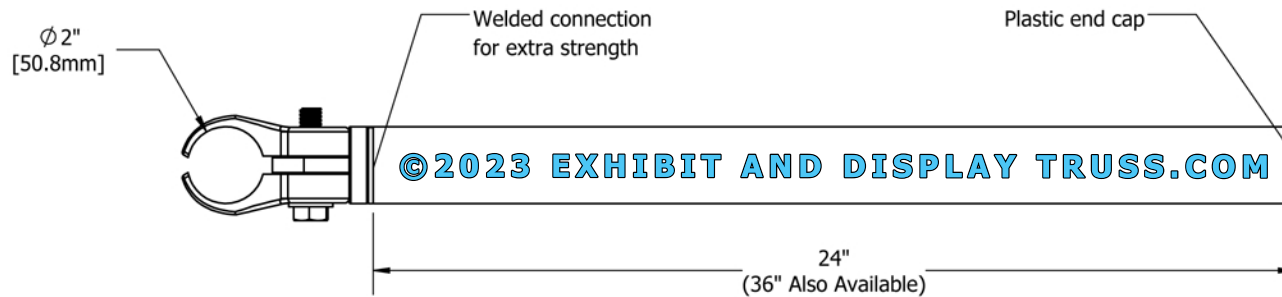

# FLAG POLE

Made to fit 2" Tube

©2023 EXHIBIT AND DISPLAY TRUSS.COM

## Light Duty 24" Flag Pole

2"Ø Aluminum Tube with 2"Ø Swivel Hook welded on end.

**\*Also available with 36" Tube**

© copyright  
all rights reserved