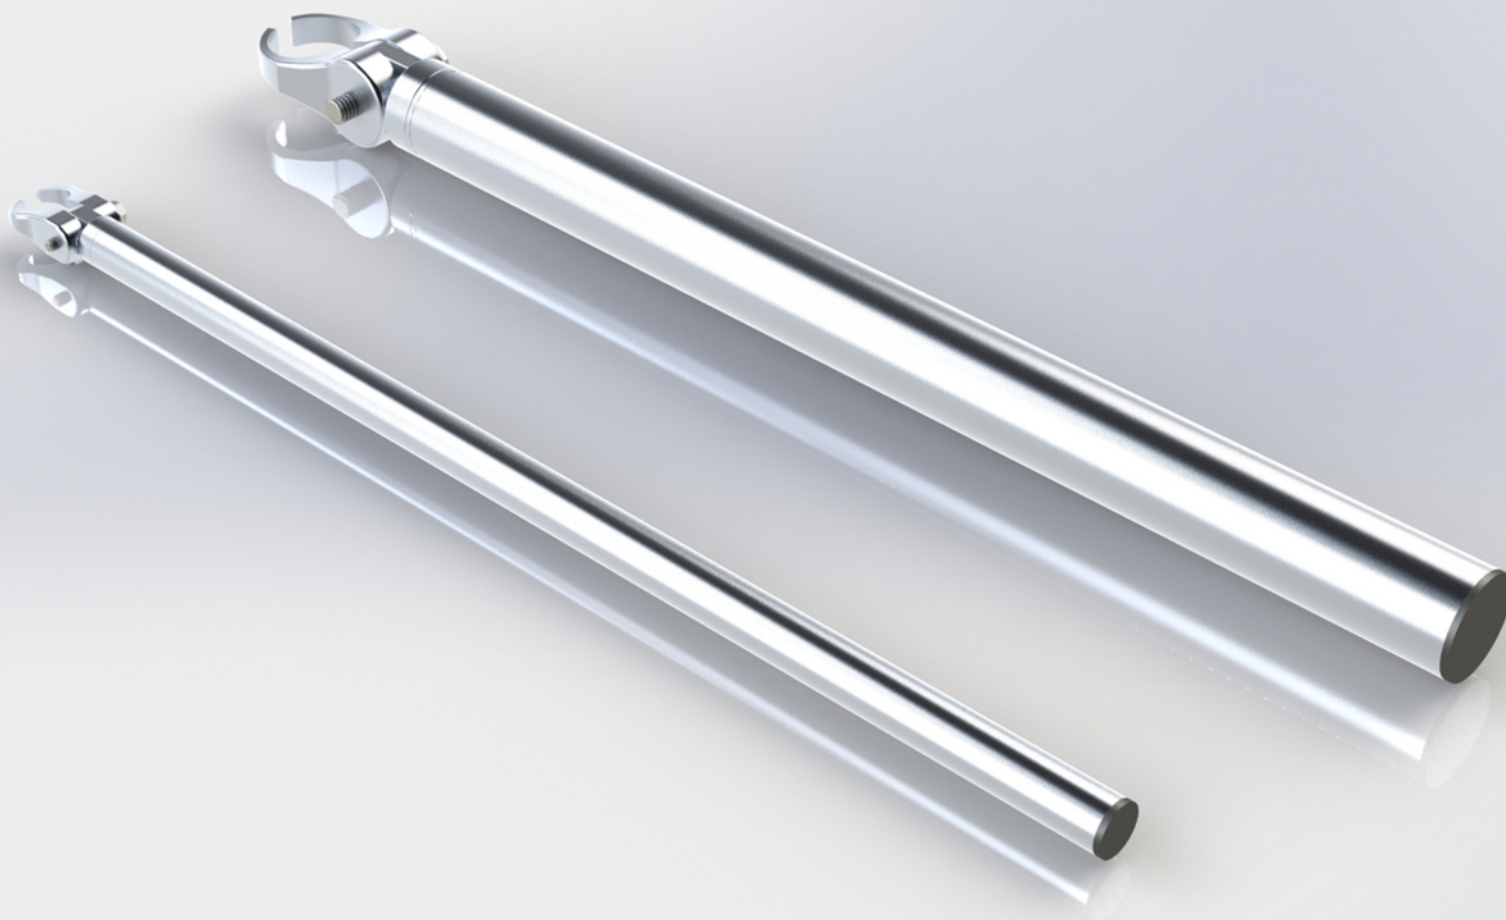

LIGHT DUTY BANNER ARMS

Made to fit 1" and 2" Tube

©2015 EXHIBIT AND DISPLAY TRUSS.COM

Toll Free: 855-323-4866
Email: info@exhibitanddisplaytruss.com

ExhibitAndDisplayTruss.com