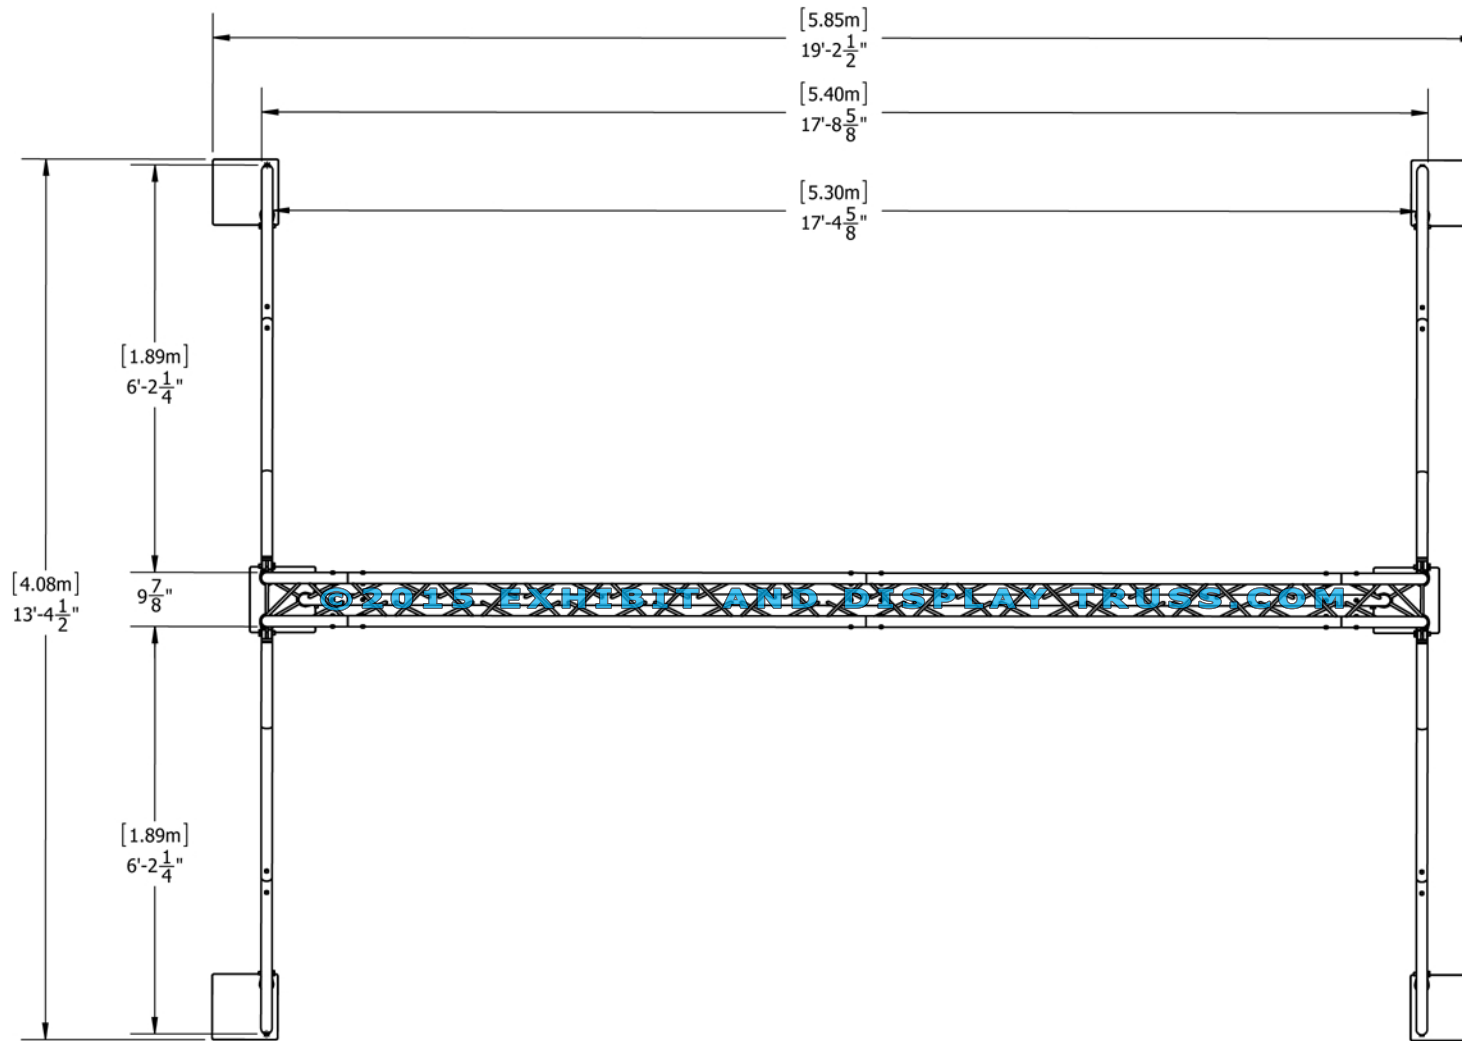

KIT: FL-8

10" Wide Aluminum Truss. 2" Chords with 1/2" Webs

©2015 EXHIBIT AND DISPLAY TRUSS.COM

Top View
Units: Feet & Inches
[Meters]