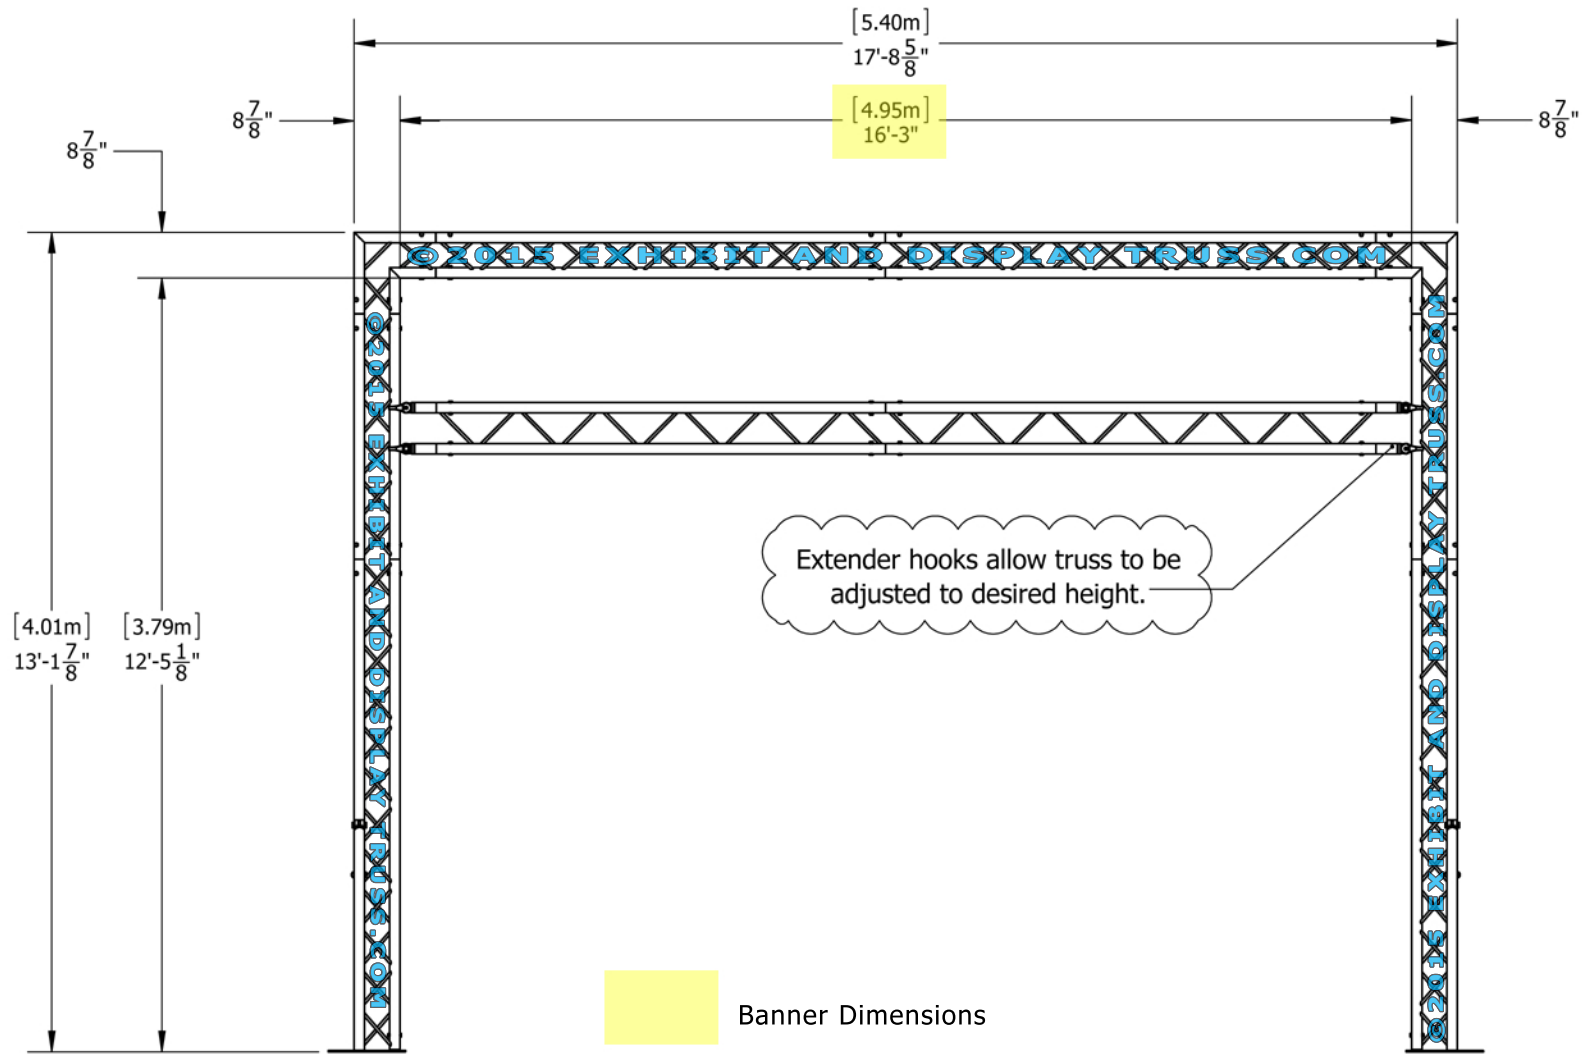

KIT: FL-6

10" Wide Aluminum Truss. 2" Chords with 1/2" Webs

©2015 EXHIBIT AND DISPLAY TRUSS.COM

Front View
Units: Feet & Inches
Metres

Toll Free: 855-323-4866
Email: info@exhibitanddisplaytruss.com

ExhibitAndDisplayTruss.com