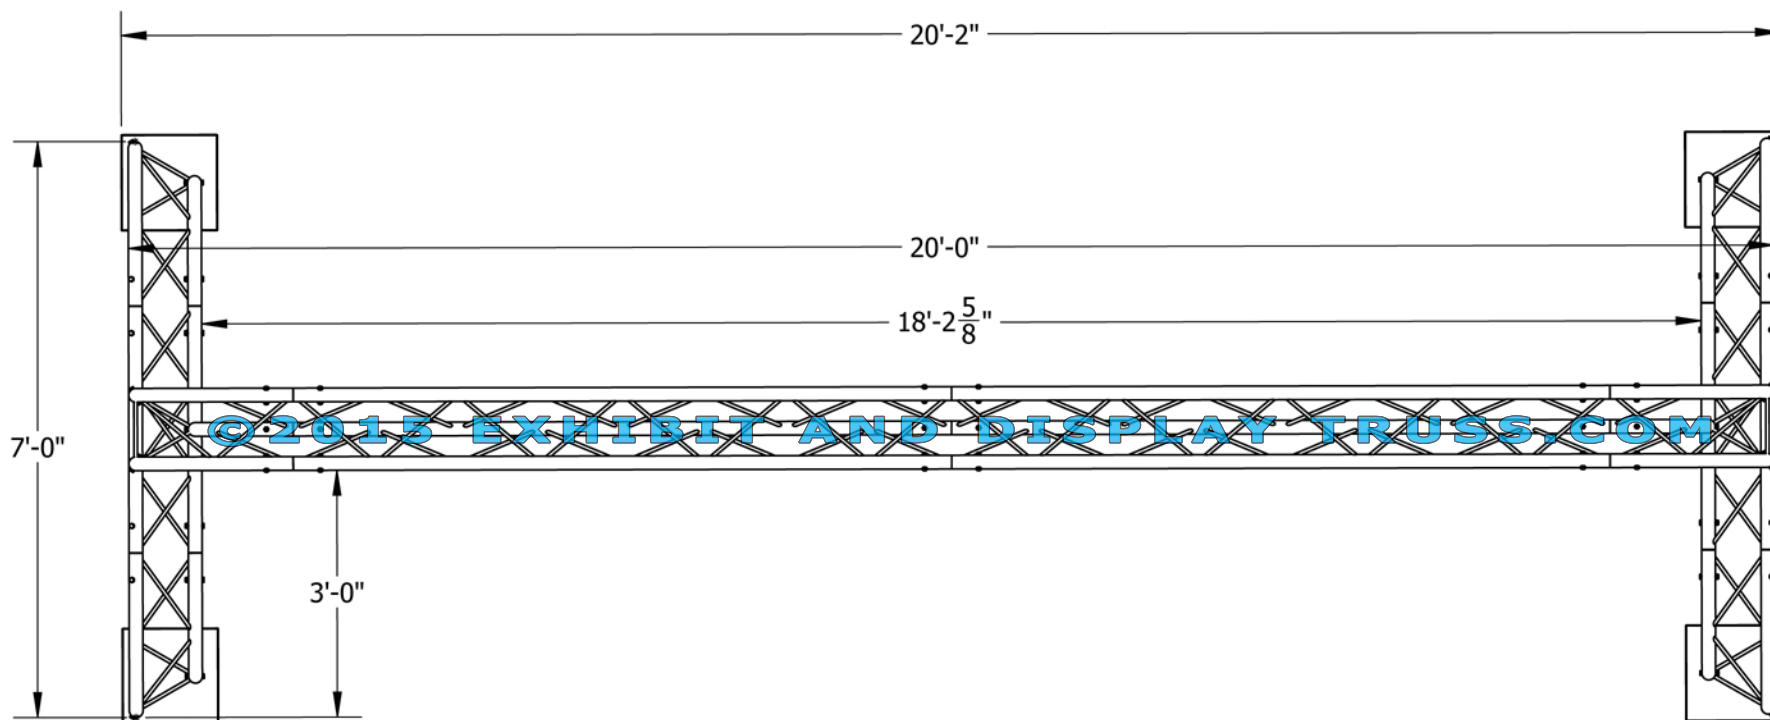

KIT: FL-3

12" Wide Aluminum Truss. 2" Chords with 1/2" Webs

©2015 EXHIBIT AND DISPLAY TRUSS.COM

TOP VIEW
UNITS: FEET & INCHES