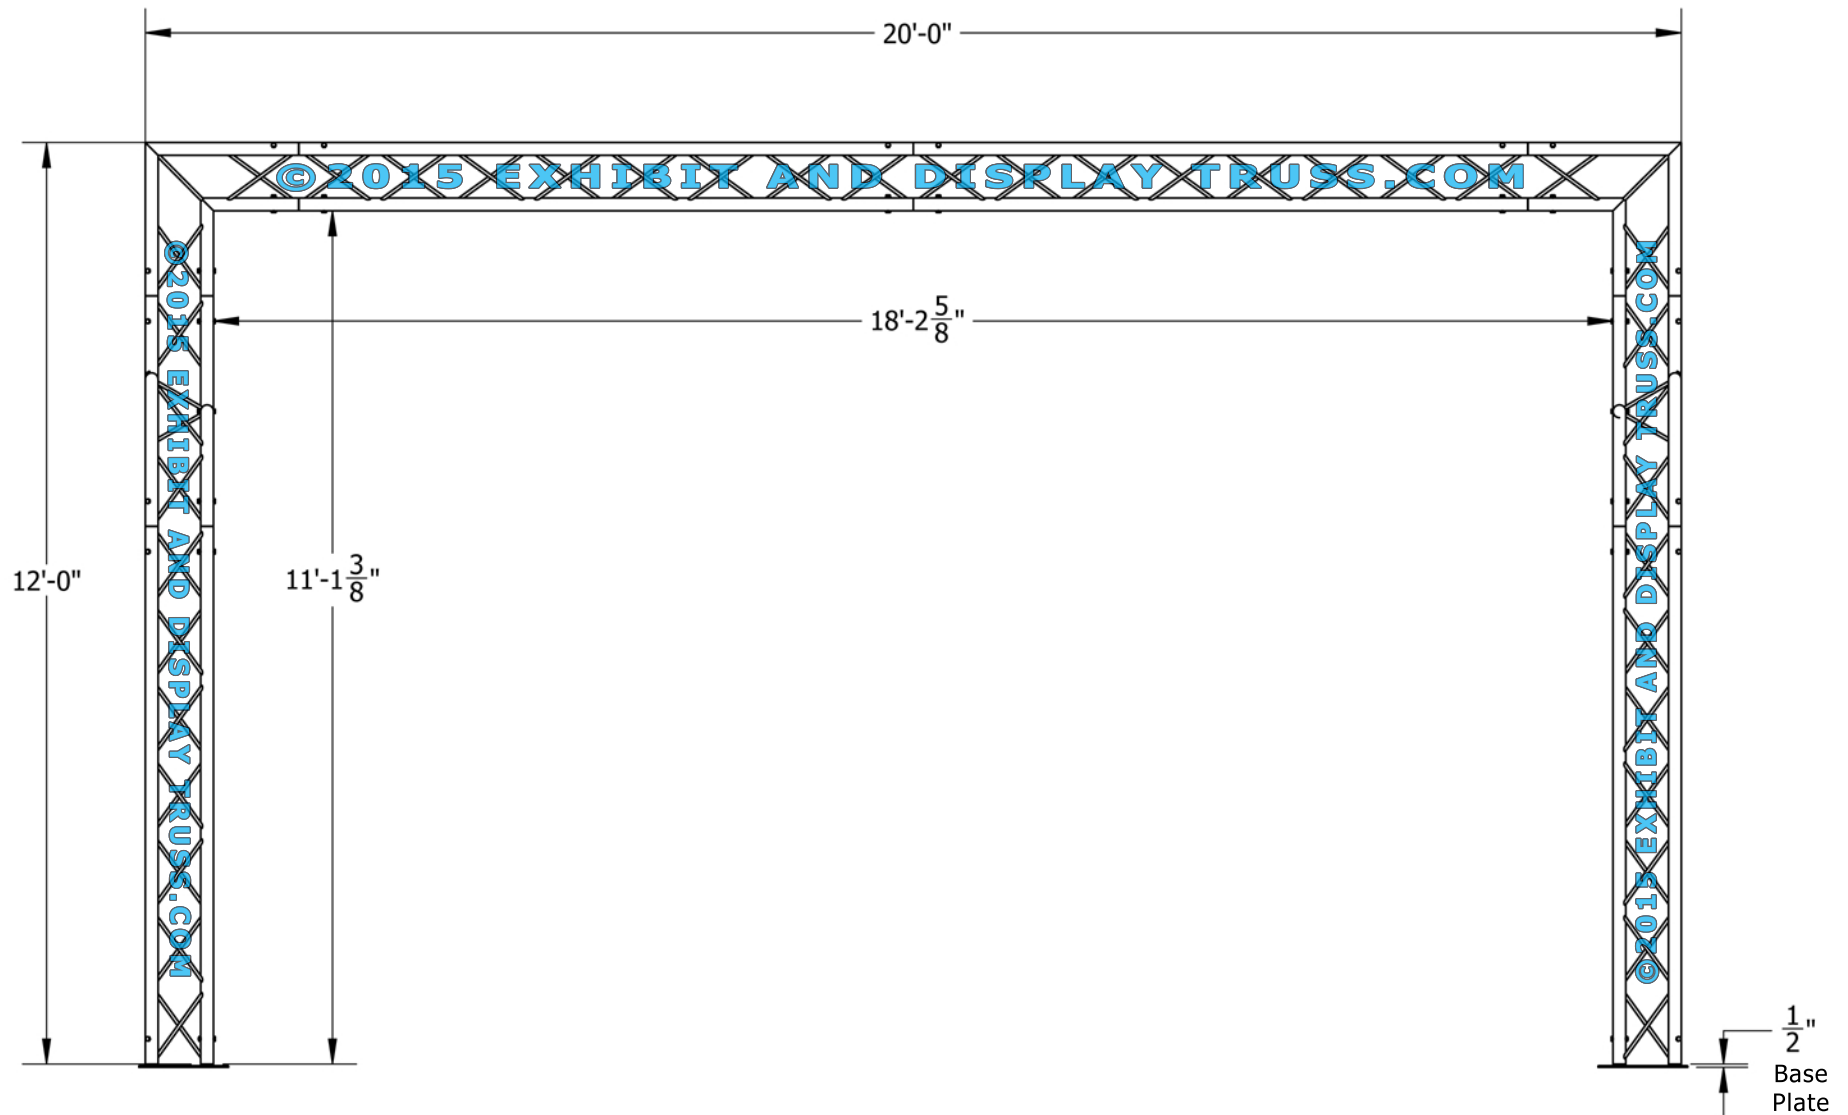

KIT: FL-3

12" Wide Aluminum Truss. 2" Chords with 1/2" Webs

©2015 EXHIBIT AND DISPLAY TRUSS.COM

FRONT VIEW
UNITS: FEET & INCHES

Toll Free: 855-323-4866
Email: info@exhibitanddisplaytruss.com

ExhibitAndDisplayTruss.com