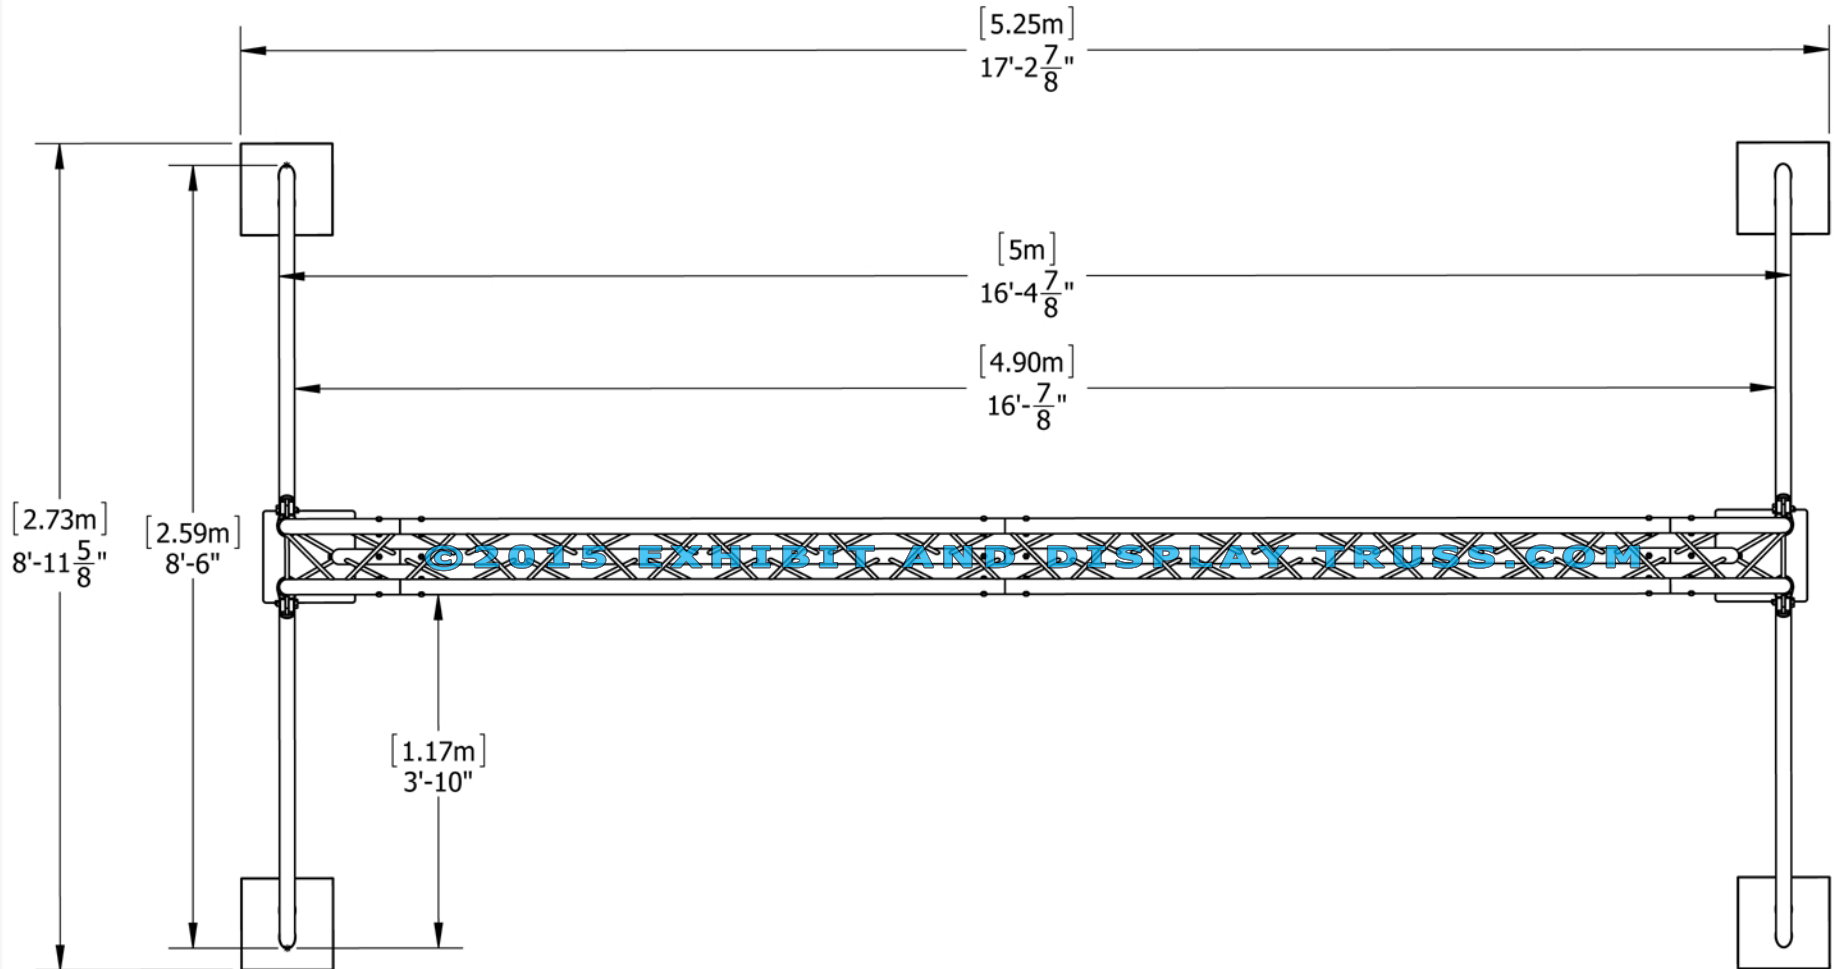

# KIT: FL-2

10" Wide Aluminum Truss. 2" Chords with 1/2" Webs

©2015 EXHIBIT AND DISPLAY TRUSS.COM

Top View  
Units: Feet & Inches  
Metres