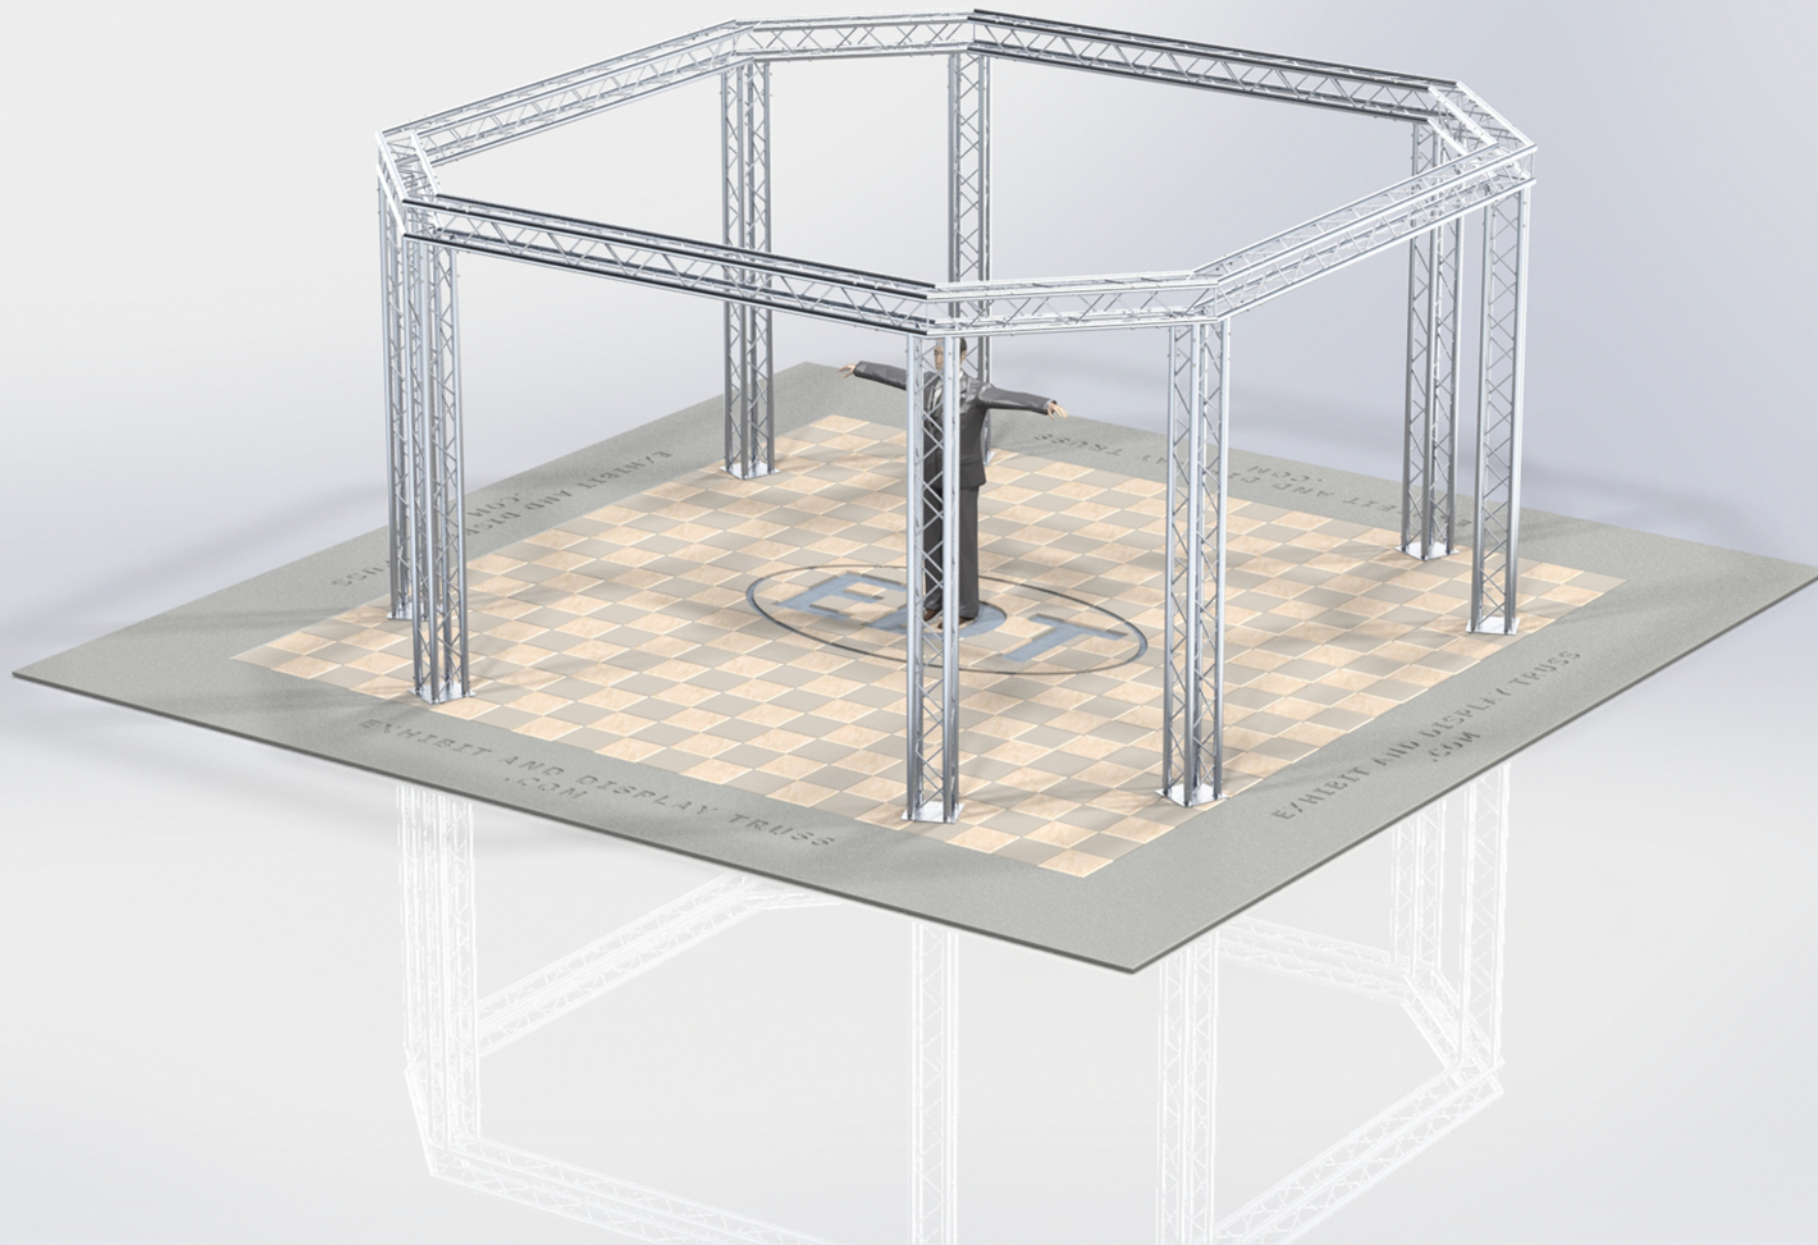

KIT: C28-104

10" Wide Aluminum Truss. 2" Chords with 1/2" Webs

©2015 EXHIBIT AND DISPLAY TRUSS.COM

Toll Free: 855-323-4866
Email: info@exhibitanddisplaytruss.com

ExhibitAndDisplayTruss.com