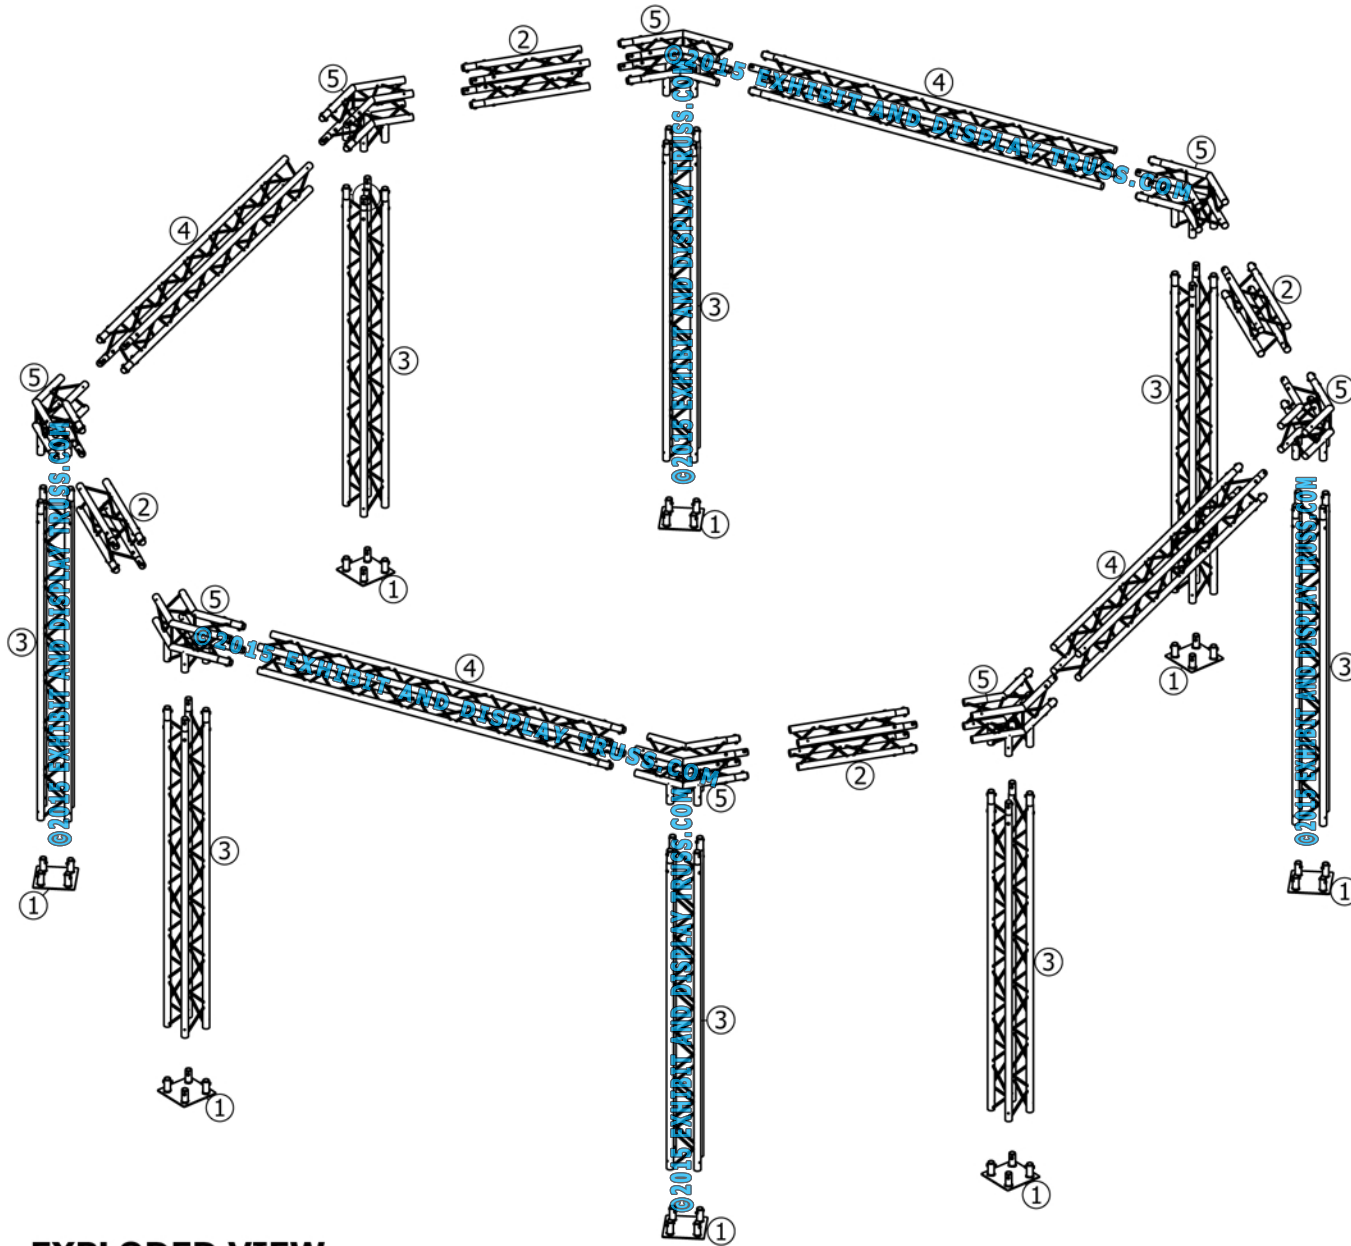

KIT: C28-104

10" Wide Aluminum Truss. 2" Chords with 1/2" Webs

©2015 EXHIBIT AND DISPLAY TRUSS.COM

EXPLODED VIEW

ITEM NO.	PART NUMBER	DESCRIPTION	QTY.
1	EDT10-BP4	Box Base Plate	8
2	EDT10-B0.8	0.8m Box Truss	4
3	EDT10-B2.6	2.6m Box Truss	8
4	EDT10-B2.8	2.8m Box Truss	4
5	EDT10-B3W135	3 Way 135° Junction	8