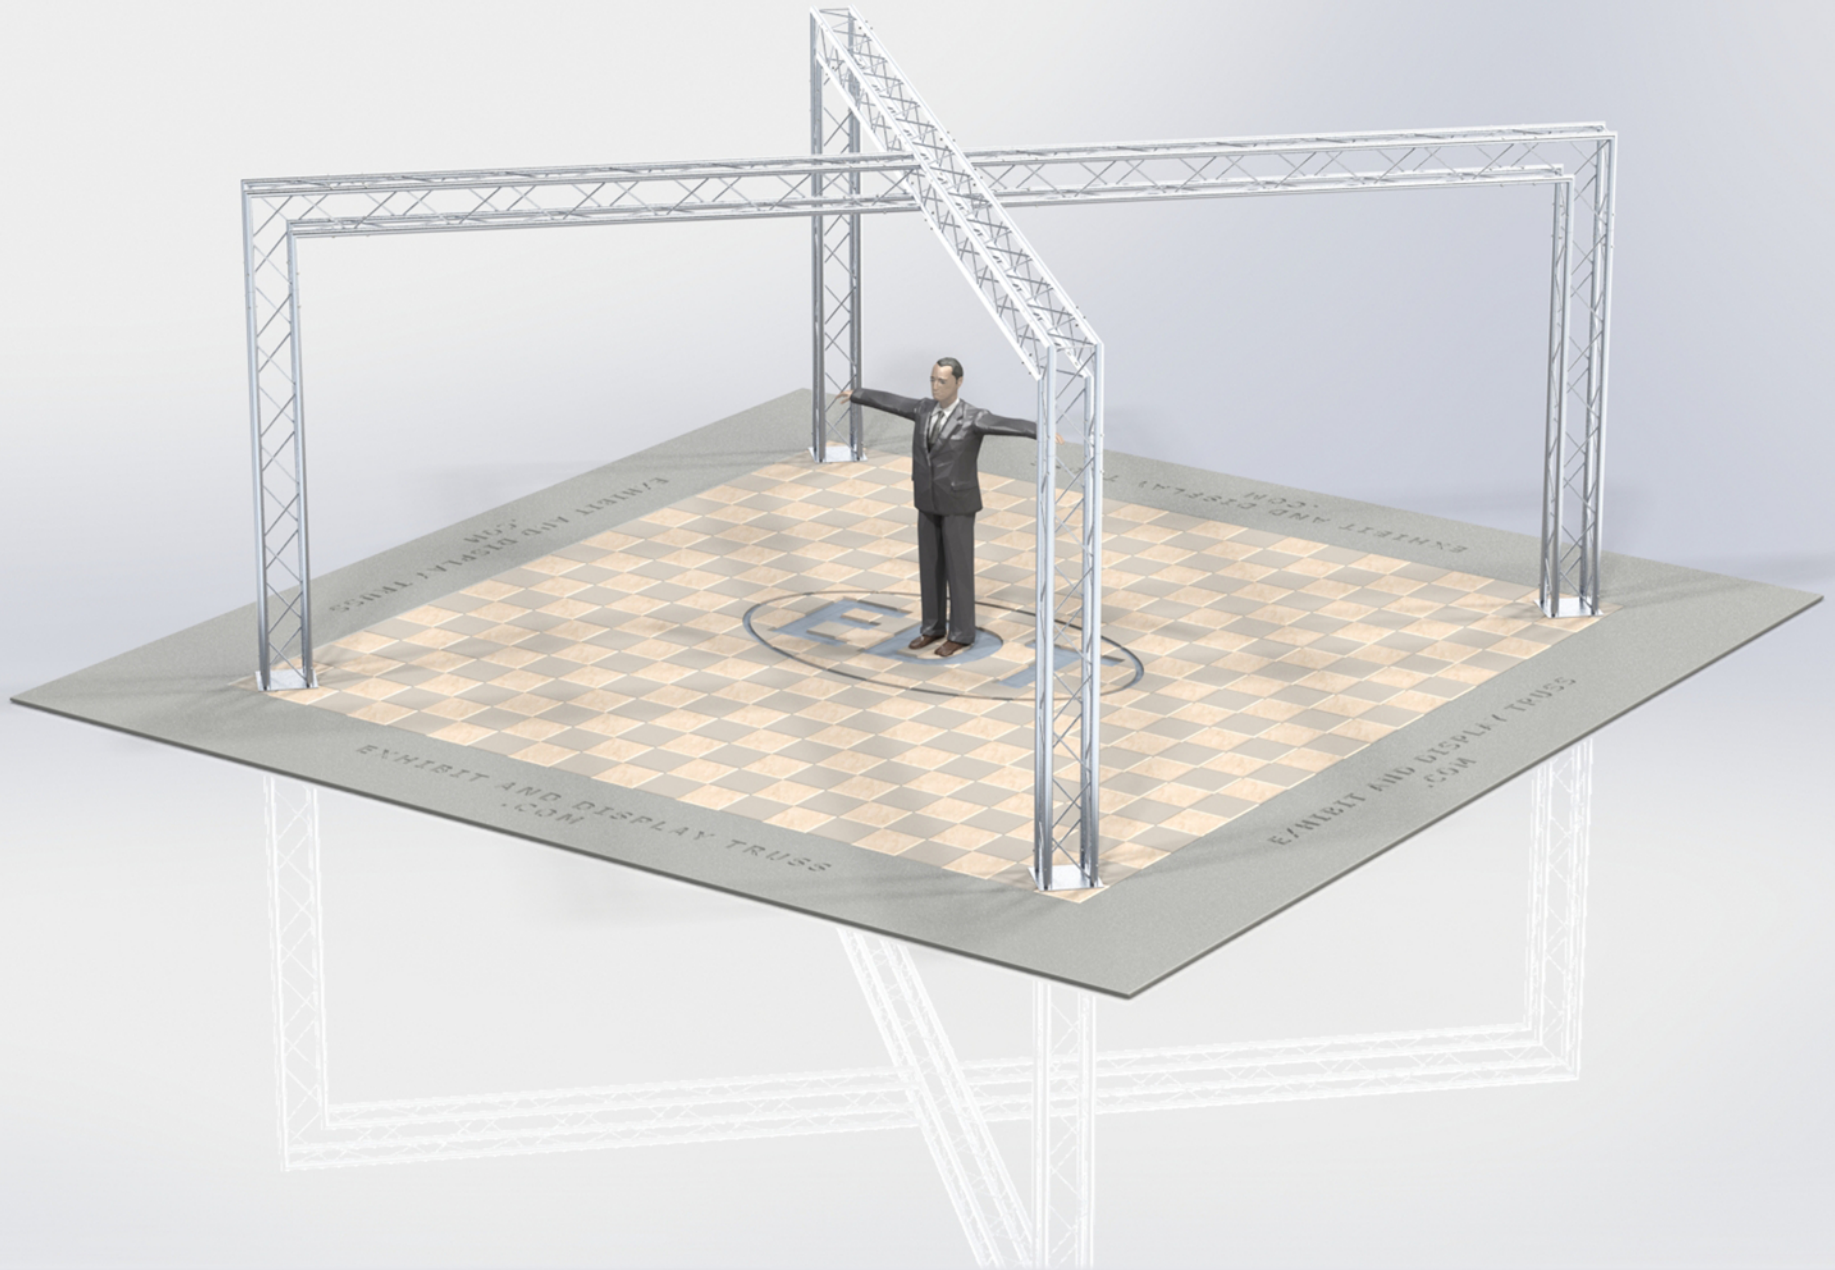

KIT: C24-124

12" Wide Aluminum Truss. 2" Chords with 1/2" Webs

©2015 EXHIBIT AND DISPLAY TRUSS.COM

Toll Free: 855-323-4866
Email: info@exhibitanddisplaytruss.com

ExhibitAndDisplayTruss.com