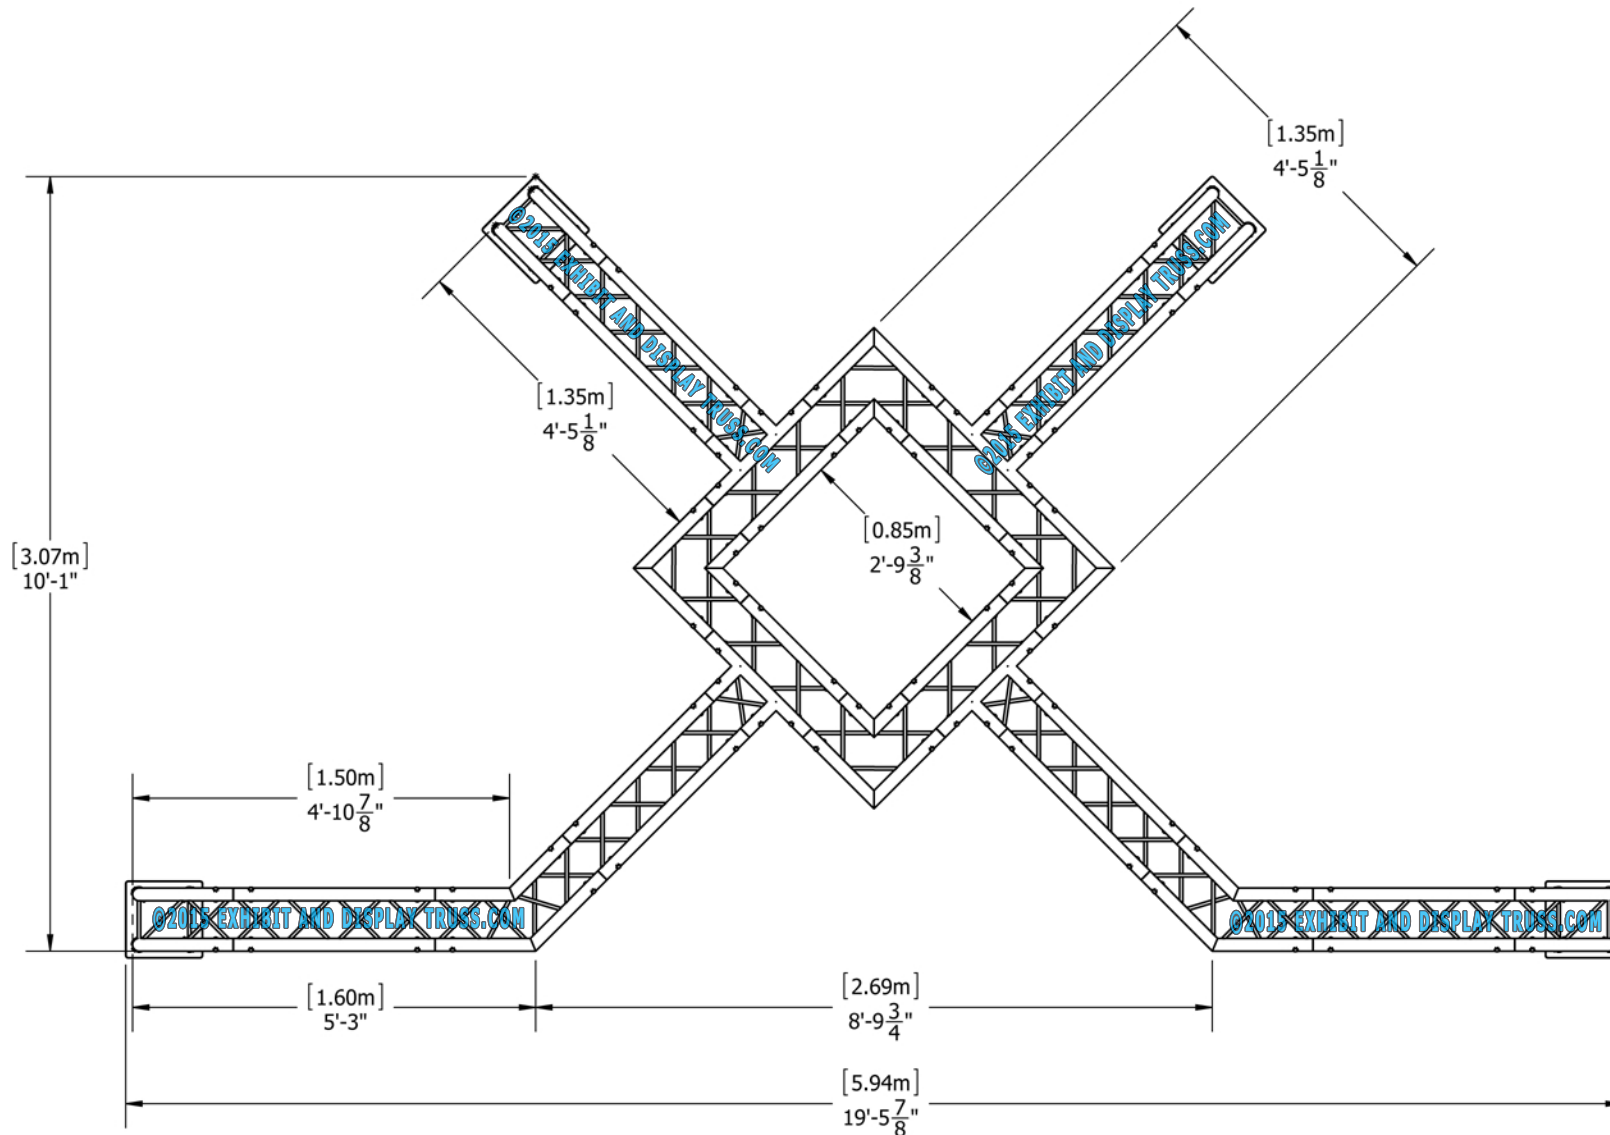

KIT: B27-104

10" Wide Aluminum Truss. 2" Chords with 1/2" Webs

©2015 EXHIBIT AND DISPLAY TRUSS.COM

Top View
Units: Feet & Inches
[Meters]

Toll Free: 855-323-4866
Email: info@exhibitanddisplaytruss.com

ExhibitAndDisplayTruss.com