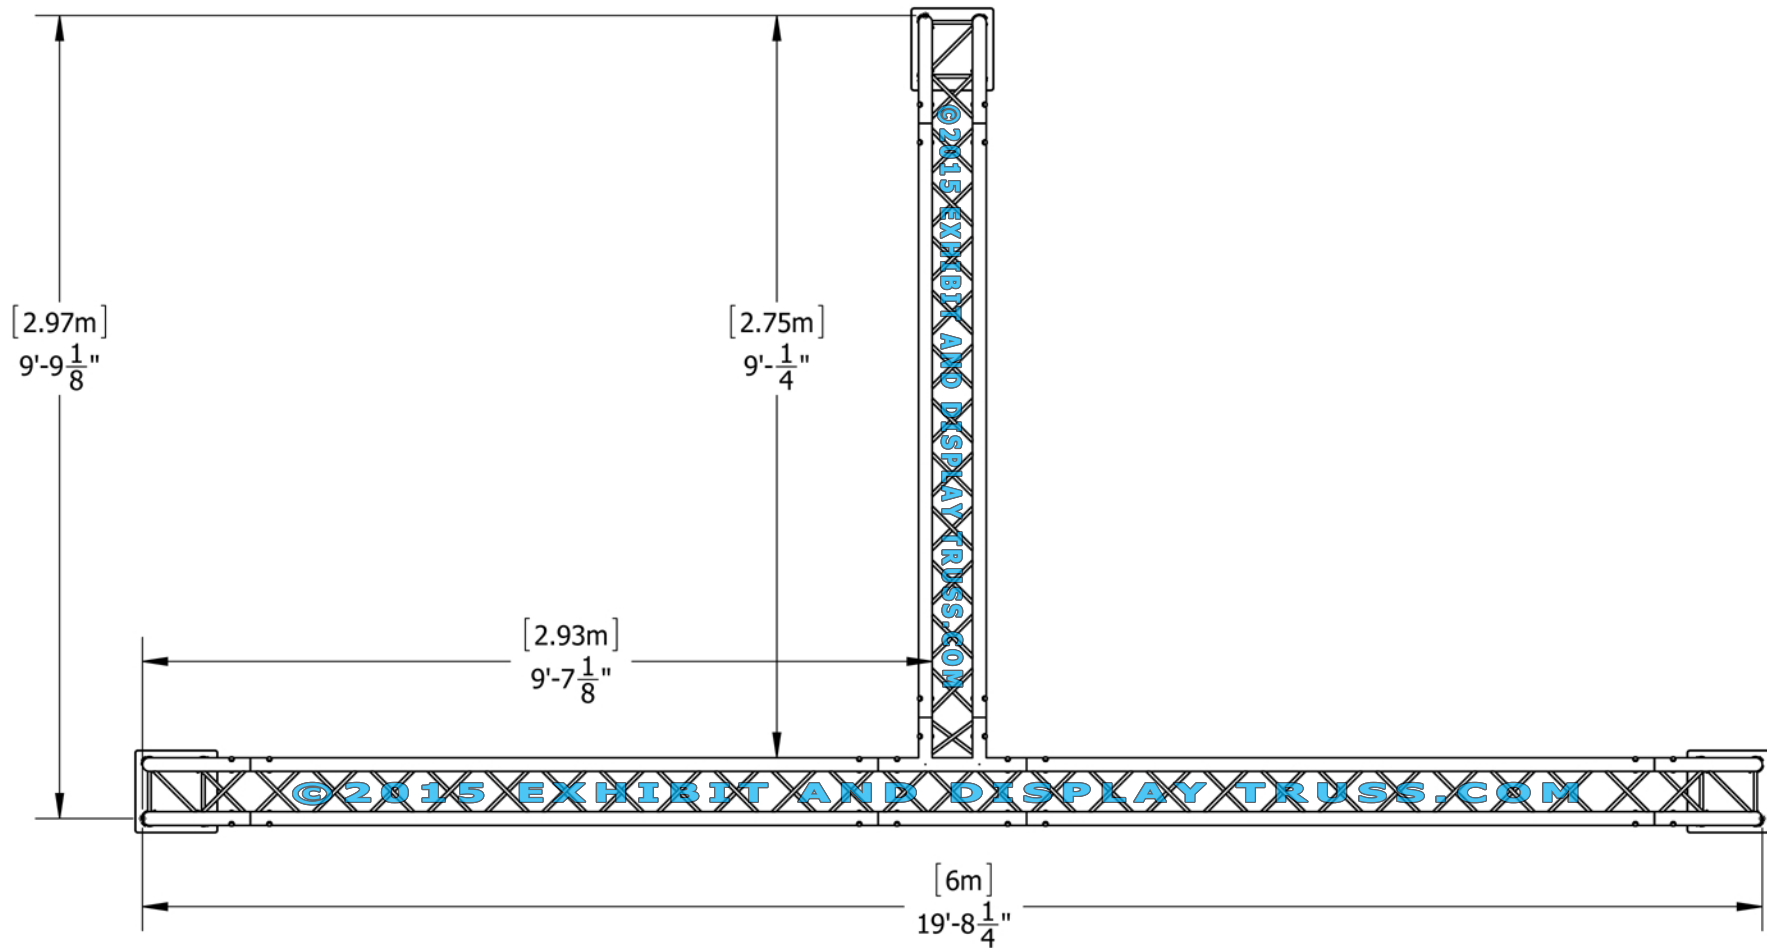

KIT: B26-104

10" Wide Aluminum Truss. 2" Chords with 1/2" Webs

©2015 EXHIBIT AND DISPLAY TRUSS.COM

Top View
Units: Feet & Inches
[Meters]