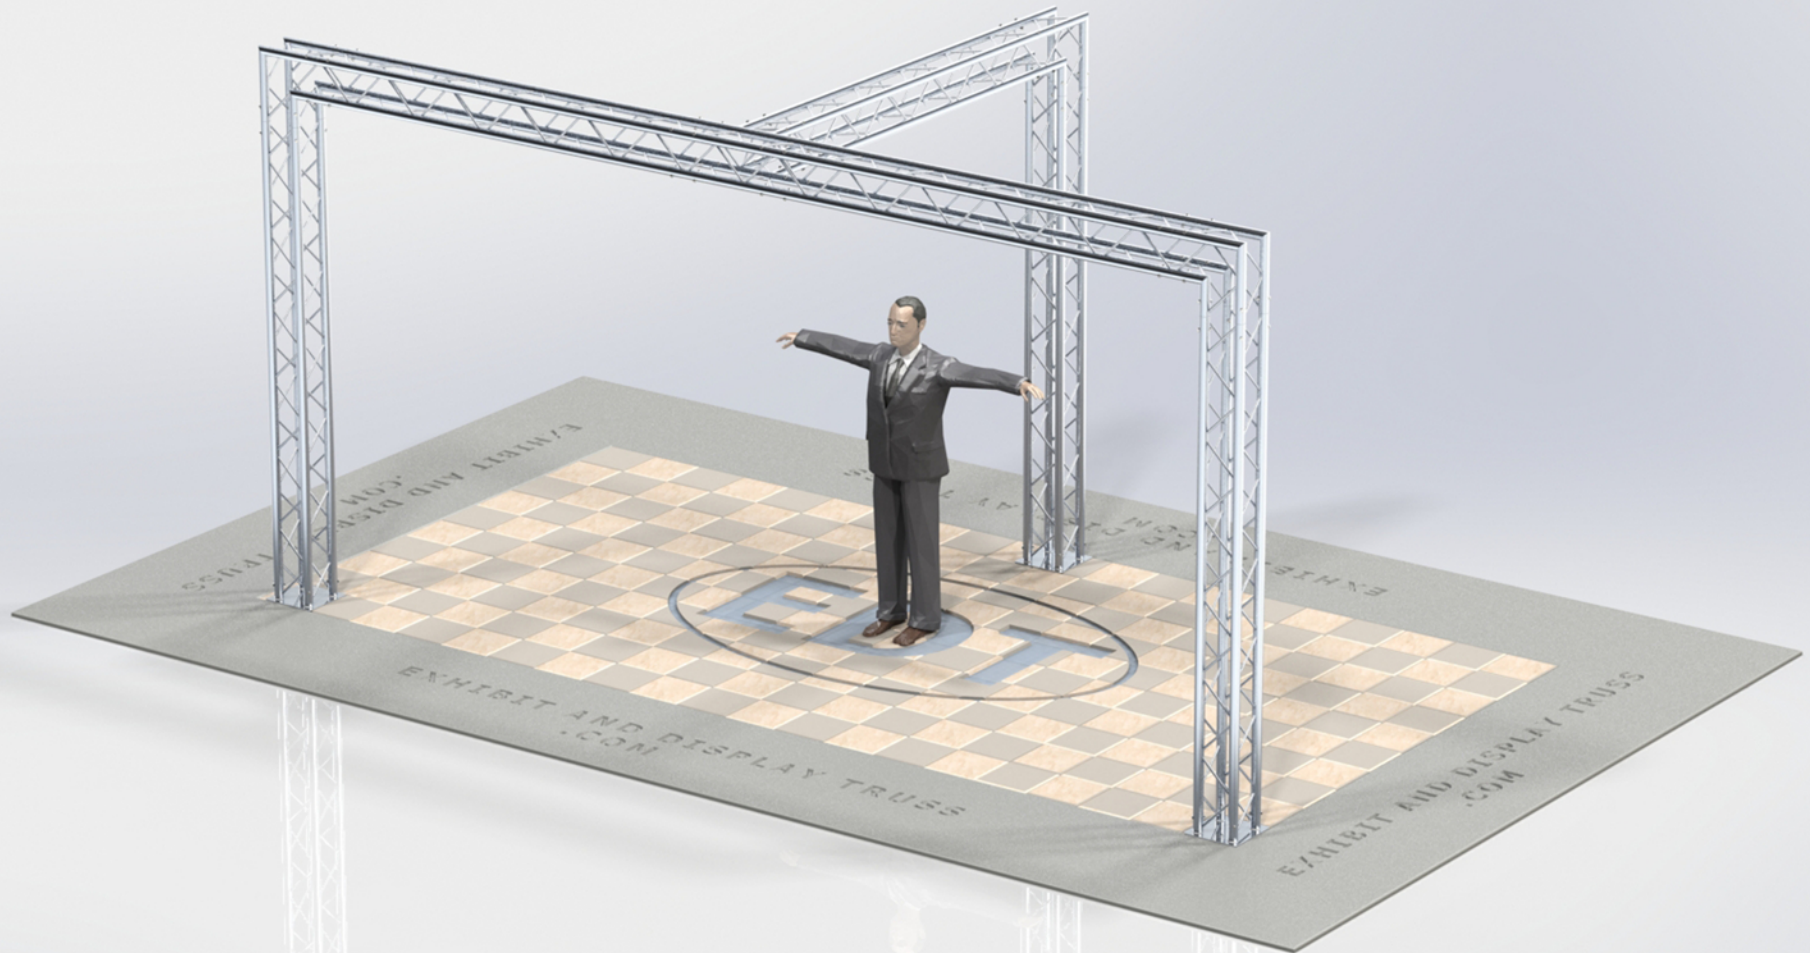

KIT: B26-104

10" Wide Aluminum Truss. 2" Chords with 1/2" Webs

©2015 EXHIBIT AND DISPLAY TRUSS.COM

Toll Free: 855-323-4866
Email: info@exhibitanddisplaytruss.com

ExhibitAndDisplayTruss.com