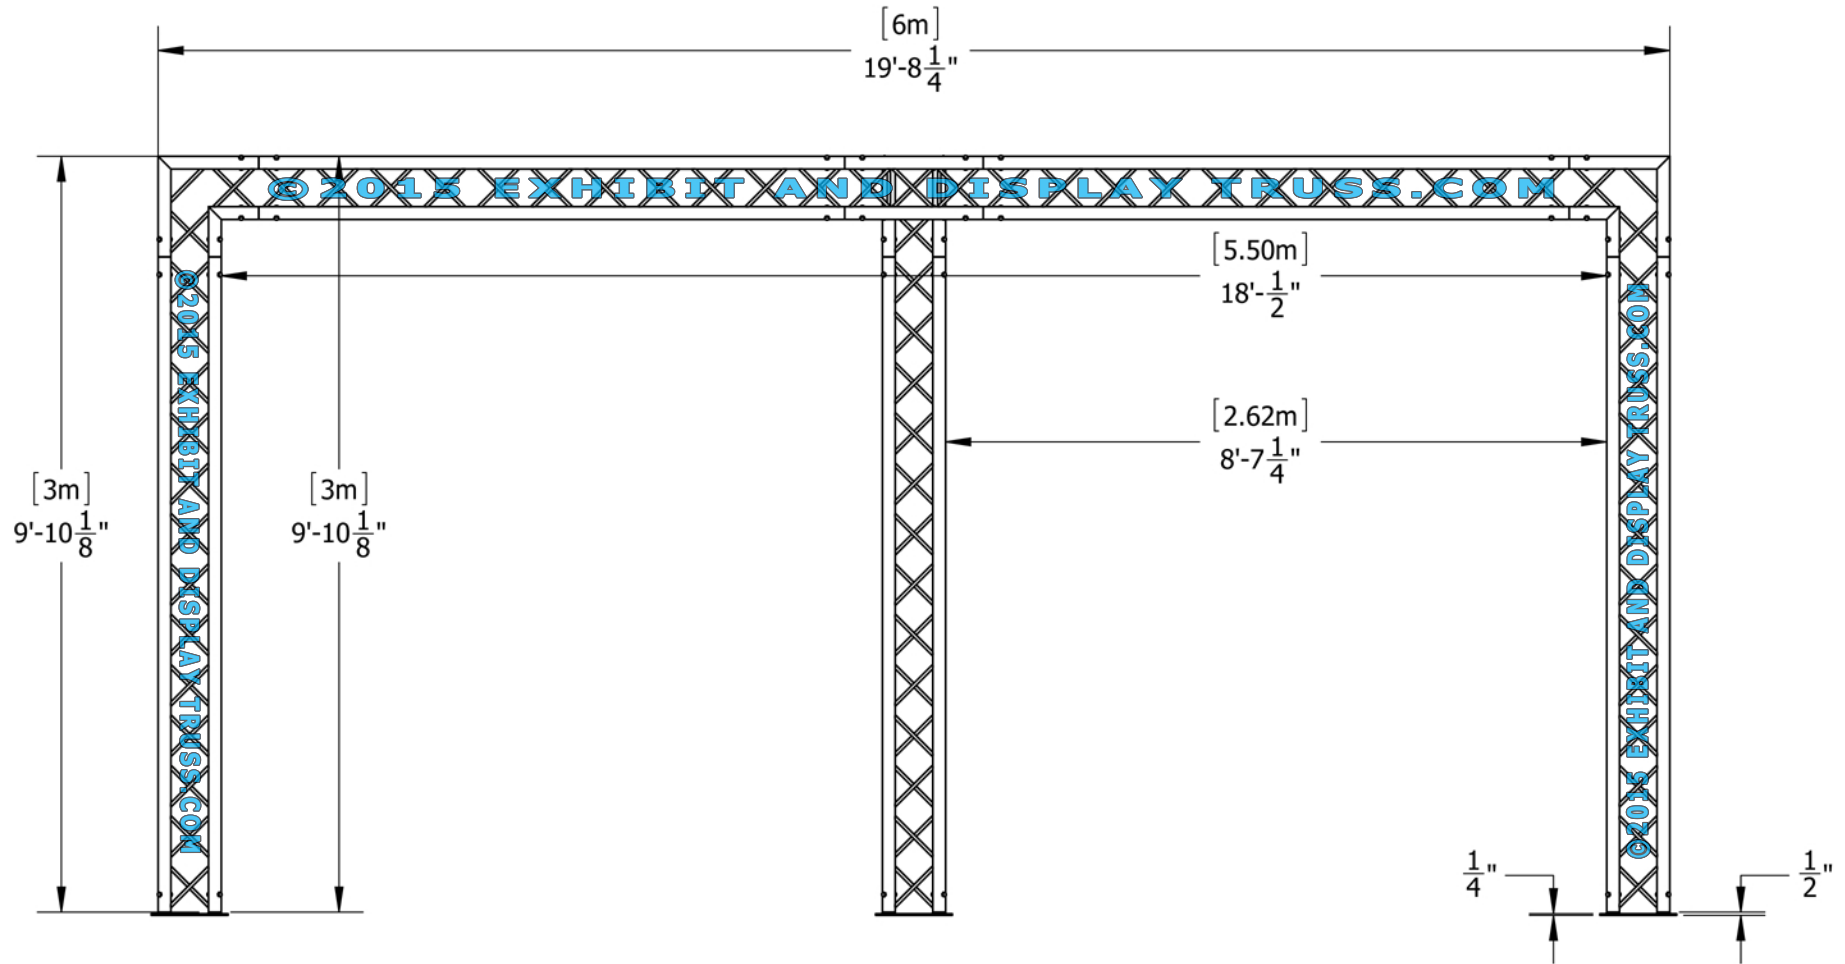

# KIT: B26-104

10" Wide Aluminum Truss. 2" Chords with 1/2" Webs

©2015 EXHIBIT AND DISPLAY TRUSS.COM

Front View  
Units: Feet & Inches  
[Meters]