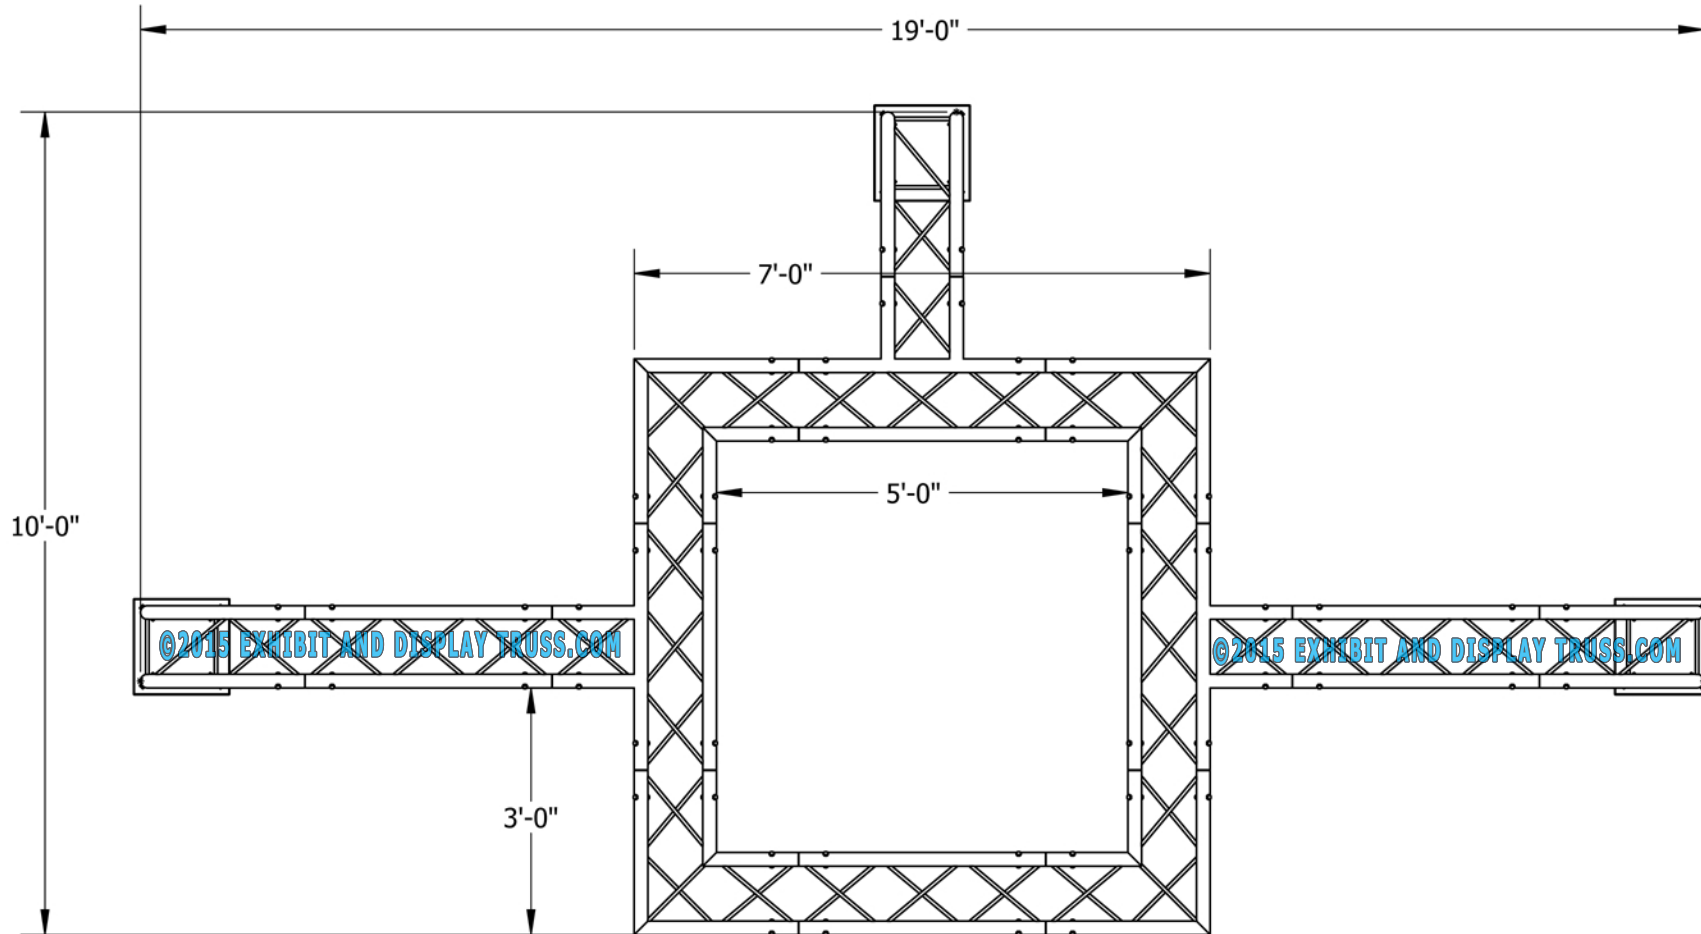

KIT: B25-124

12" Wide Aluminum Truss. 2" Chords with 1/2" Webs

©2015 EXHIBIT AND DISPLAY TRUSS.COM

TOP VIEW
UNITS: FEET & INCHES