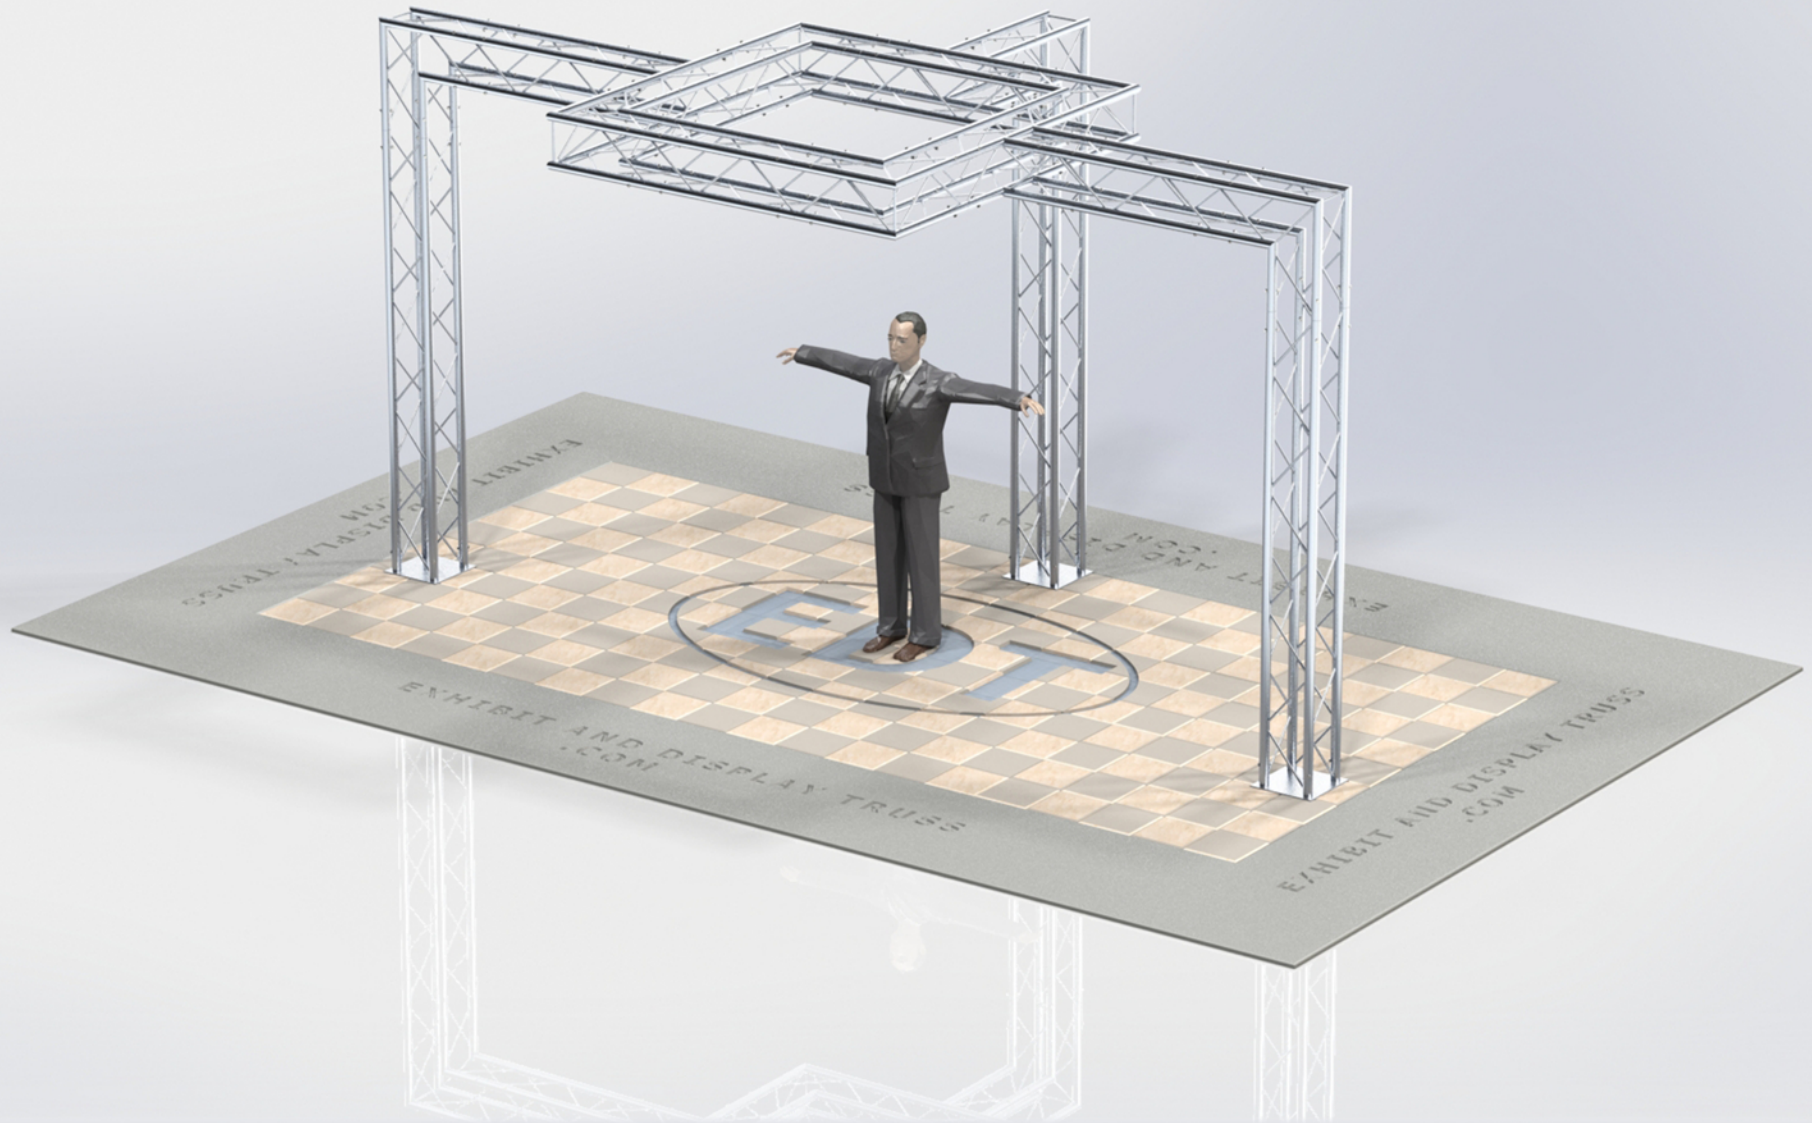

KIT: B25-124

12" Wide Aluminum Truss. 2" Chords with 1/2" Webs

©2015 EXHIBIT AND DISPLAY TRUSS.COM

Toll Free: 855-323-4866
Email: info@exhibitanddisplaytruss.com

ExhibitAndDisplayTruss.com