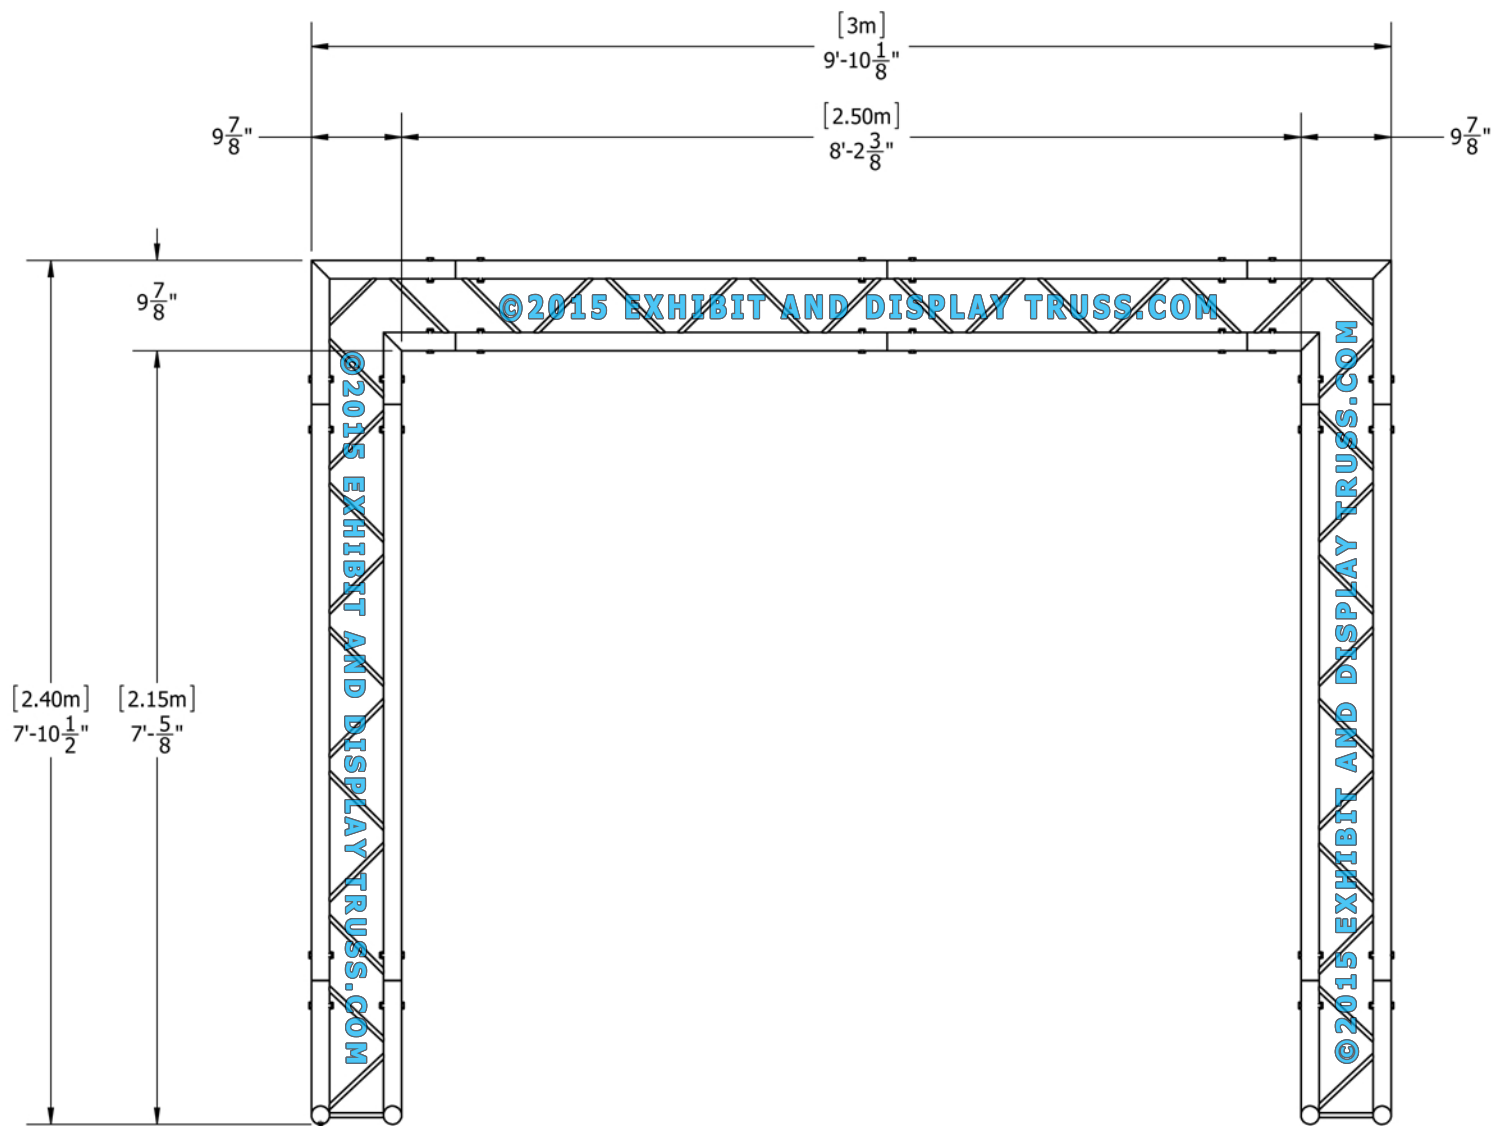

# KIT: A31-102

10" Wide Aluminum Truss. 2" Chords with 1/2" Webs

©2015 EXHIBIT AND DISPLAY TRUSS.COM

Front View  
Units: Feet & Inches  
[Meters]