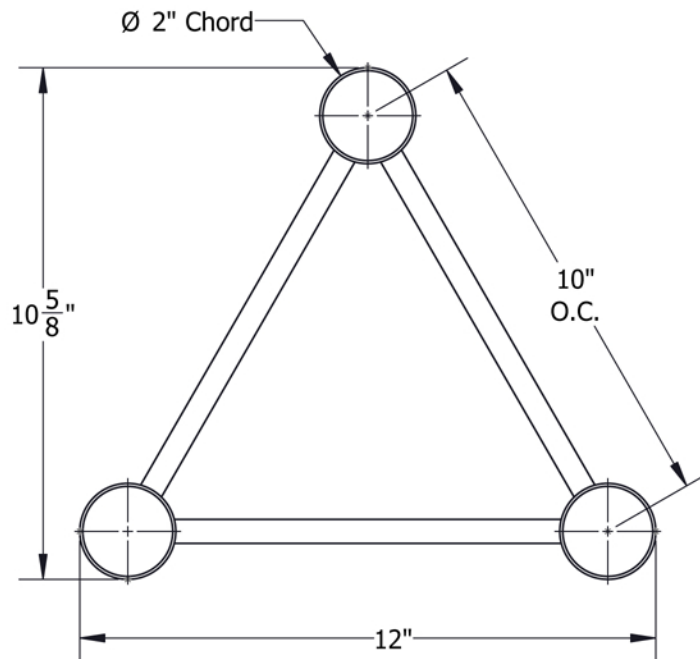

PART: EDT12-T3WT

12" Wide Aluminum Truss. 2" Chords with 1/2" Webs

3 Way 90° "T" Junction Apex Up/Down

©2015 EXHIBIT AND DISPLAY TRUSS.COM

Truss Profile

12" Wide Triangle Truss
2"Ø Chords, 1/2"Ø Webs

COLLAPSED VIEW