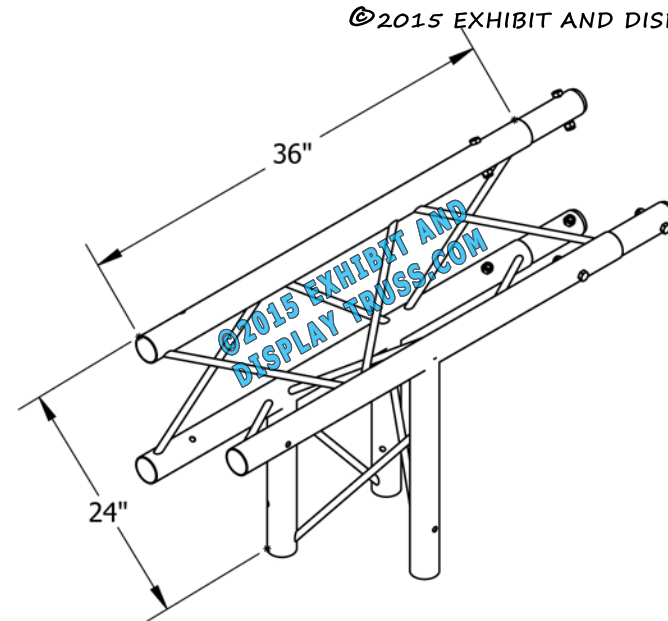

PART: EDT12-T3WT

12" Wide Aluminum Truss. 2" Chords with 1/2" Webs

3 Way 90° "T" Junction Apex Up/Down

©2015 EXHIBIT AND DISPLAY TRUSS.COM

Truss Profile

12" Wide Triangle Truss
2"Ø Chords, 1/2"Ø Webs

COLLAPSED VIEW

EXPLODED VIEW