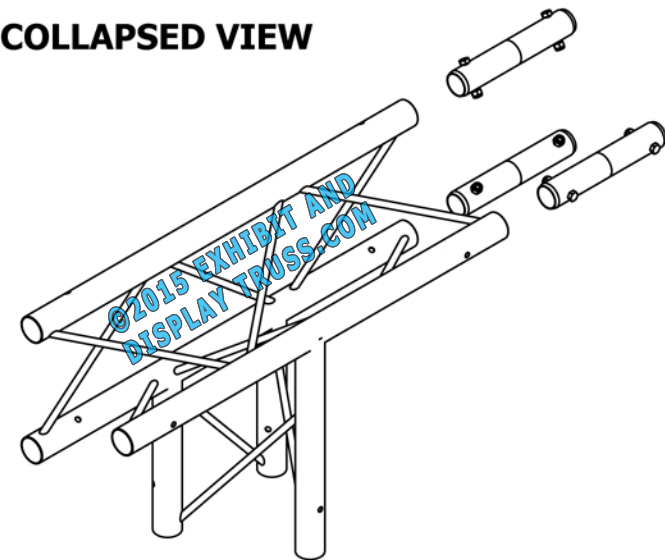

PART: EDT12-T3WT

12" Wide Aluminum Truss. 2" Chords with 1/2" Webs

3 Way 90° "T" Junction Apex Up/Down

©2015 EXHIBIT AND DISPLAY TRUSS.COM

Truss Profile

12" Wide Triangle Truss
2"Ø Chords, 1/2"Ø Webs

COLLAPSED VIEW

EXPLODED VIEW