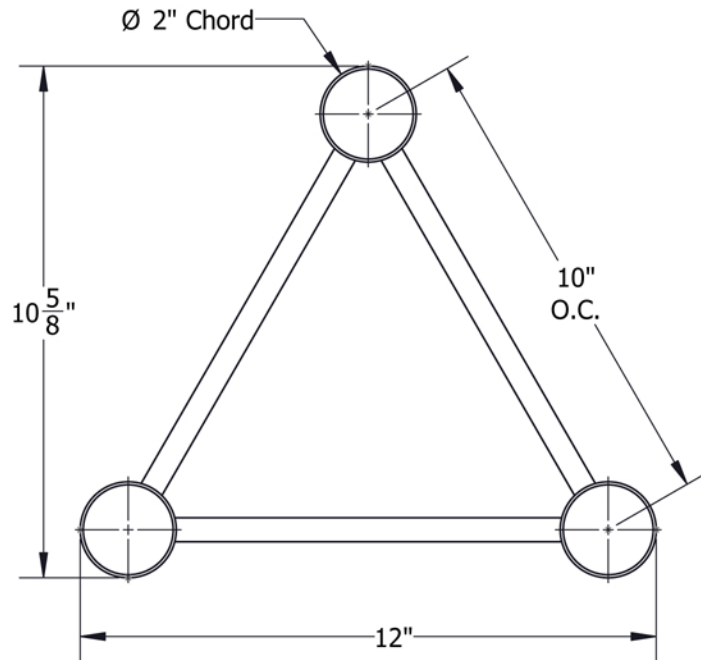

PART: EDT12-T3WTA

12" Wide Aluminum Truss. 2" Chords with 1/2" Webs

3 Way 90° "T" Junction Apex Down

Truss Profile

12" Wide Triangle Truss
2"Ø Chords, 1/2"Ø Webs

©2015 EXHIBIT AND DISPLAY TRUSS.COM

COLLAPSED VIEW