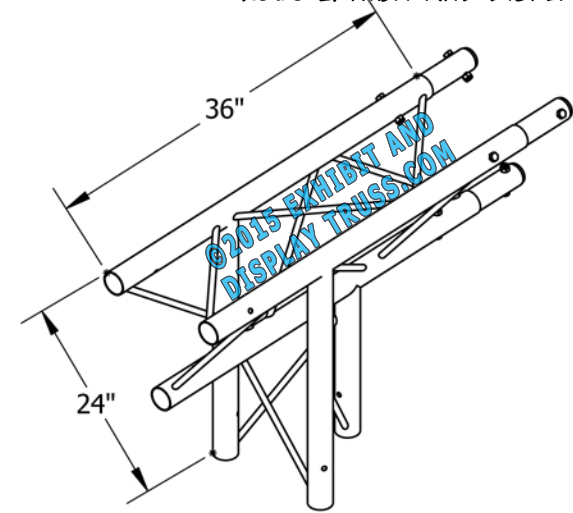

PART: EDT12-T3WTA

12" Wide Aluminum Truss. 2" Chords with 1/2" Webs

3 Way 90° "T" Junction Apex Down

Truss Profile

12" Wide Triangle Truss
2"Ø Chords, 1/2"Ø Webs

©2015 EXHIBIT AND DISPLAY TRUSS.COM

COLLAPSED VIEW

EXPLODED VIEW