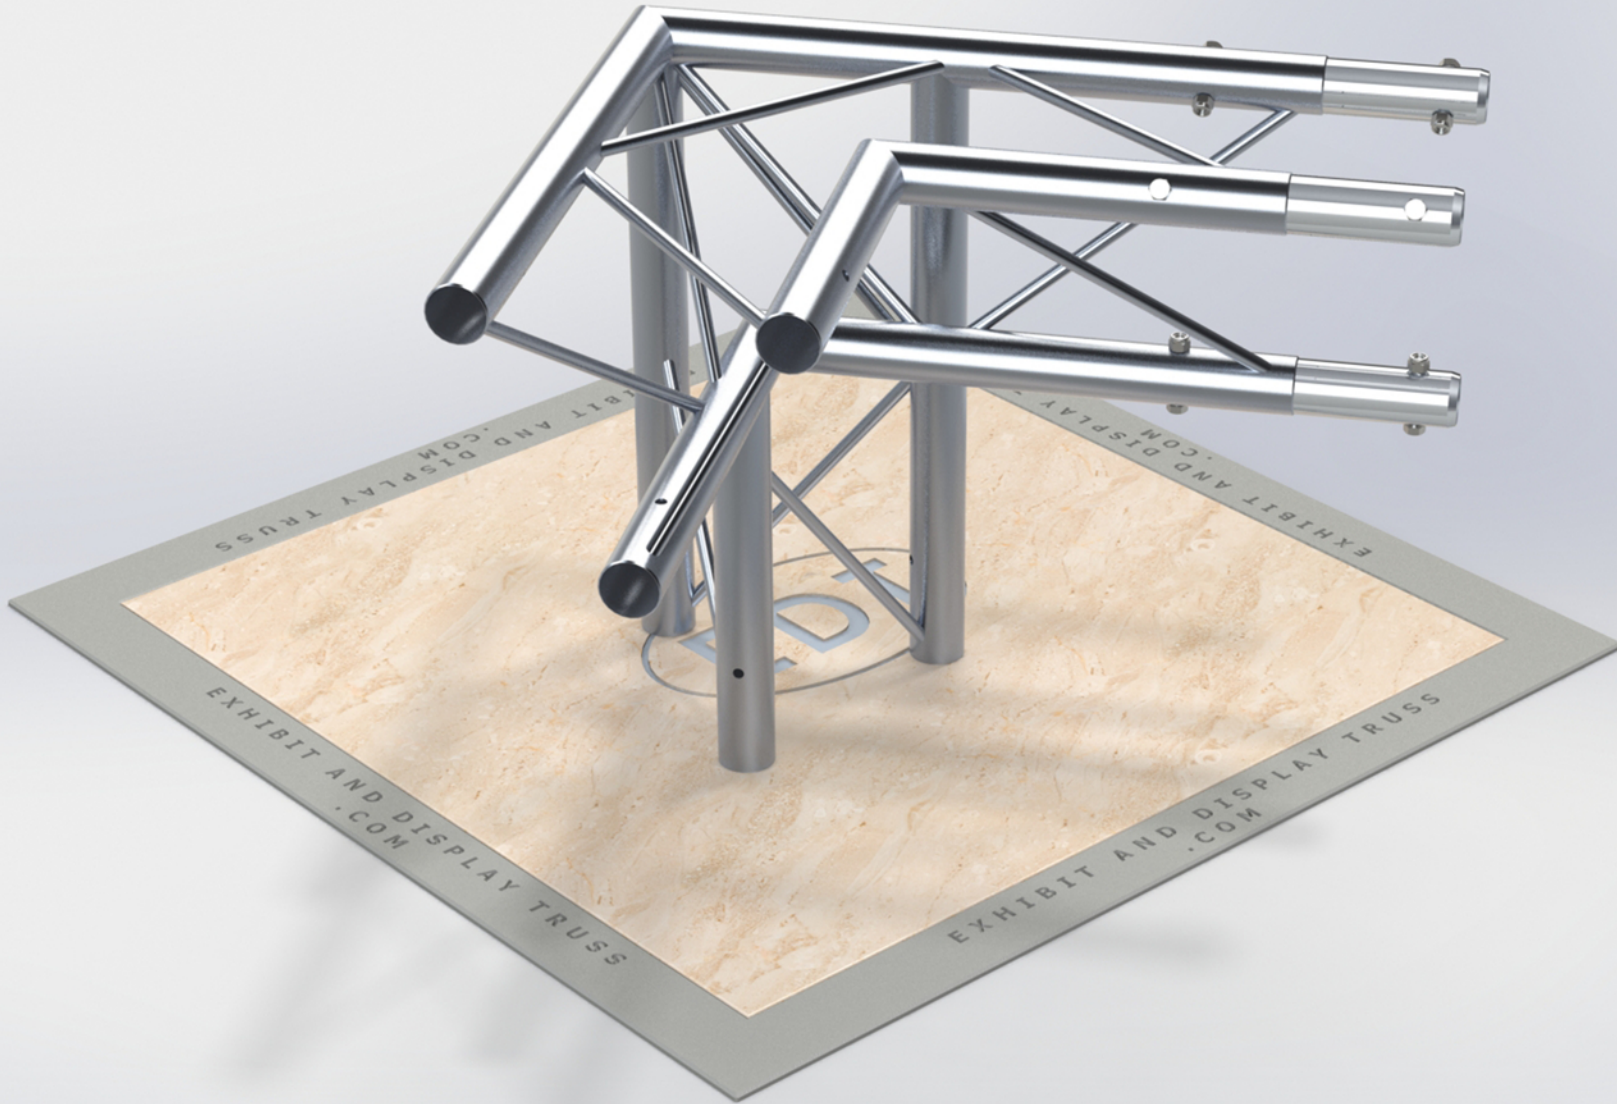

PART: EDT12-T3W90R

12" Wide Aluminum Truss. 2" Chords with 1/2" Webs

3 Way 90° Junction "Right"

©2015 EXHIBIT AND DISPLAY TRUSS.COM

Toll Free: 855-323-4866
Email: info@exhibitanddisplaytruss.com

ExhibitAndDisplayTruss.com