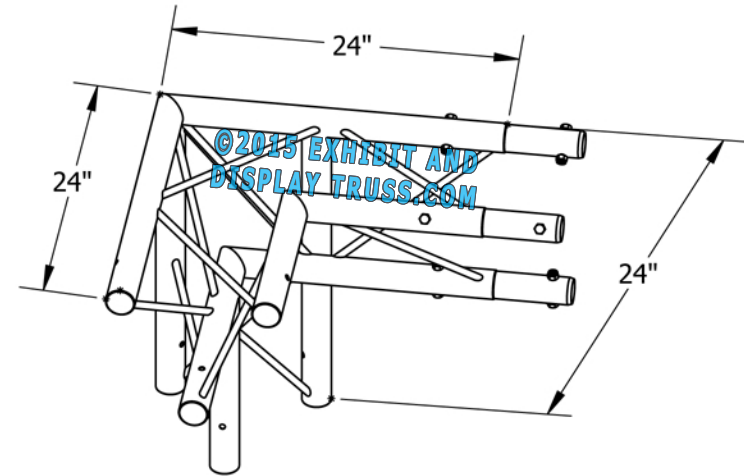

# PART: EDT12-T3W90R

12" Wide Aluminum Truss. 2" Chords with 1/2" Webs

©2015 EXHIBIT AND DISPLAY TRUSS.COM

3 Way 90° Junction "Right"

## Truss Profile

12" Wide Triangle Truss  
2"Ø Chords, 1/2"Ø Webs

**COLLAPSED VIEW**

**EXPLODED VIEW**