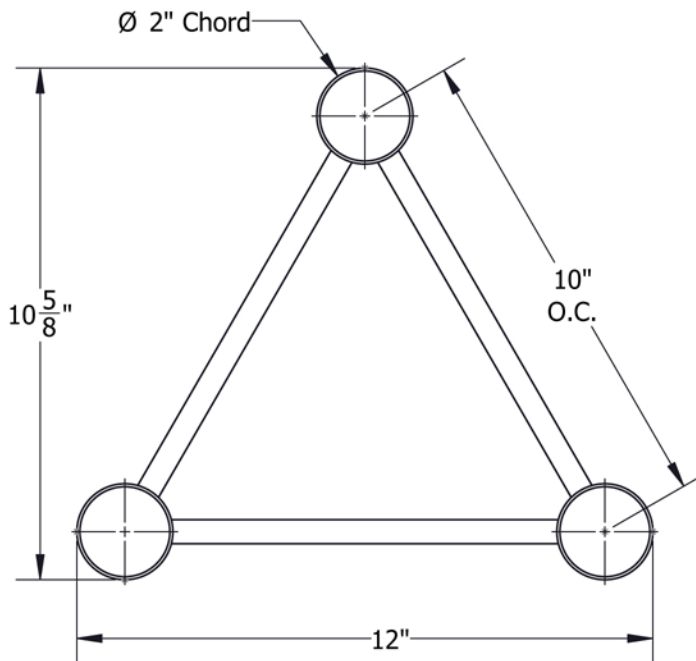

# PART: EDT12-T3W90R

12" Wide Aluminum Truss. 2" Chords with 1/2" Webs

©2015 EXHIBIT AND DISPLAY TRUSS.COM

3 Way 90° Junction "Right"

## Truss Profile

12" Wide Triangle Truss  
2"Ø Chords, 1/2"Ø Webs

**COLLAPSED VIEW**

**EXPLODED VIEW**