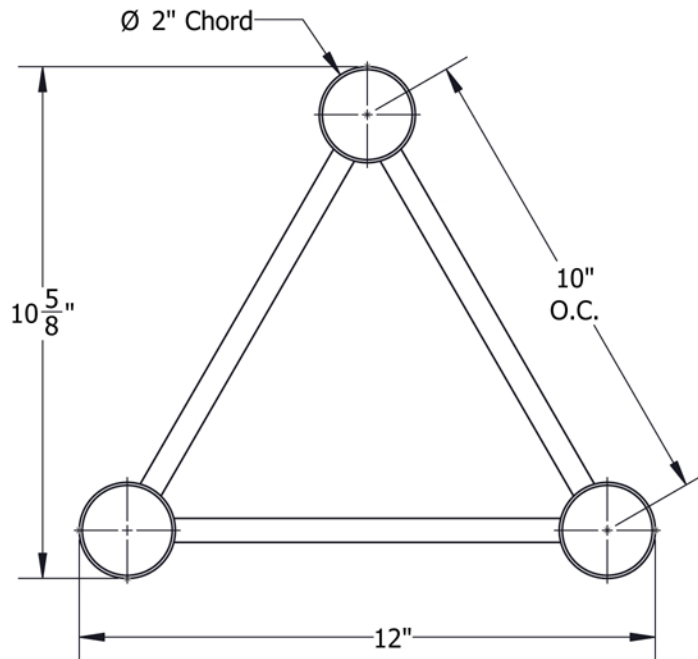

PART: EDT12-T3W90L

12" Wide Aluminum Truss. 2" Chords with 1/2" Webs

3 Way 90° Junction "Left"

©2015 EXHIBIT AND DISPLAY TRUSS.COM

Truss Profile

12" Wide Triangle Truss
2"Ø Chords, 1/2"Ø Webs

COLLAPSED VIEW