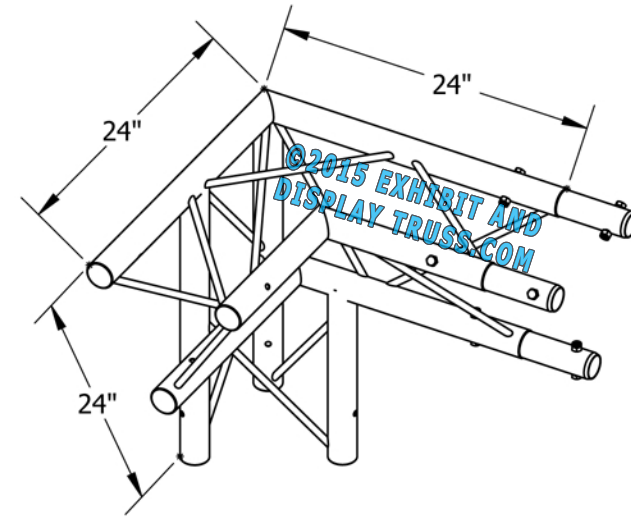

PART: EDT12-T3W90L

12" Wide Aluminum Truss. 2" Chords with 1/2" Webs

3 Way 90° Junction "Left"

©2015 EXHIBIT AND DISPLAY TRUSS.COM

Truss Profile

12" Wide Triangle Truss
2"Ø Chords, 1/2"Ø Webs

COLLAPSED VIEW